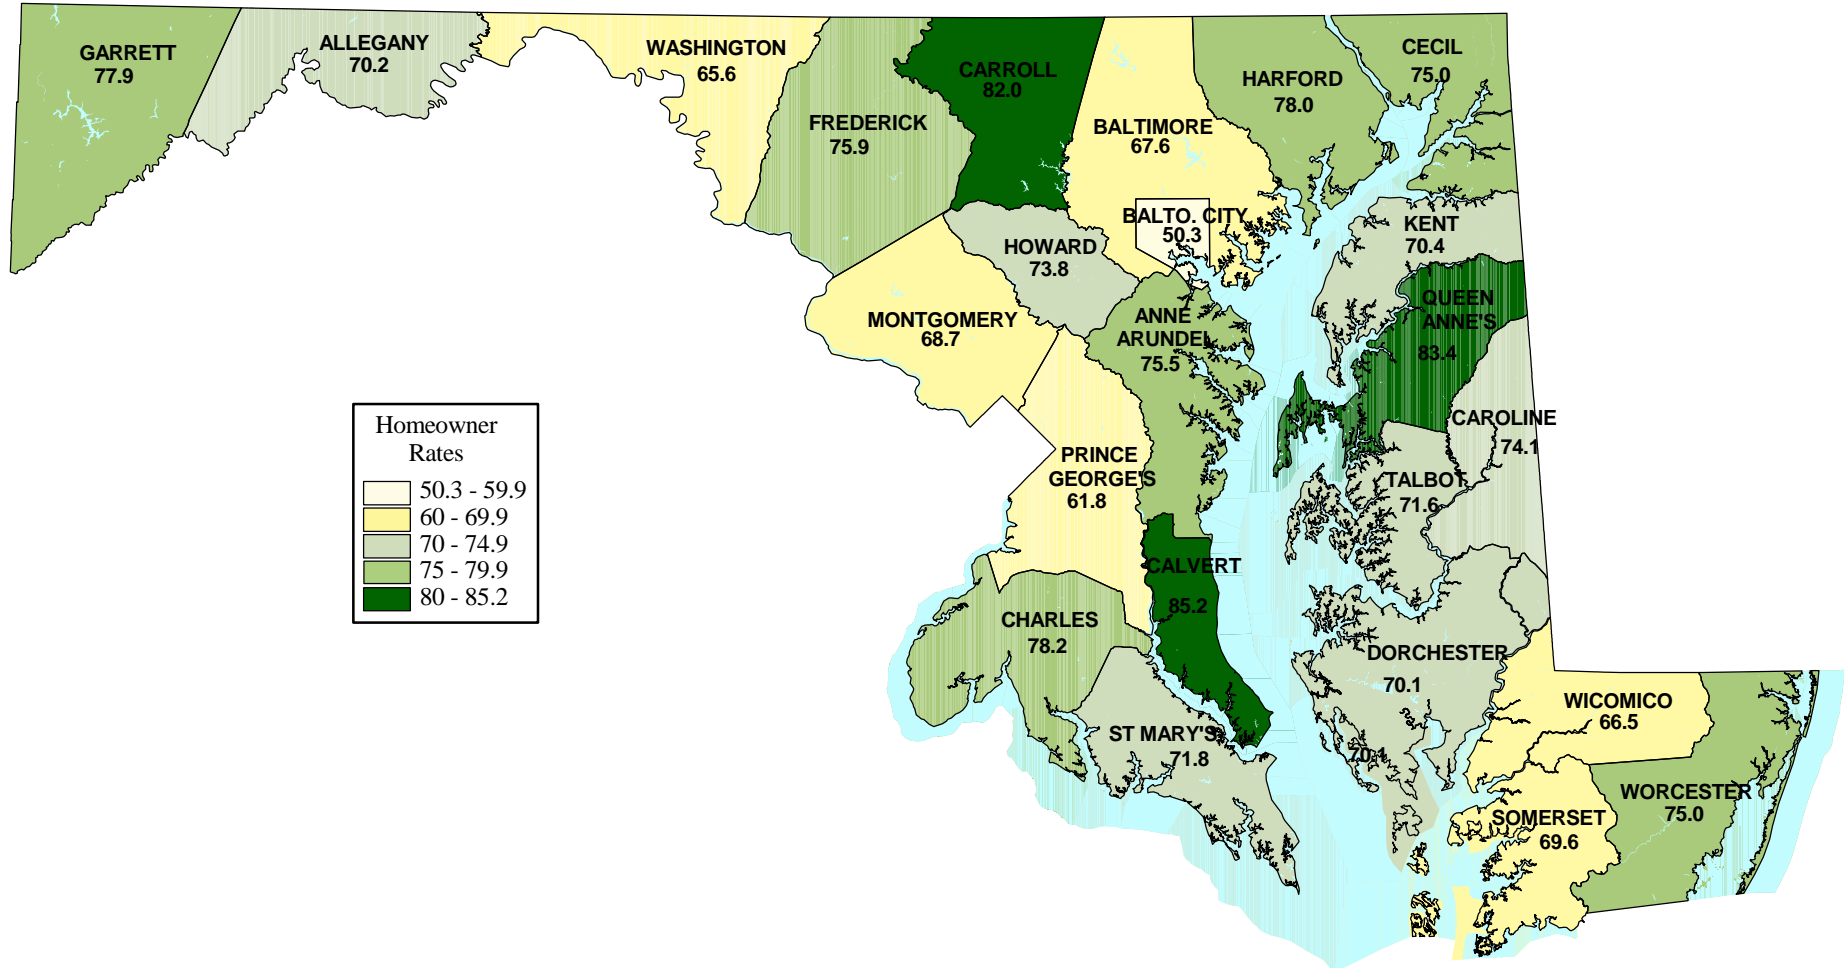

Homeowner Rates for Maryland's Jurisdictions - 2000

Source: U.S. Census Bureau, SF1.
Maryland Department of Planning, Planning Data Services.