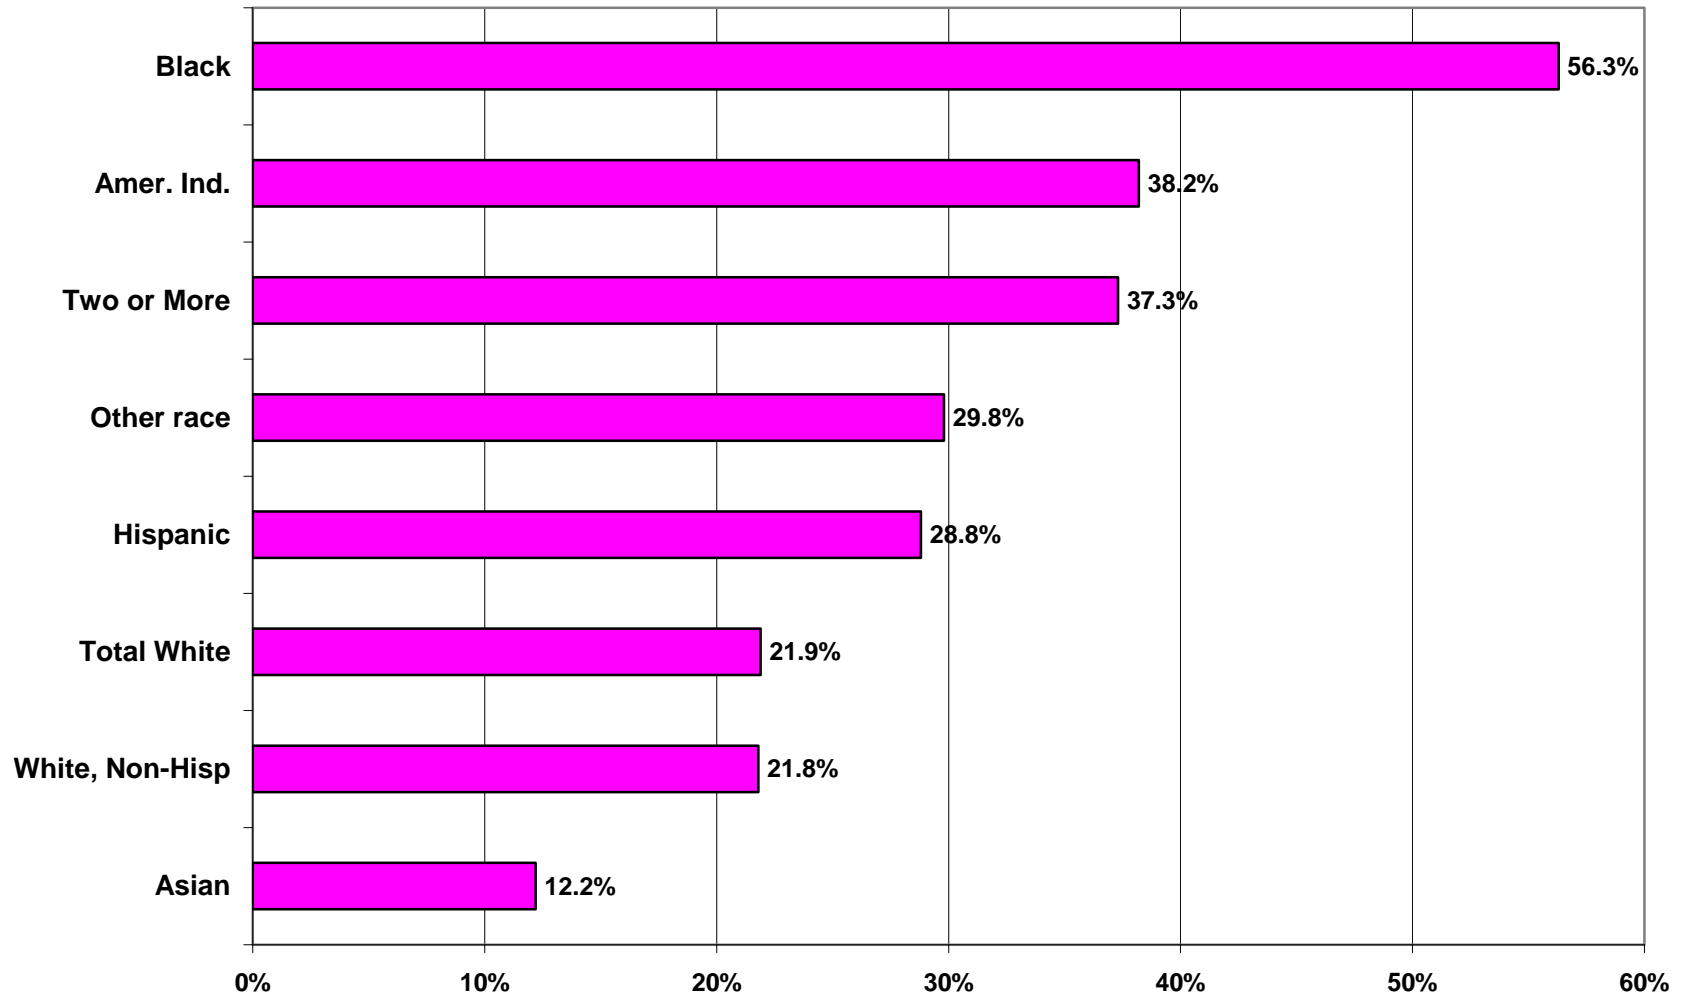

**Chart 7. Year 2000 Percent Single-Parent Families with Children by Race/Hispanic Origin in Maryland \***

\* Single-parent families with children as a percent of all families with children

Prepared by the Maryland Department of Planning, Planning Data Services, from SF1 Census 2000 data, July 2001.