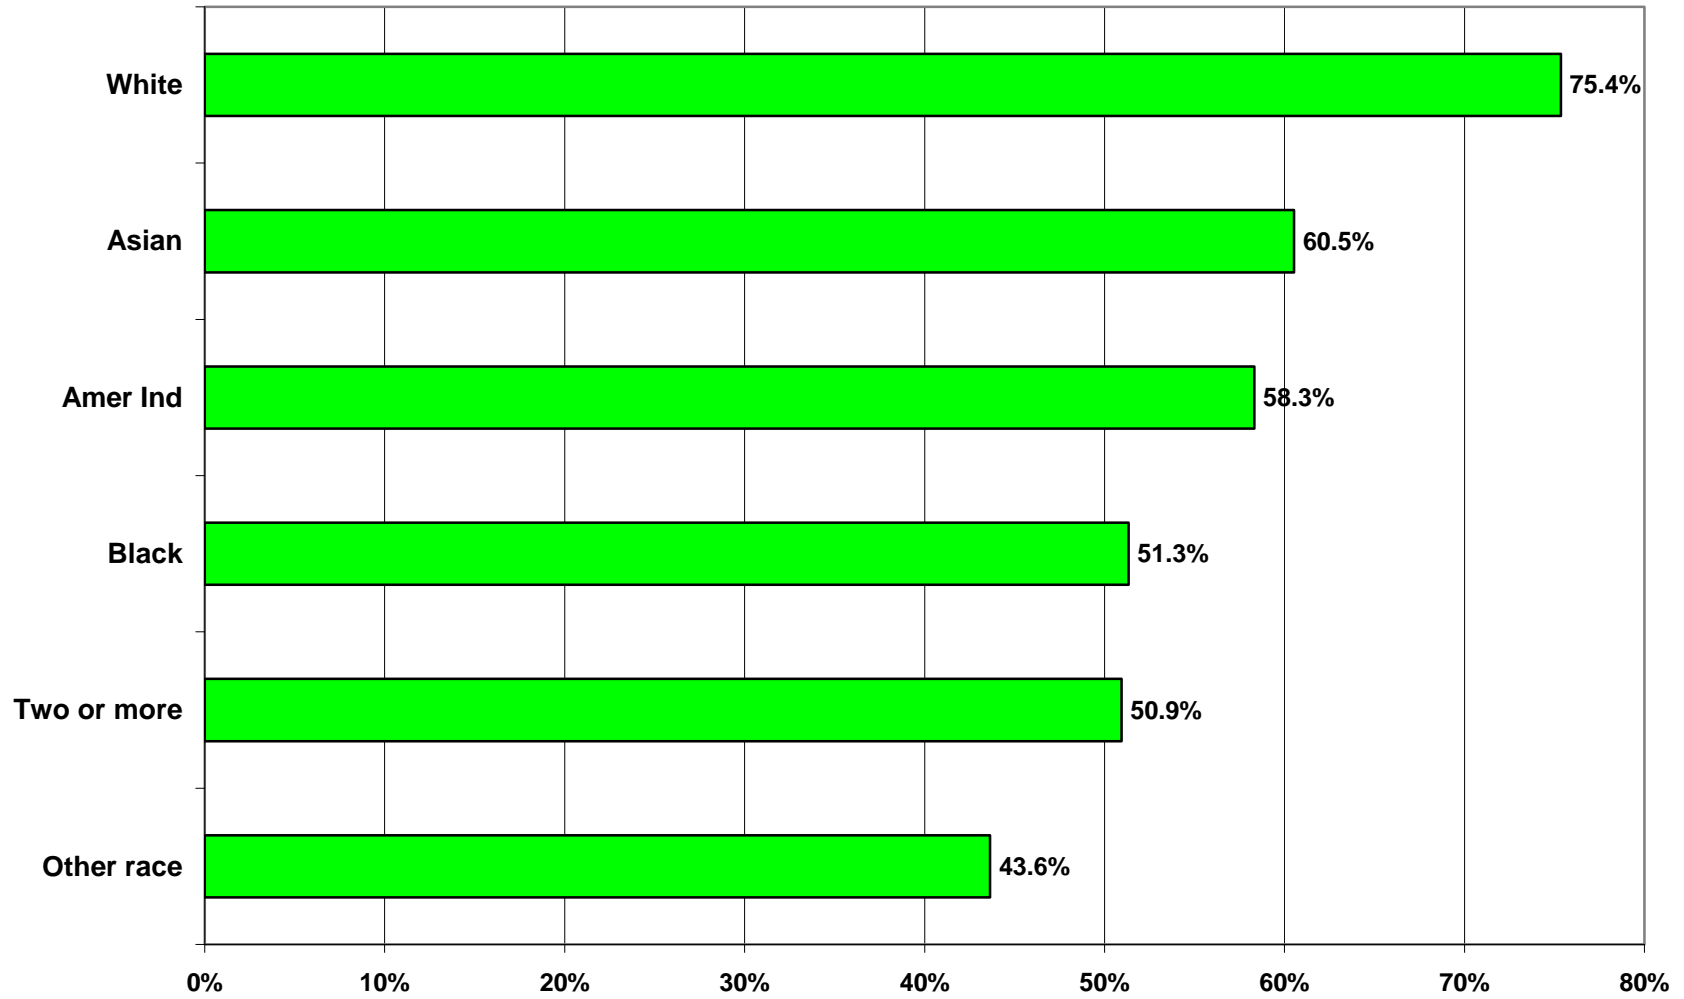

Chart 3. Year 2000 Homeownership Rates by Race in Maryland

Prepared by the Maryland Department of Planning, Planning Data Services, from SF1 Census 2000 data, July 2001.