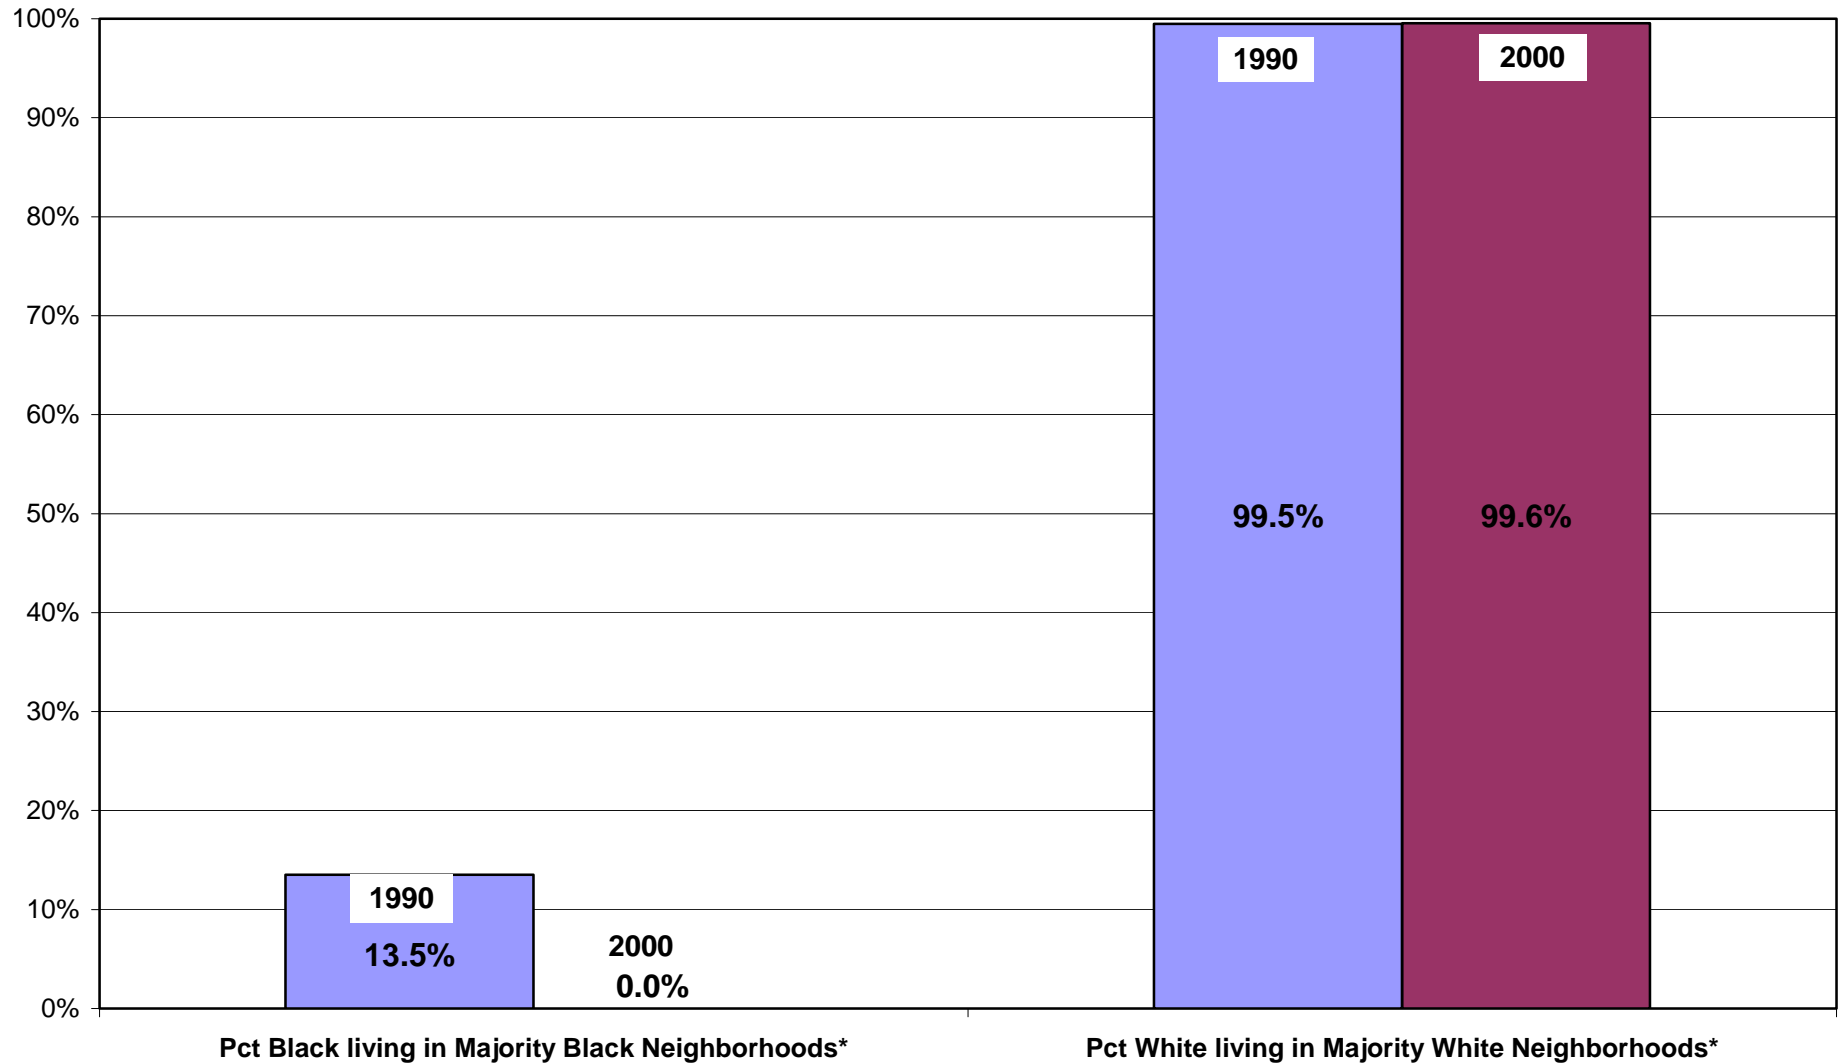

## Percent of Black & White Population Living in Majority Black & White Neighborhoods in Frederick County, 1990 and 2000

\* A neighborhood (i.e. census block group) is majority black or white if black or white share is more than 50% of the total neighborhood population