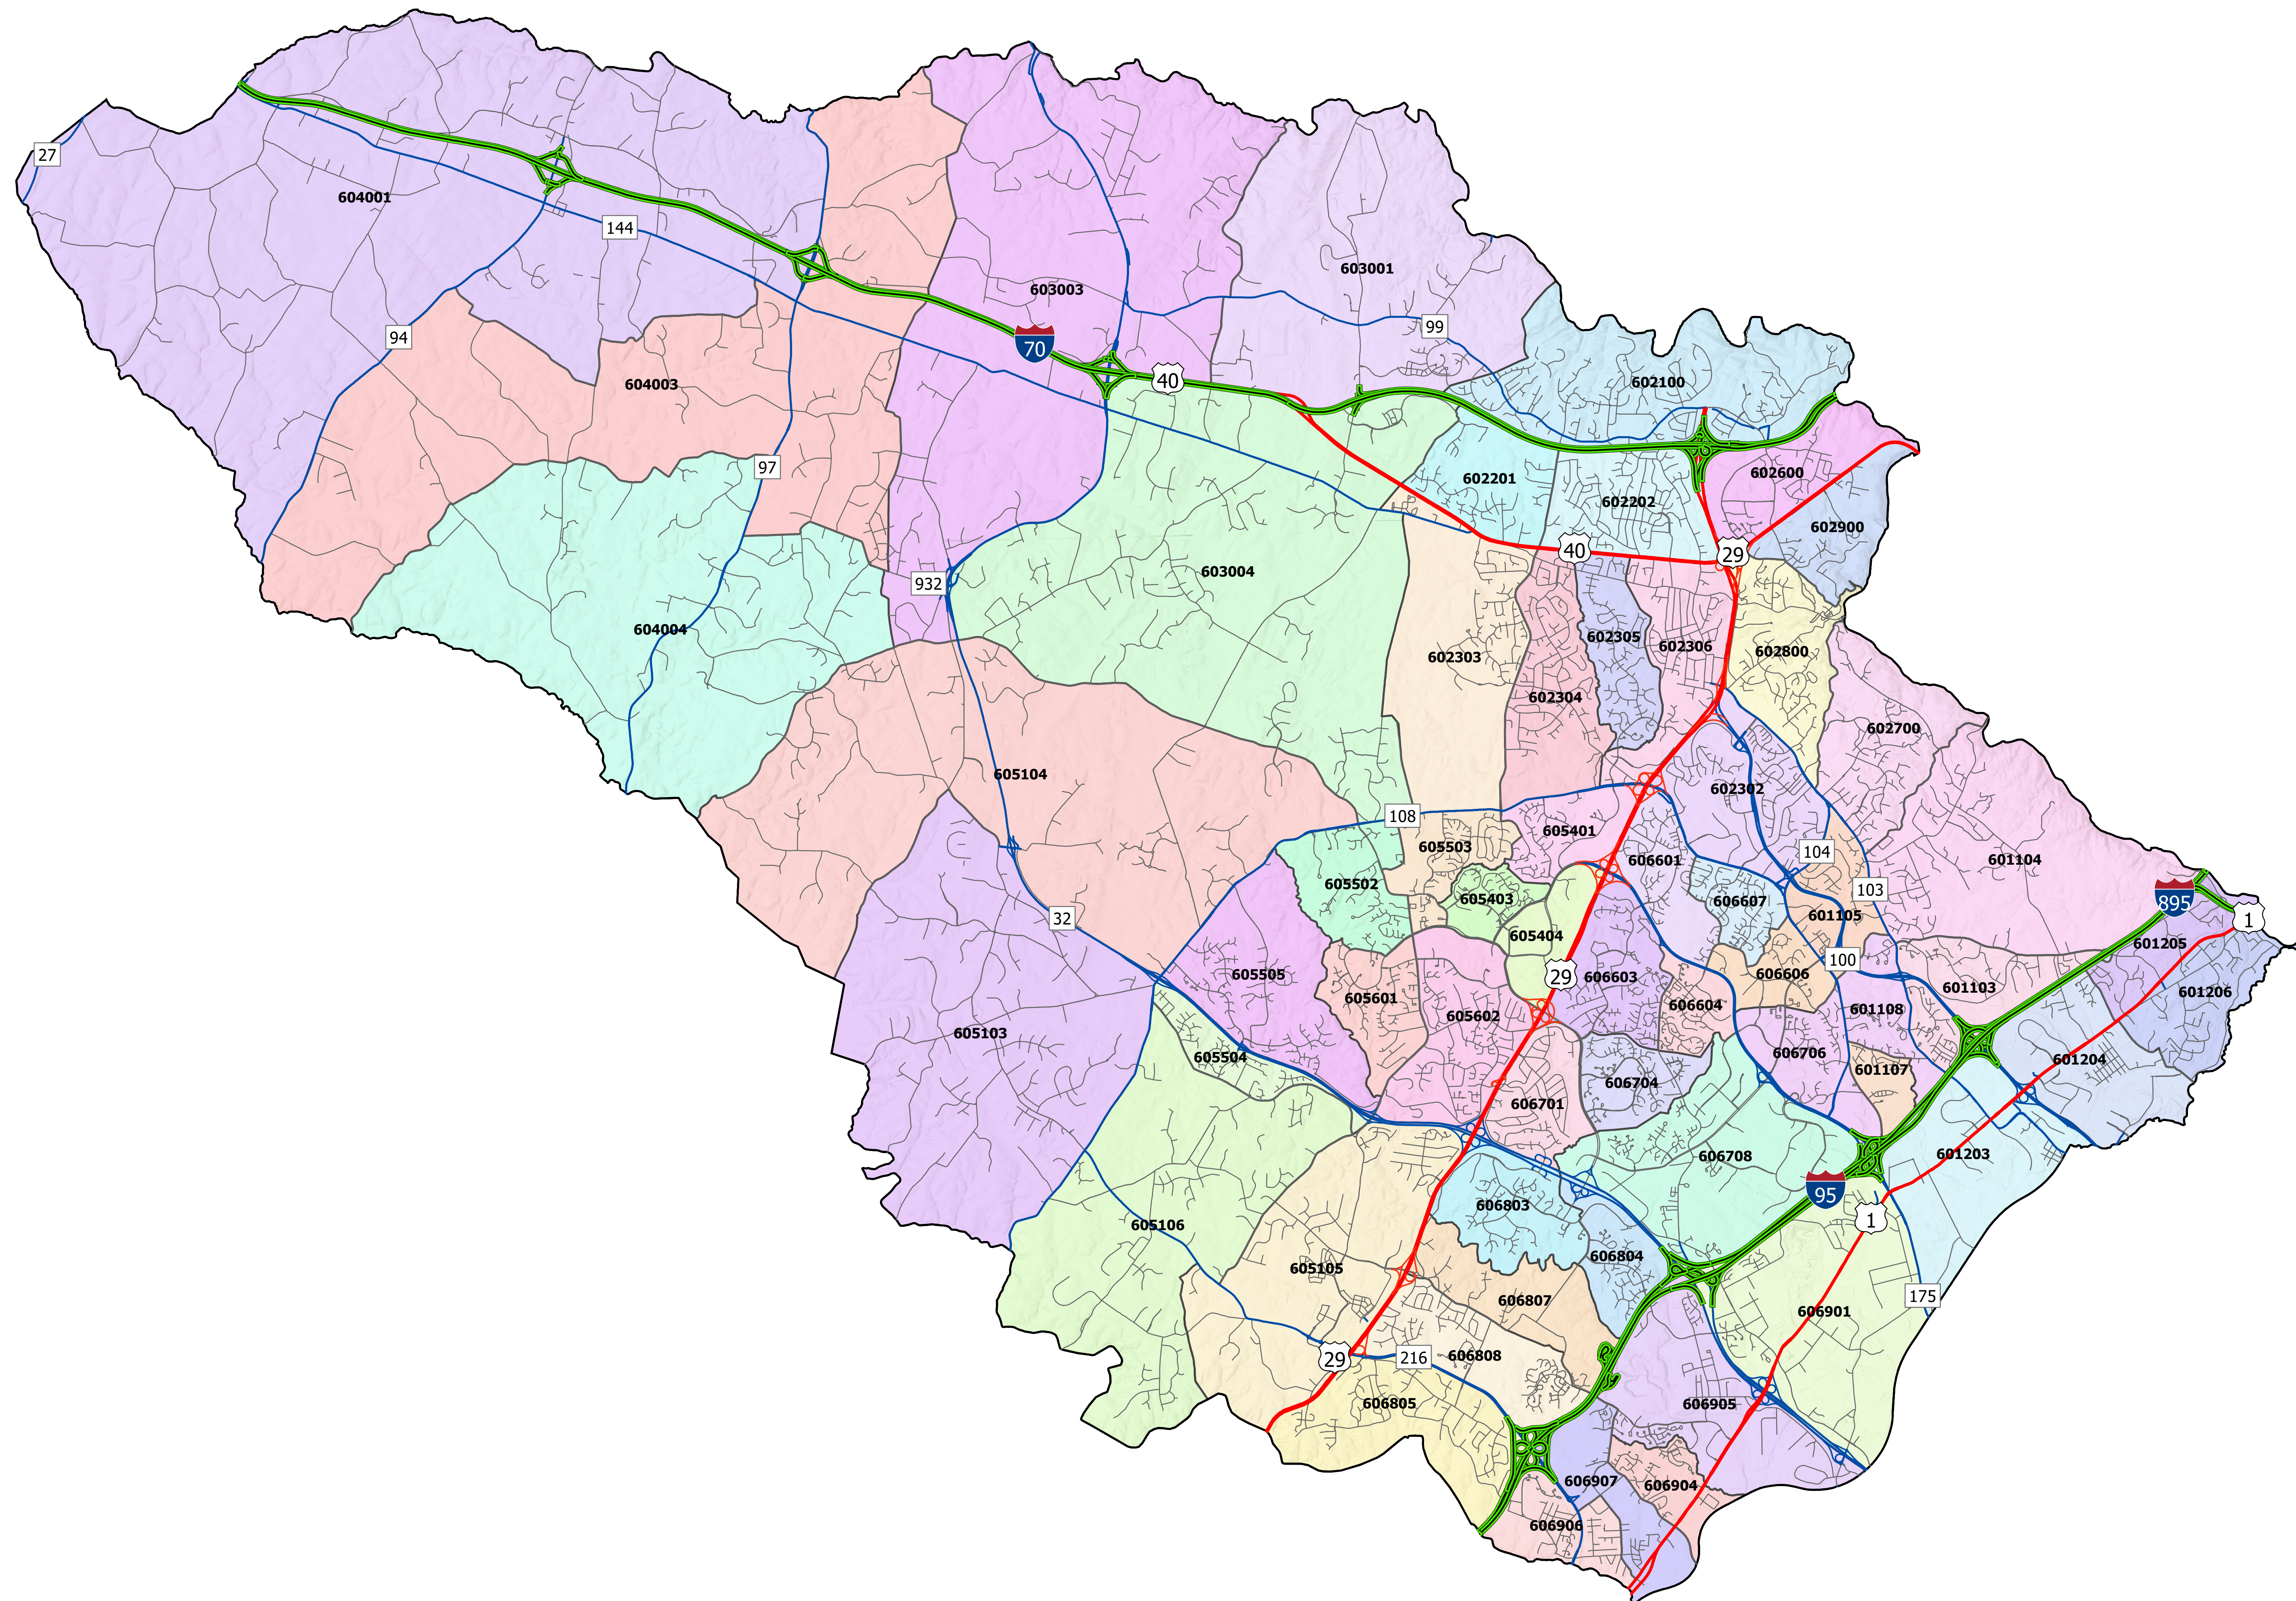

Howard County, Maryland 2020 Census Tracts

Est. NASA, NGA, USGS, FEMA

Prepared by the State Data Center, Oct 2021
Source: U.S. Census Bureau, 2020