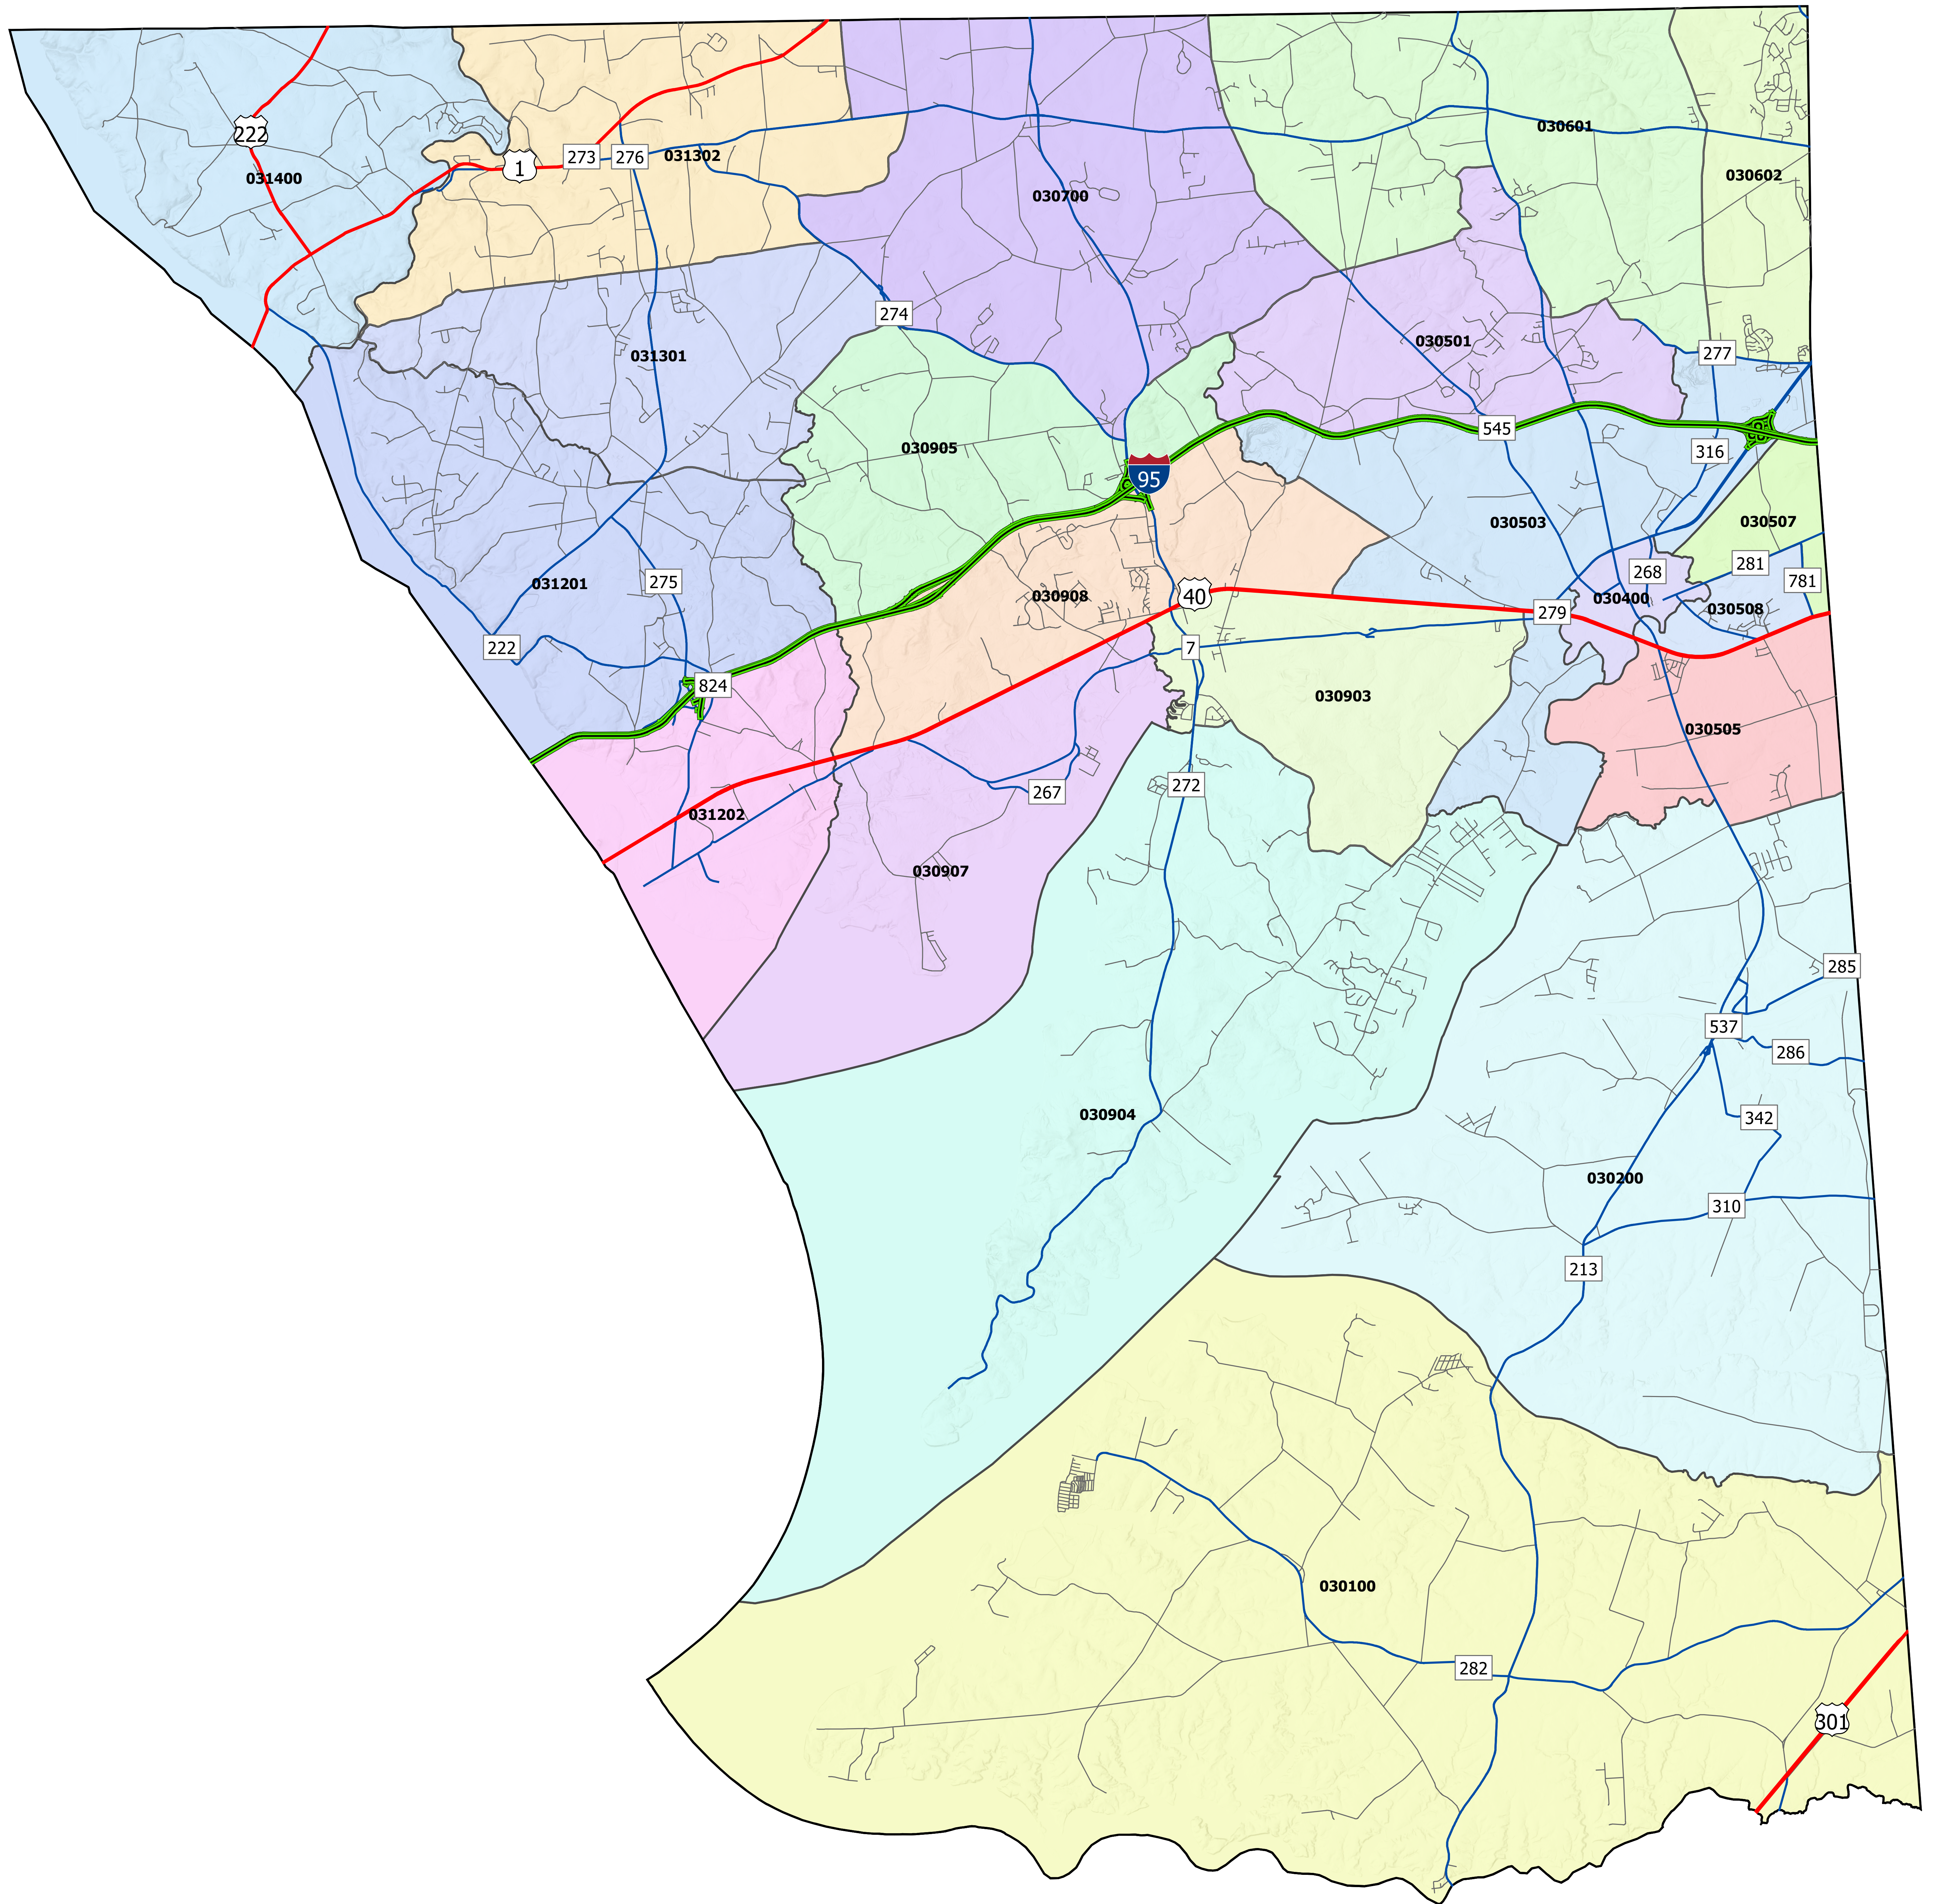

Cecil County, Maryland 2020 Census Tracts

ESRI, NASA, NOAA, USGS, FEMA