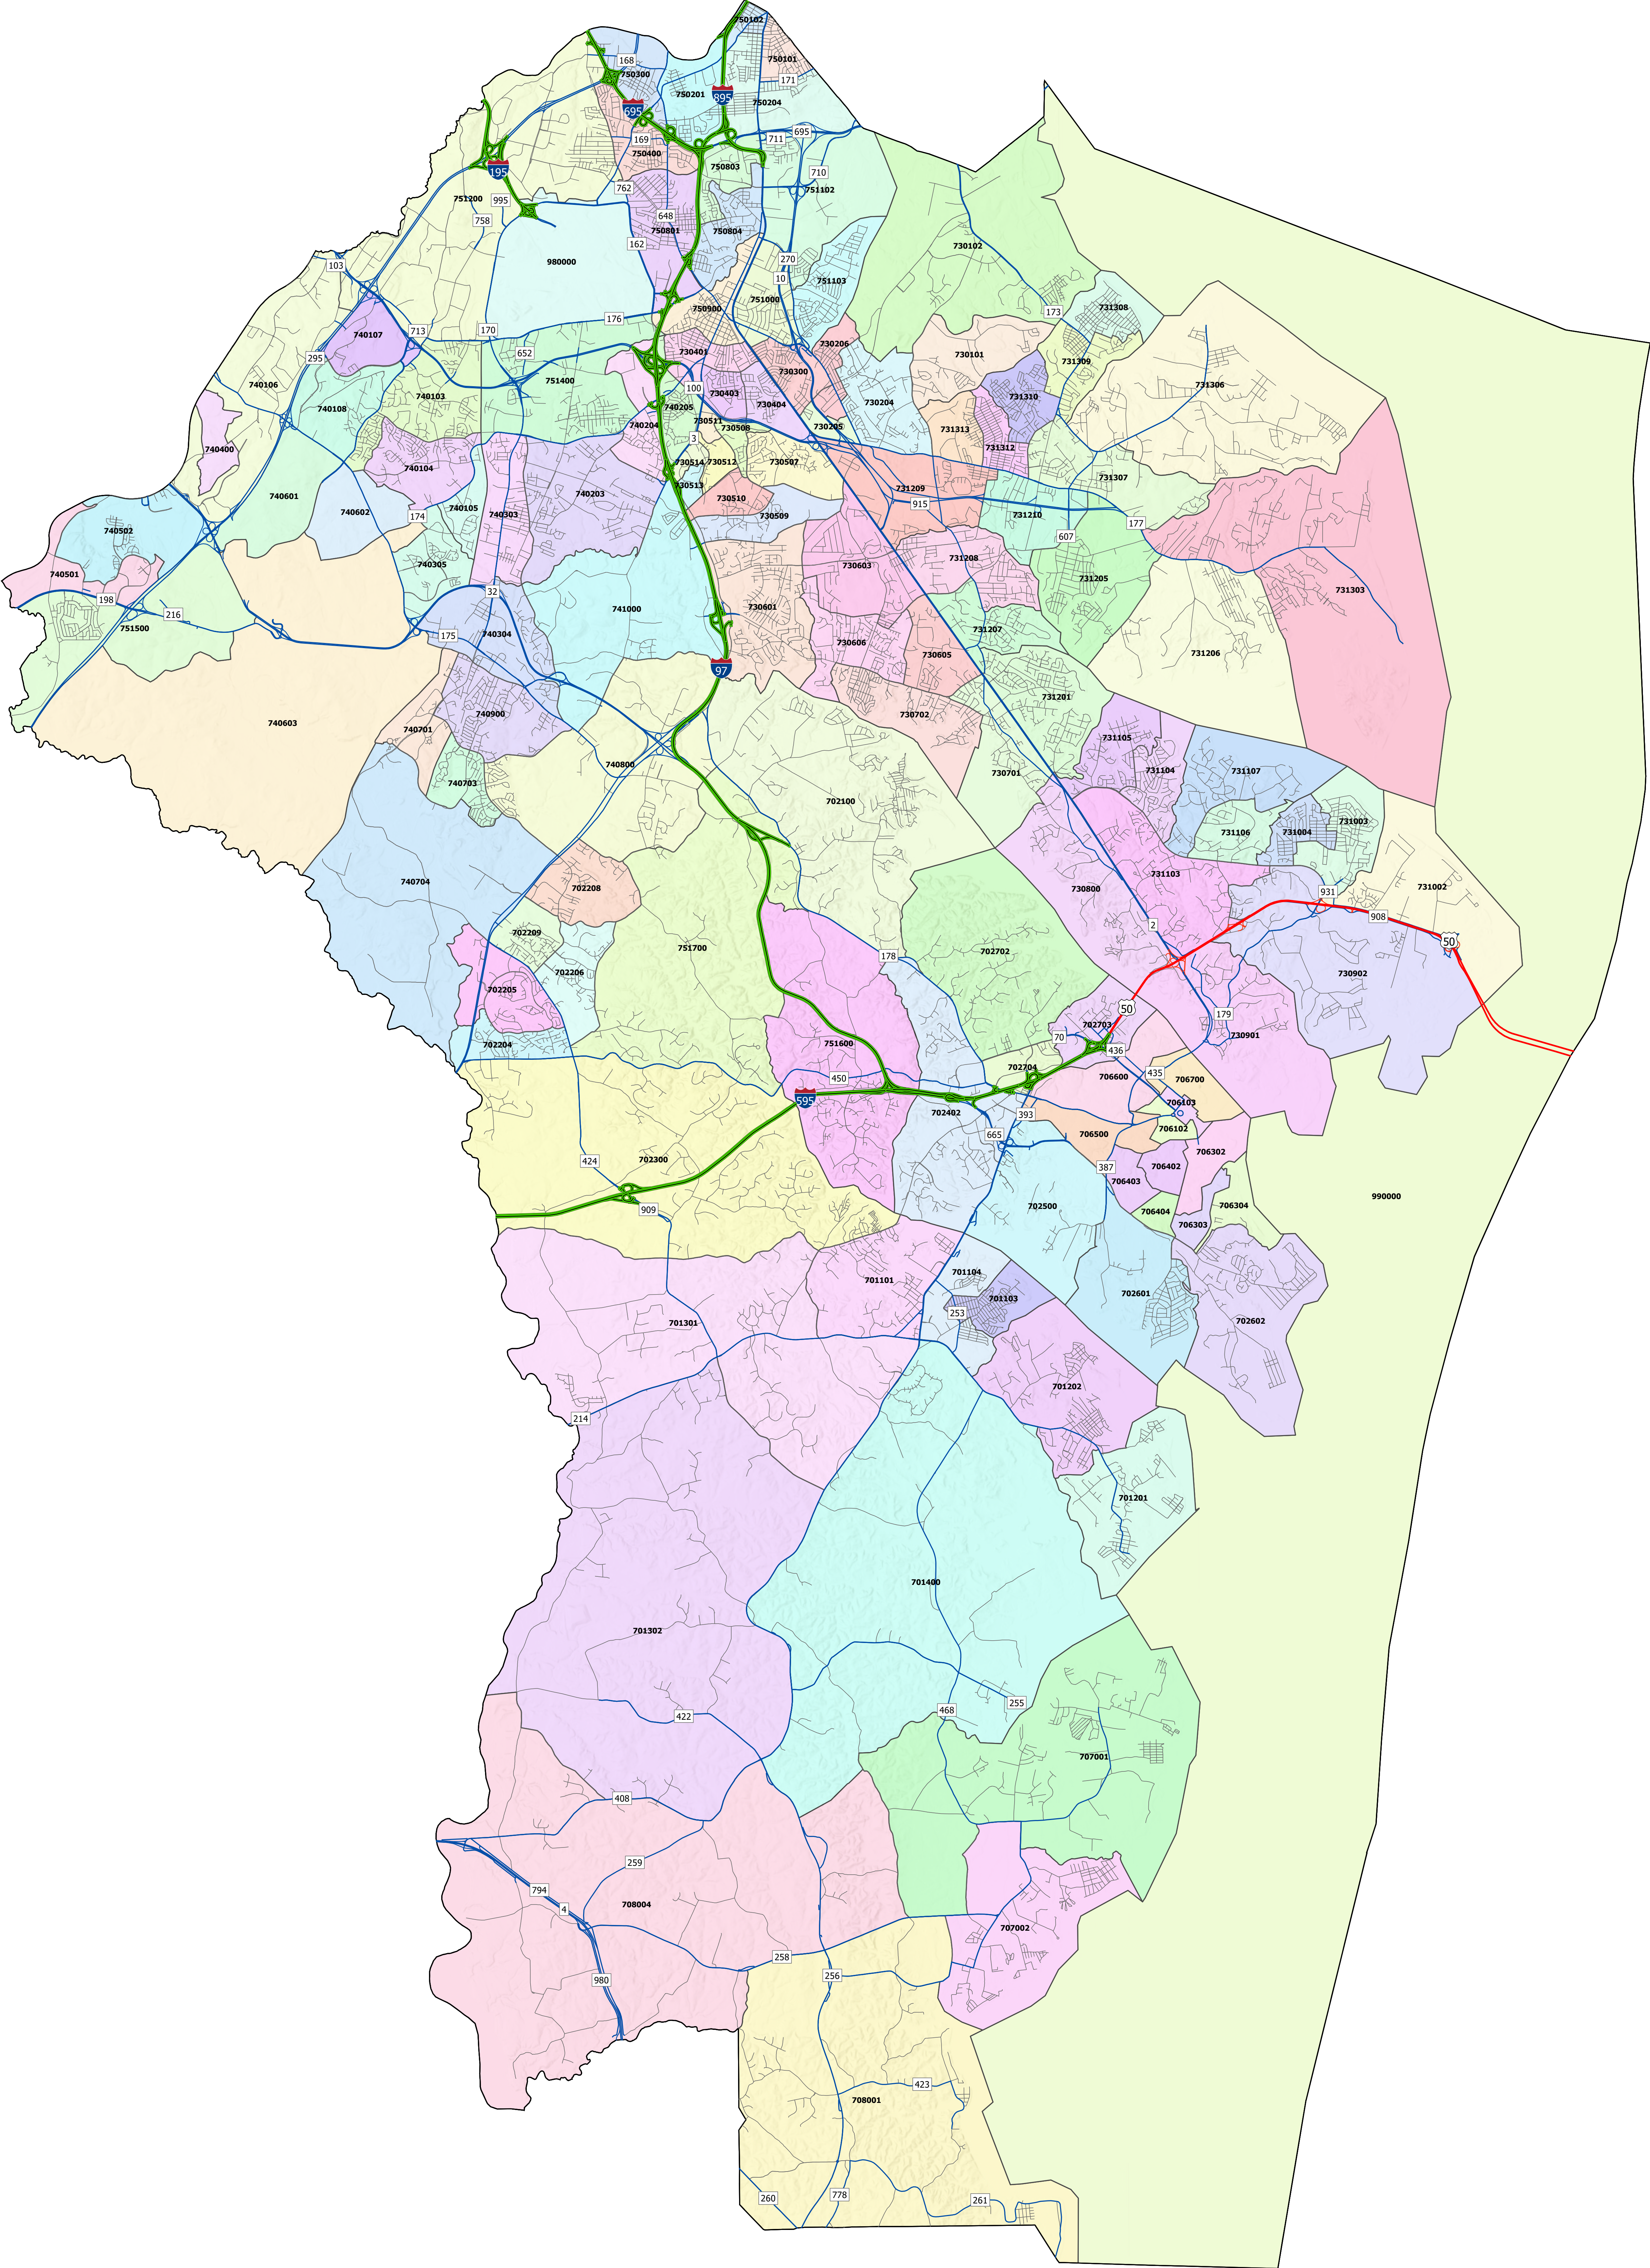

# Anne Arundel County, Maryland

## 2020 Census Tracts

ESRI, NASA, NOAA, USGS, FEMA