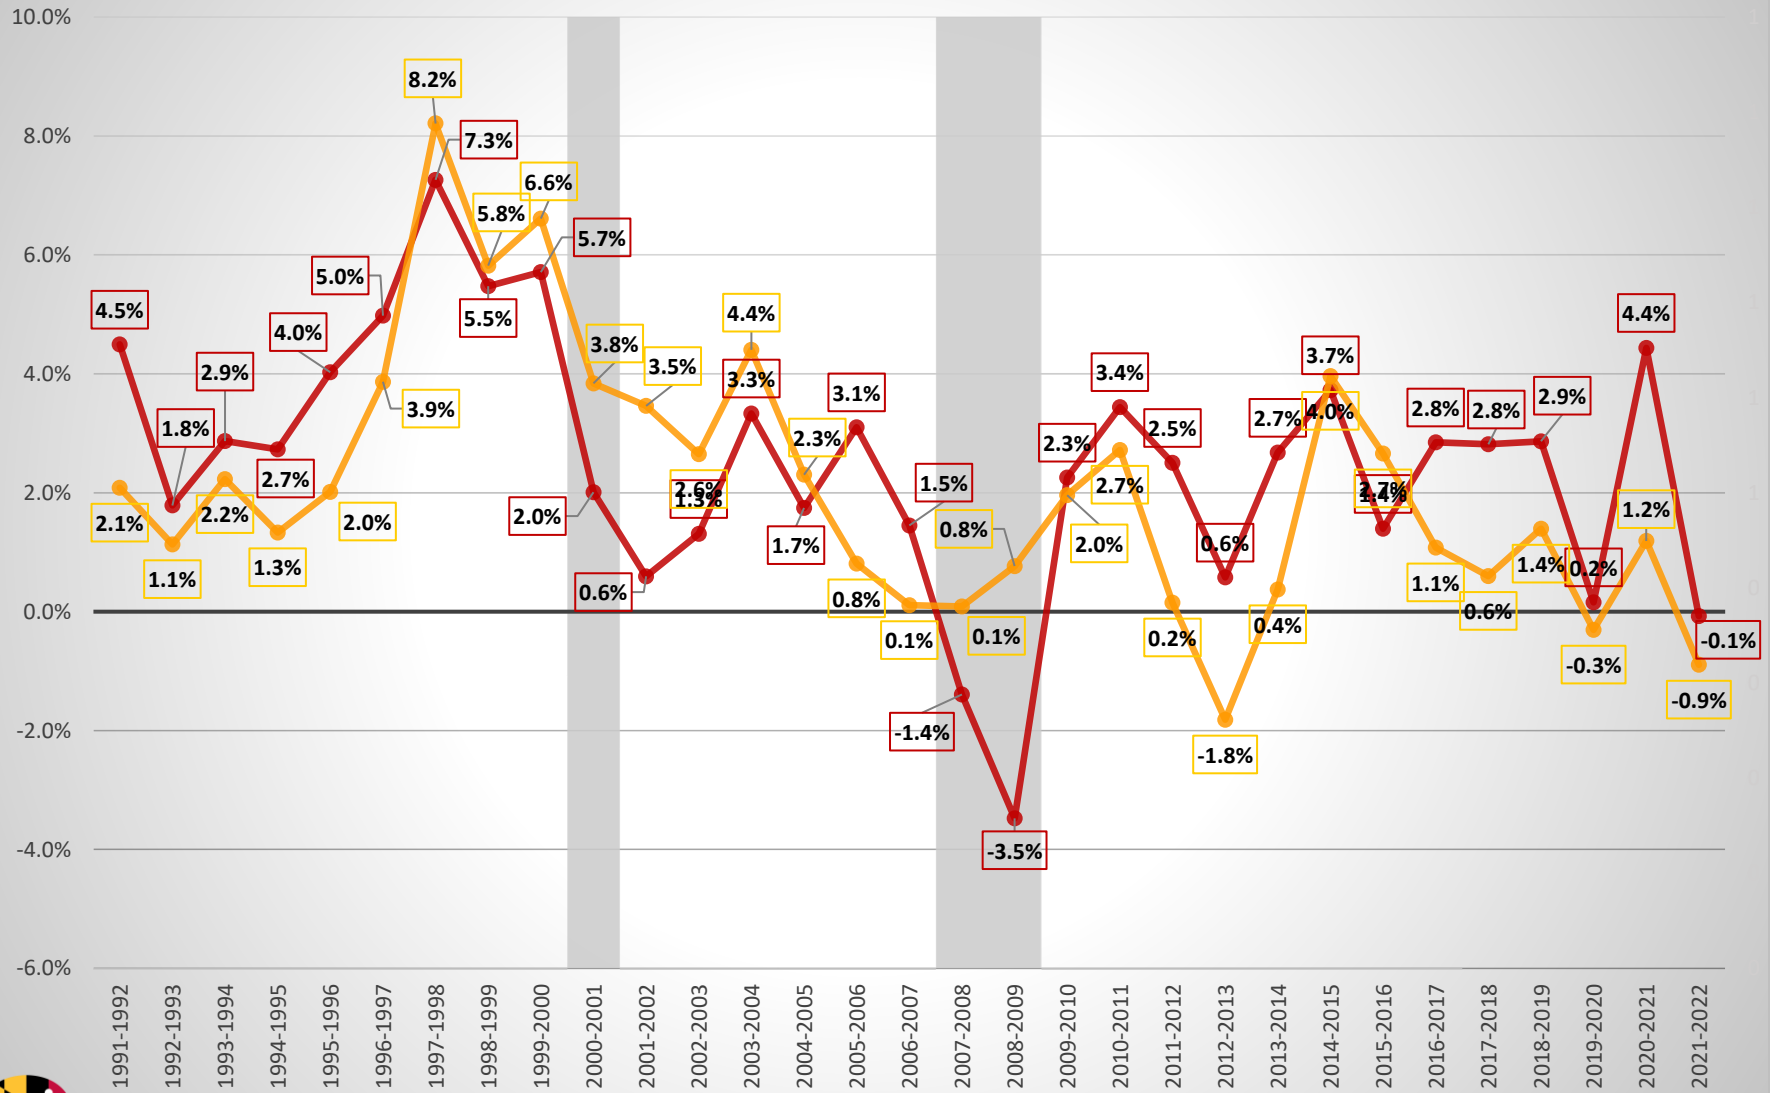

Chart 2. Percent Change in Net Earnings by Place of Residence U.S. and Maryland

Prepared by the Maryland Department of Planning from U.S. Bureau of Economic Analysis, Table SA5 (December 2023)

Recession United States Maryland