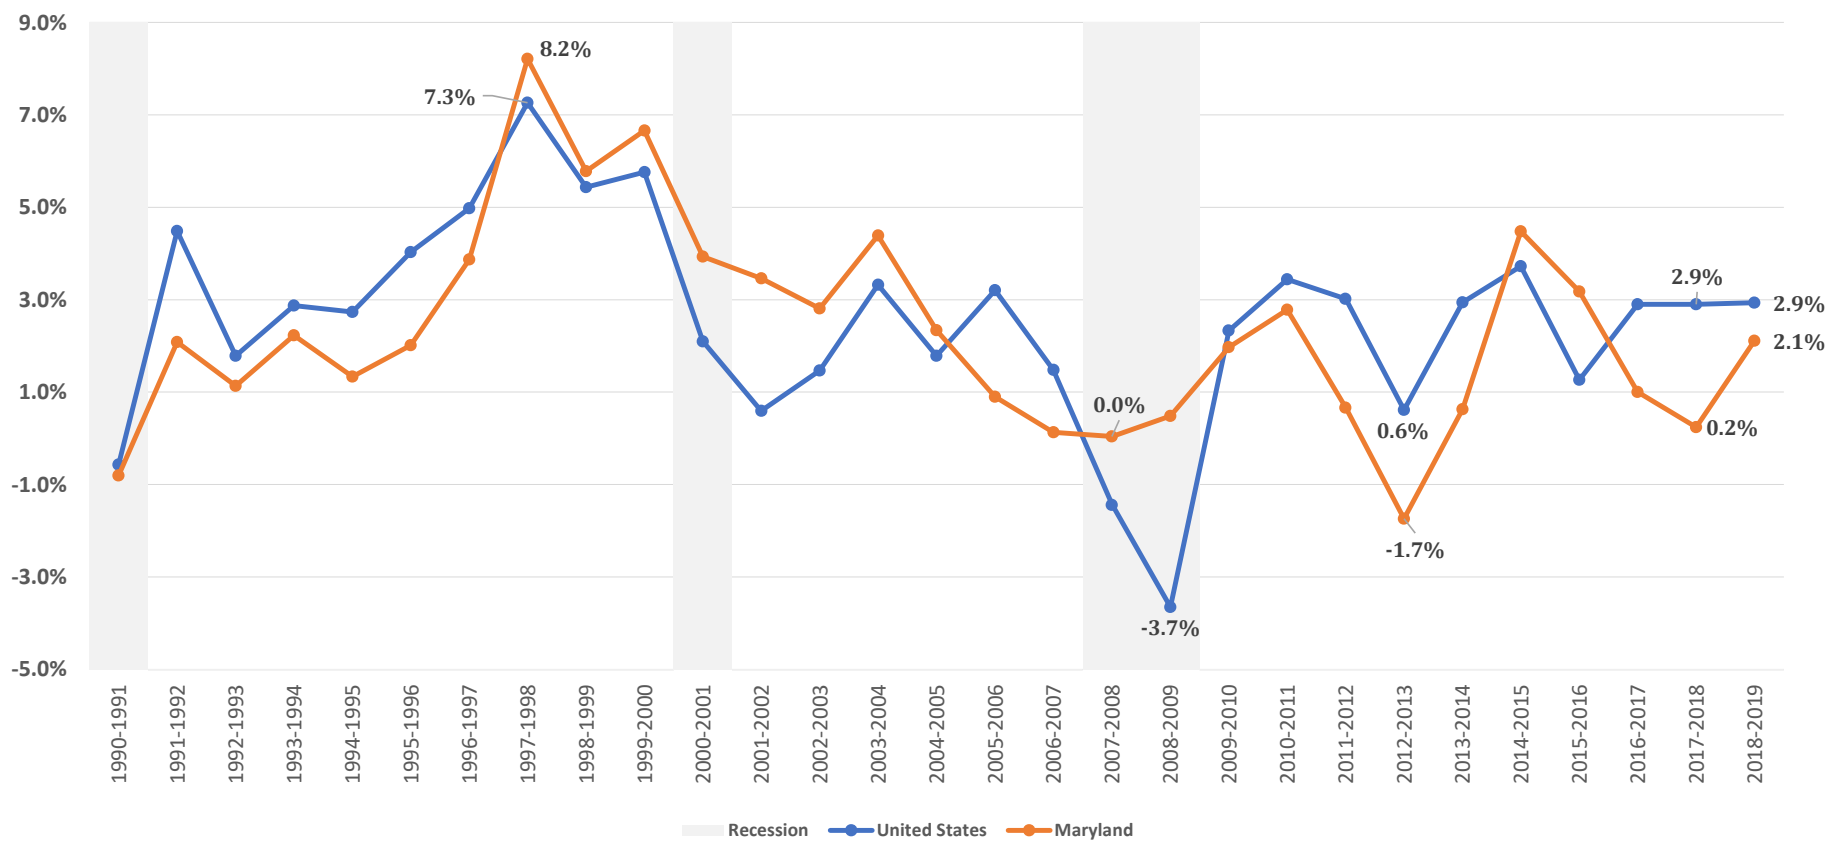

**Chart 2. Percent Change in Net Earnings by Place of Residence
U.S. and Maryland**

Prepared by the Maryland Department of Planning from U.S. Bureau of Economic Analysis, Table SA5 (January 2021)