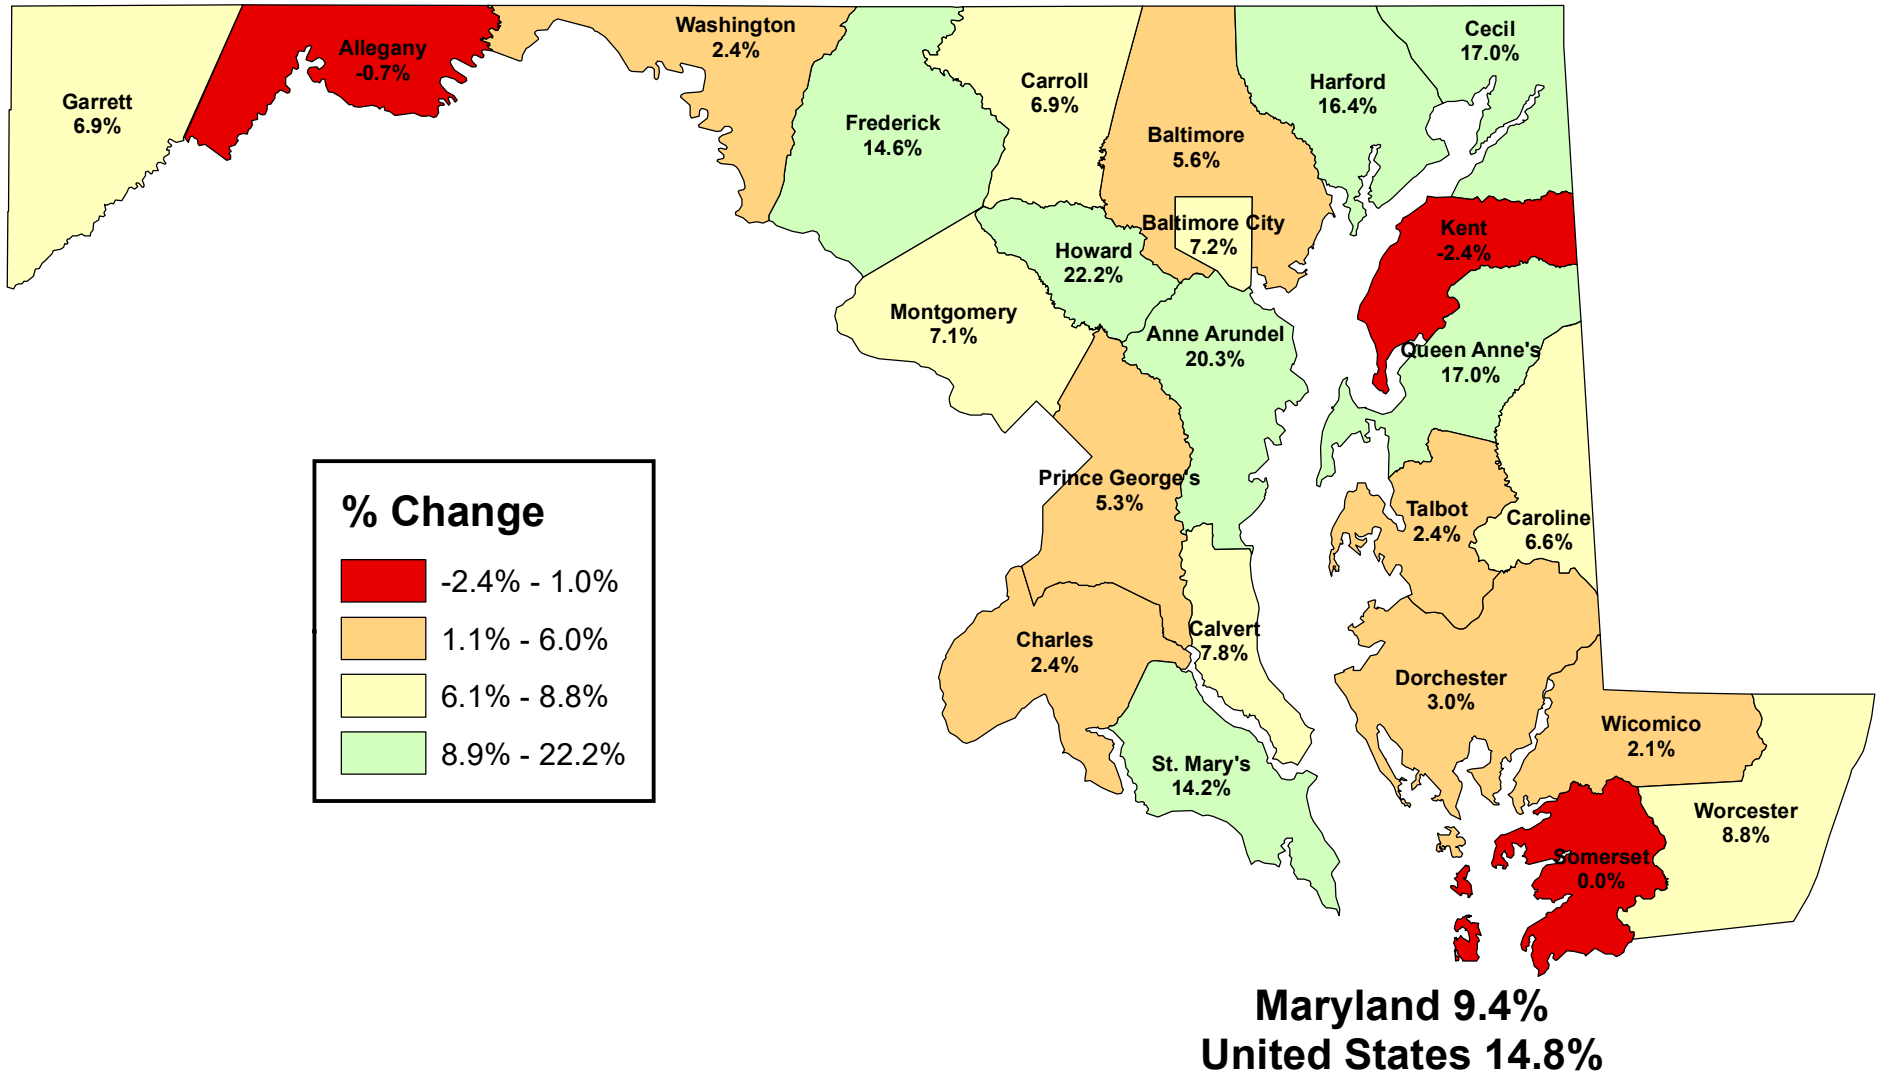

Percent Change in Wage and Salary Jobs 2009-2019

Prepared by the Maryland Department of Planning, State Data Center
sources, U.S. Bureau of Economic Analysis, CA25 and CA25N, March 2021