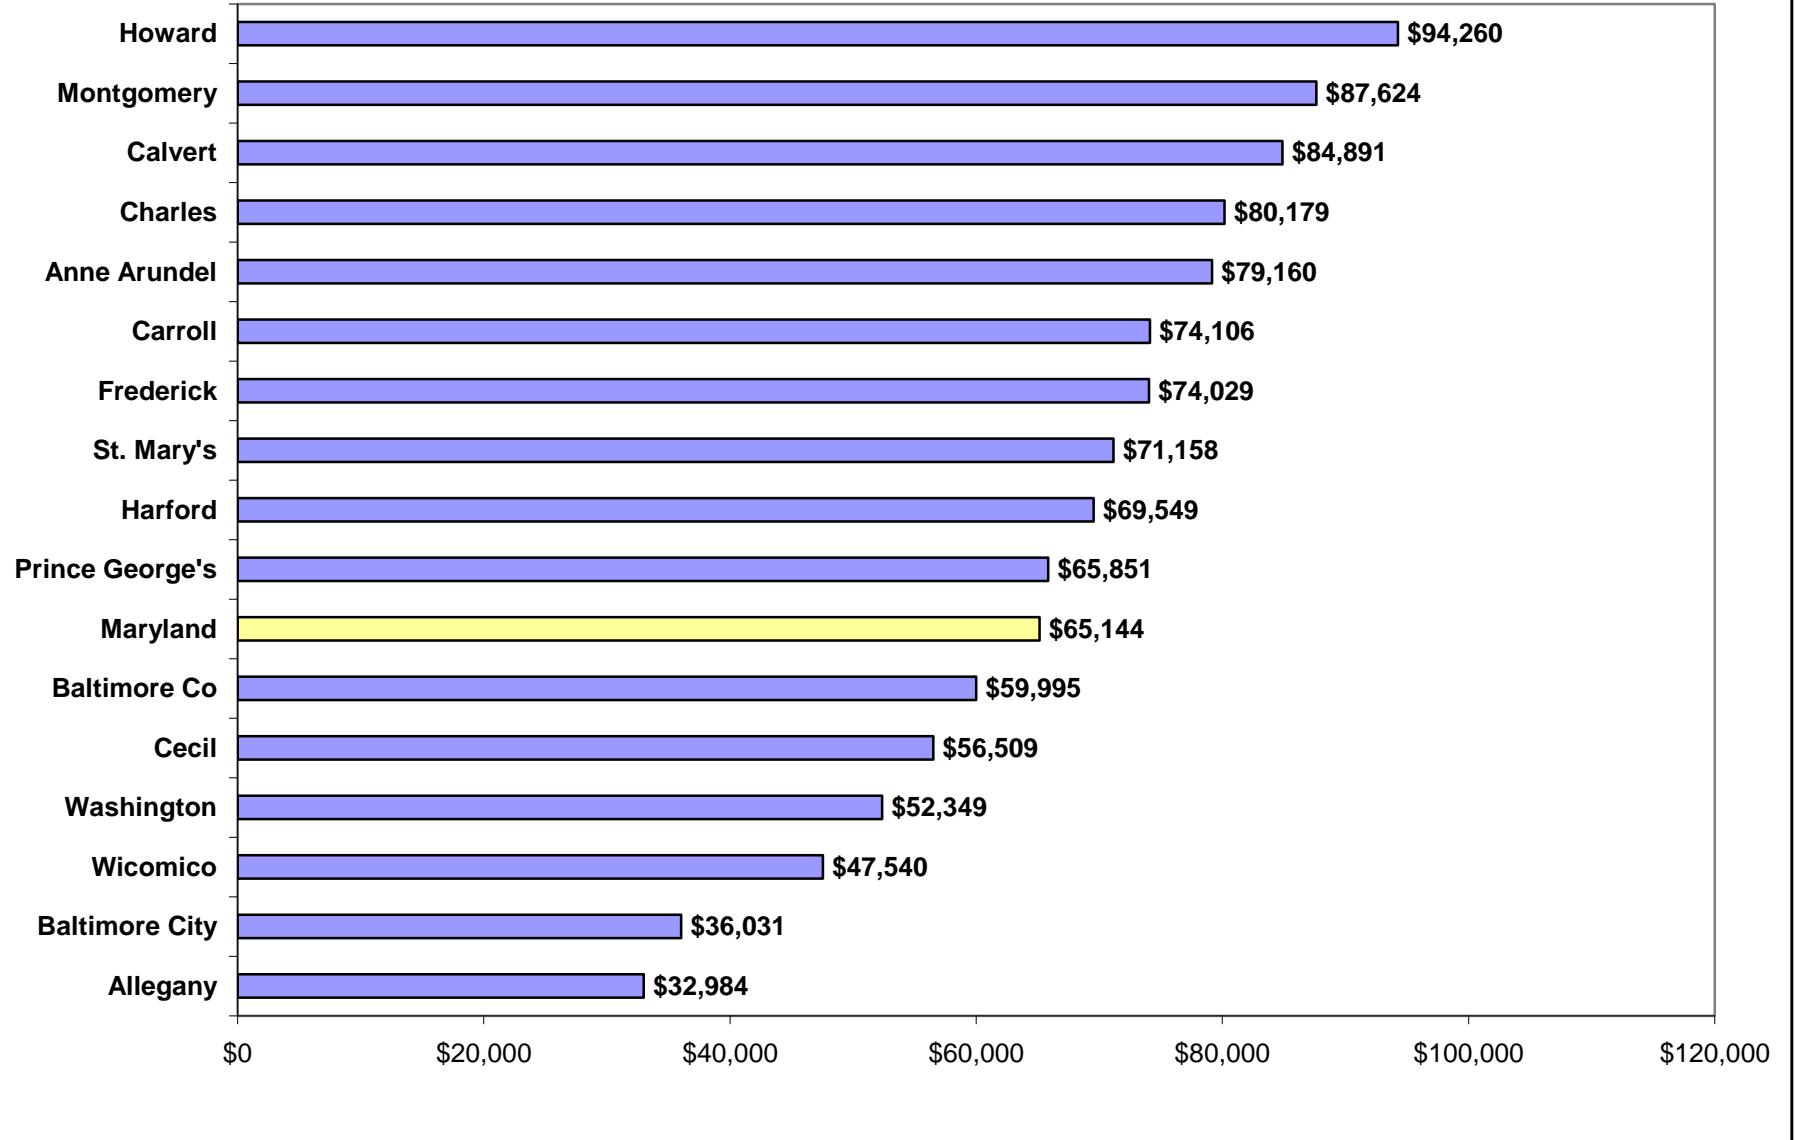

2006 Median Household Income (in 2006 Inflation Adjusted Dollars) *

* Apparent differences may not be statistically significant at the 90 percent confidence interval.

Prepared by the Maryland Department of Planning, from the 2006 ACS for the 16 counties covered (population of 65,000 or more), August 2007