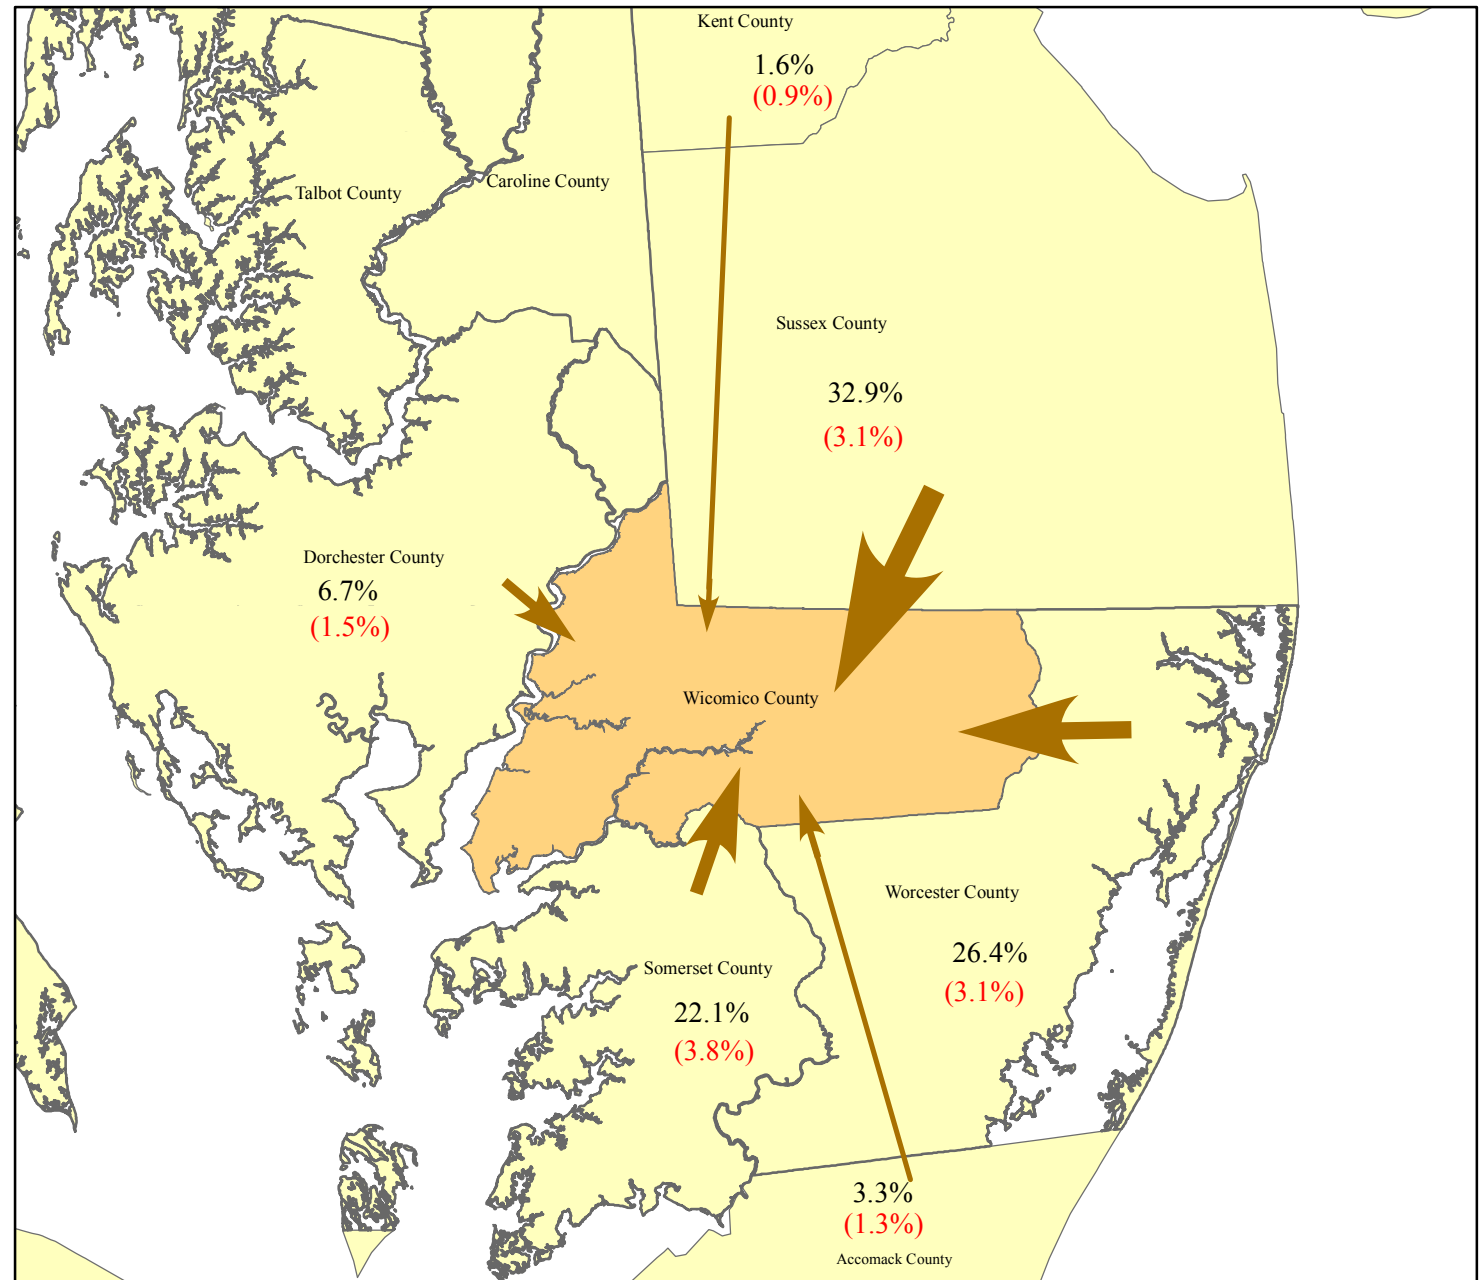

Distribution of Inter-County Commuters Working in Wicomico County 2006 - 2010

Wicomico County Workers

From:	Number	MOE
Wicomico County*	34,981	998
Other Counties**	11,631	1,599

Commuters From	Number	MOE
Sussex County	3,826	367
Worcester County	3,065	363
Somerset County	2,568	445
Dorchester County	781	181
Accomack County	387	150
Kent County	181	101
Talbot County	117	56
Caroline County	104	60
Cecil County	85	98
Anne Arundel County	77	48
Queen Anne's County	33	44
Montgomery County	33	30
Baltimore City	29	31
Chester County	19	31
WASHINGTON, D. C.	14	21
Prince George's County	12	20
Baltimore County	12	20
Fairfax County	11	19
Calvert County	11	18
Stafford County	9	14
Somerset County	9	14
Reminder of Counties	248	96

(%) Margin of Error (+/-)

* Live and Work in Wicomico County

** Live outside Wicomico County & work in Wicomico County

Prepared by the Maryland Department of Planning, Planning Data & Analysis Unit

Source: U.S. Census Bureau, 2006-2010 American Community Survey Data, Journey-To-Work Commutation Data, March 2013.