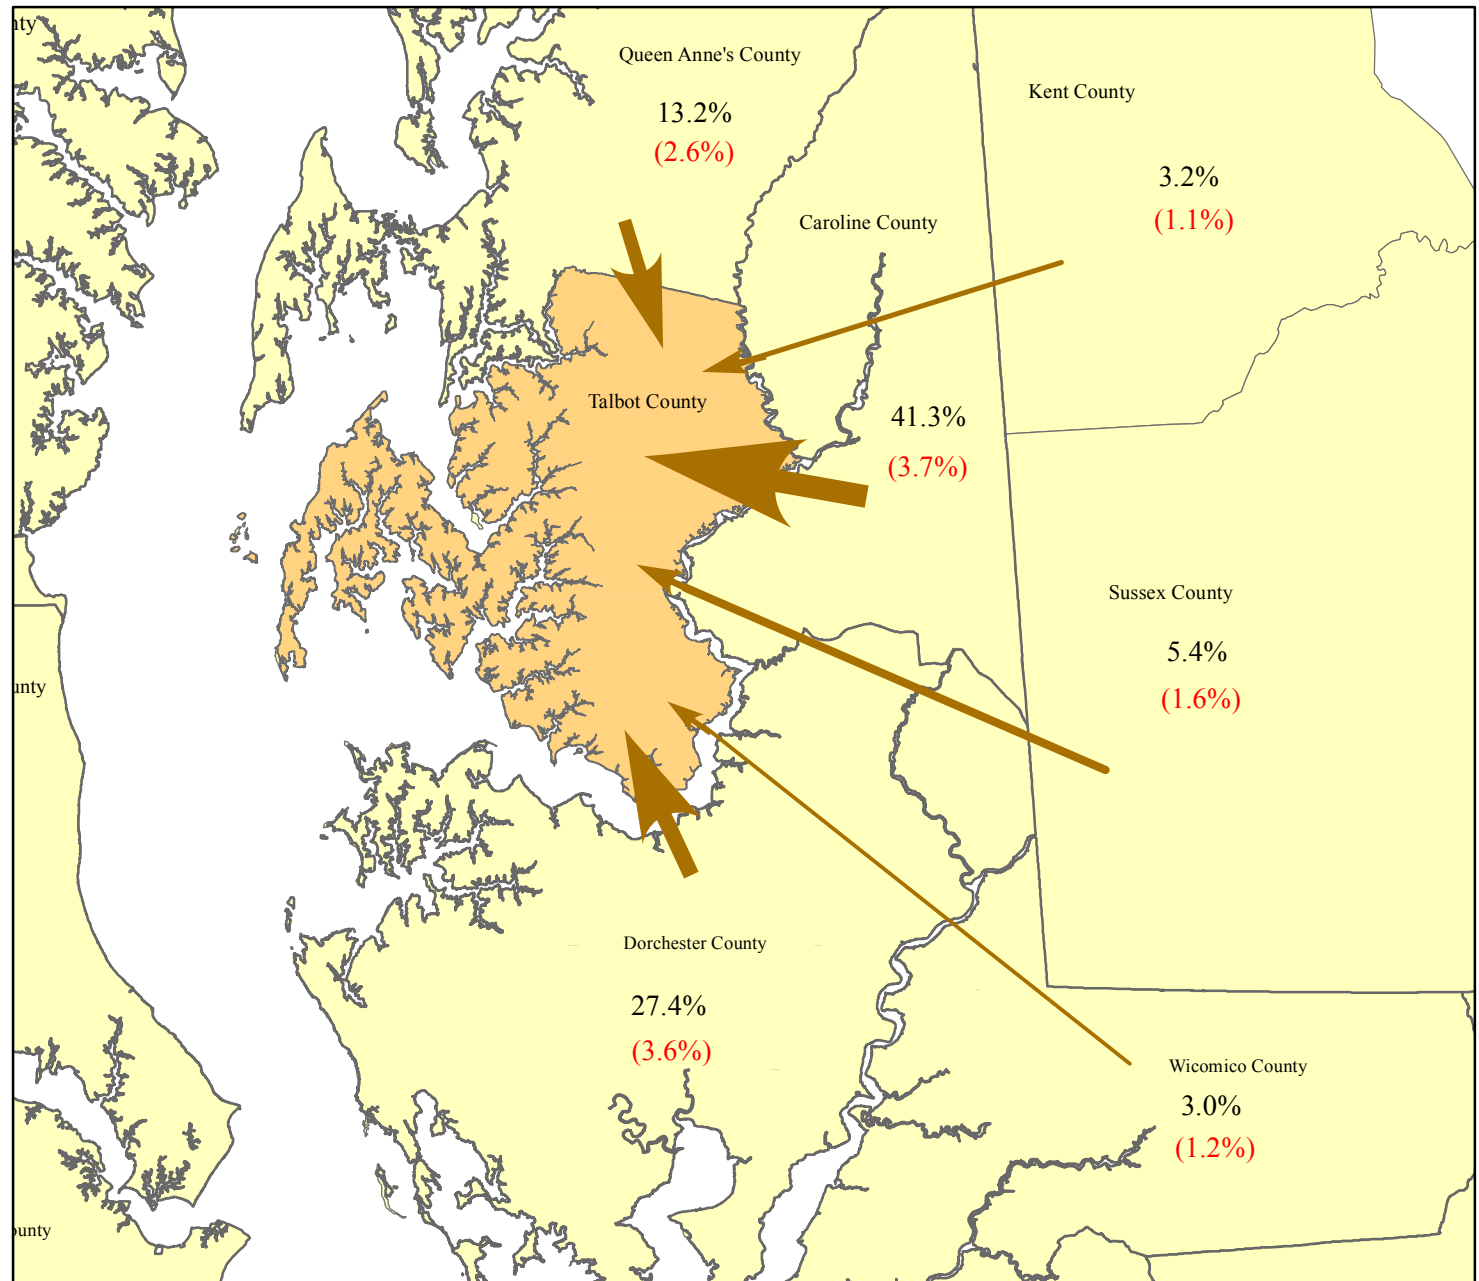

Distribution of Inter-County Commuters Working in Talbot County 2006 - 2010

Talbot County Workers

From:	Number	MOE
Talbot County*	13,071	536
Other Counties**	8,060	934

Commuters From	Number	MOE
Caroline County	3,327	315
Dorchester County	2,208	299
Queen Anne's County	1,064	209
Sussex County	437	128
Kent County	255	90
Wicomico County	241	99
Anne Arundel County	127	77
Kent County	100	122
Montgomery County	37	30
Baltimore County	35	40
Lancaster County	30	29
Prince George's County	26	24
Jefferson County	24	37
Fairfax County	23	34
Charles County	20	30
Worcester County	13	22
Baltimore City	10	17
Howard County	6	9
Reminder of Counties	77	44

(%) Margin of Error (+/-)

* Live and Work in Talbot County

** Live outside Talbot County & work in Talbot County

Prepared by the Maryland Department of Planning, Planning Data & Analysis Unit

Source: U.S. Census Bureau, 2006-2010 American Community Survey Data, Journey-To-Work Commutation Data, March 2013.