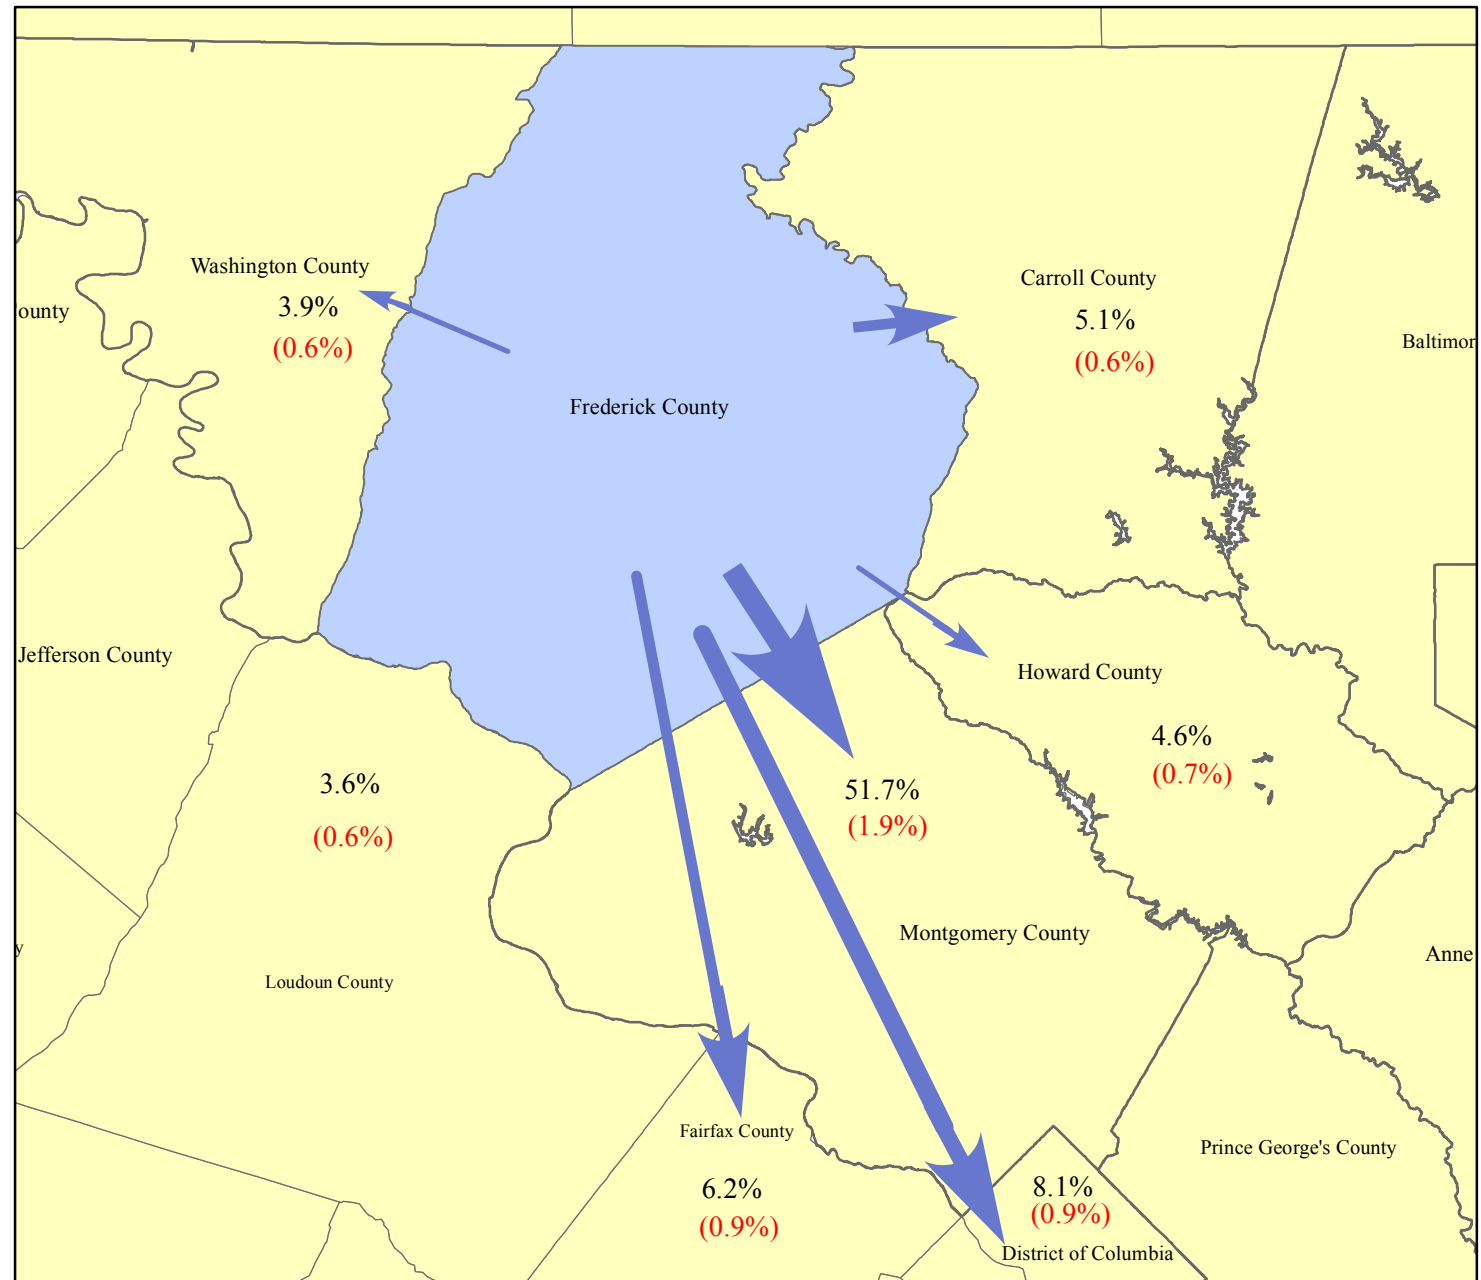

# Distribution of Frederick County Commuters Working Outside the County 2006 - 2010

## Frederick County Workers

To:	Number	MOE
Frederick County*	68,885	1,505
Other Counties**	50,577	2,612

Commuters To	Number	MOE
Montgomery County	26,131	1,037
WASHINGTON, D. C.	4,088	468
Fairfax County	3,144	474
Carroll County	2,596	298
Howard County	2,321	333
Washington County	1,968	300
Loudoun County	1,798	298
Prince George's County	1,619	242
Baltimore City	1,159	233
Baltimore County	1,032	232
Anne Arundel County	868	213
Arlington County	570	139
Franklin County	369	114
Jefferson County	353	126
Alexandria city	272	144
Adams County	255	107
Berkeley County	187	90
York County	132	76
Philadelphia County	106	83
Prince William County	85	62
Fairfax city	67	68
Charles County	60	56
Harford County	51	45
New Castle County	49	69
Spotsylvania County	33	36
Reminder of Counties	1,264	250

(%) Margin of Error (+/-)

\* Live and Work in Frederick County

\*\* Live in Frederick County & work outside Frederick County

Prepared by the Maryland Department of Planning, Planning Data & Analysis Unit