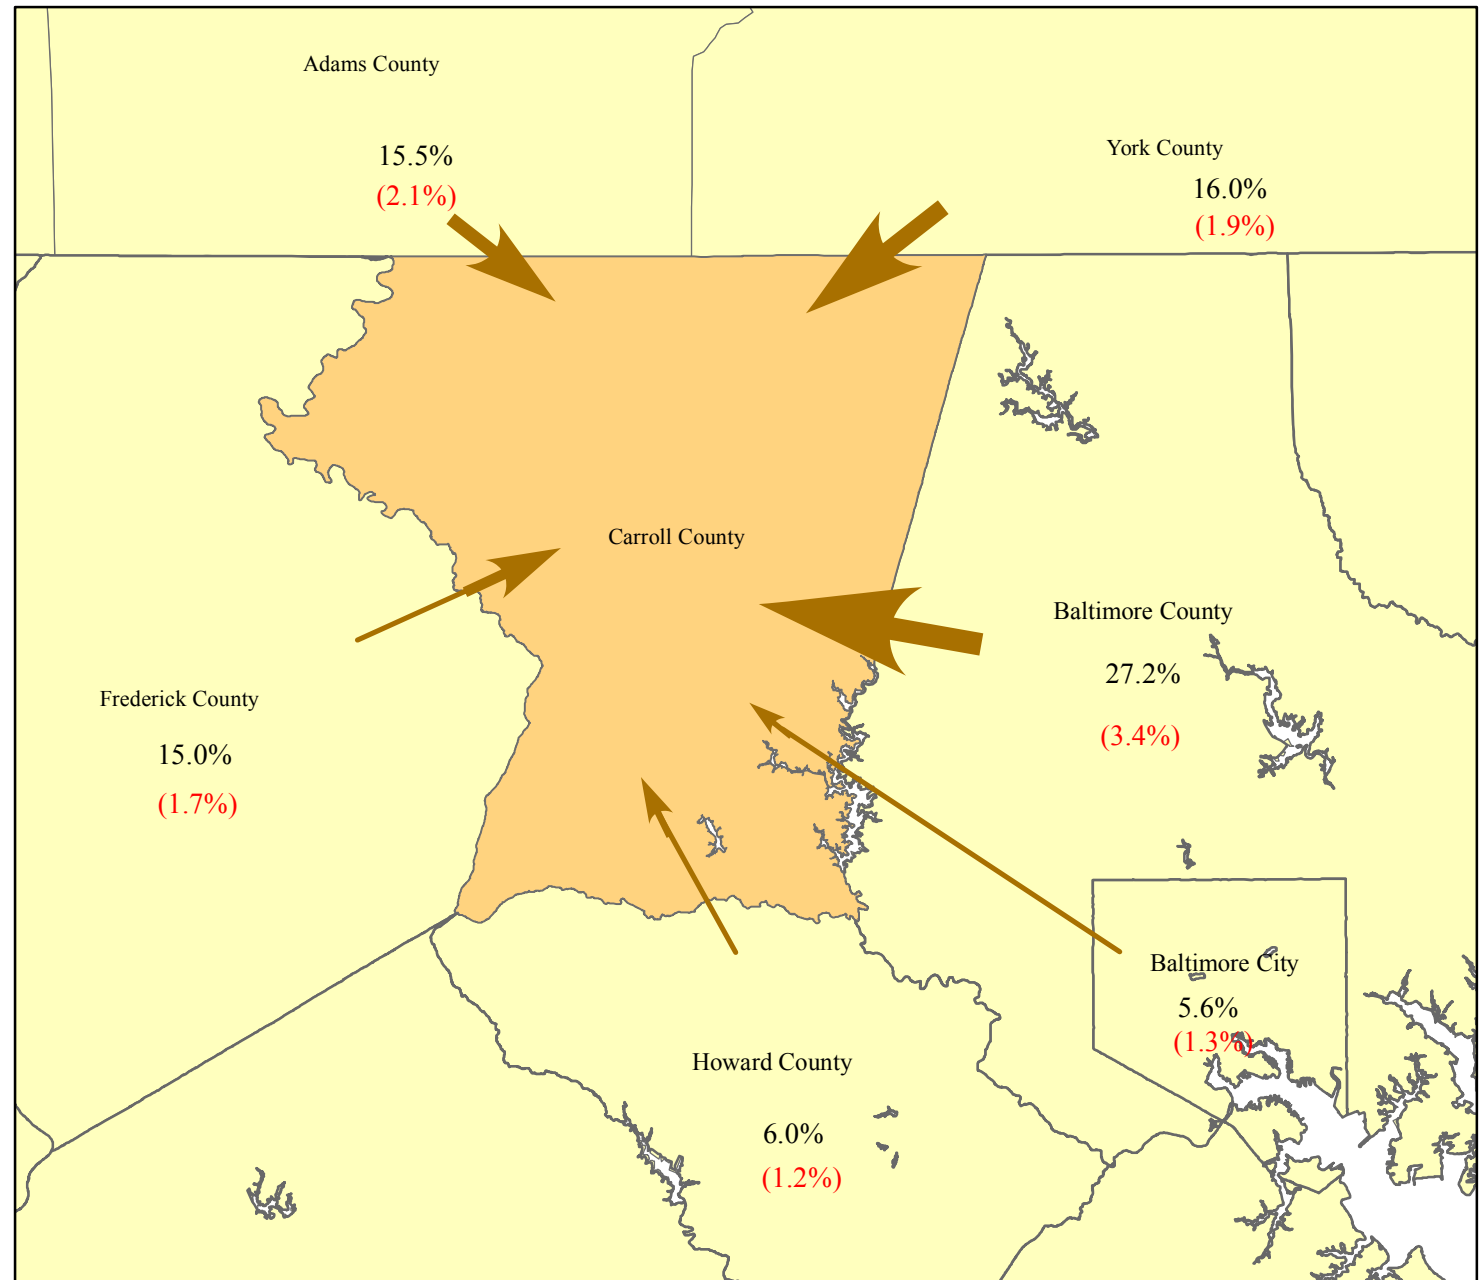

Distribution of Inter-County Commuters Working in Carroll County 2006 - 2010

Carroll County Workers

From:	Number	MOE
Carroll County*	37,788	1,167
Other Counties**	17,331	1,922

Commuters From	Number	MOE
Baltimore County	4,722	594
York County	2,778	336
Adams County	2,688	365
Frederick County	2,596	298
Howard County	1,044	215
Baltimore City	970	230
Anne Arundel County	567	214
Montgomery County	472	141
Prince George's County	311	262
Harford County	206	81
Washington County	196	102
Franklin County	106	77
Queen Anne's County	55	57
Berkeley County	52	60
Calvert County	38	37
Lancaster County	23	24
New Castle County	20	23
Jefferson County	20	23
Allegany County	19	29
Manassas city	19	25
Sussex County	18	21
Charles County	18	29
Fairfax County	18	30
Reminder of Counties	375	117

(%) Margin of Error (+/-)

* Live and Work in Carroll County

** Live outside Carroll County & work in Carroll County

Prepared by the Maryland Department of Planning, Planning Data & Analysis Unit

Source: U.S. Census Bureau, 2006-2010 American Community Survey Data, Journey-To-Work Commutation Data, March 2013.