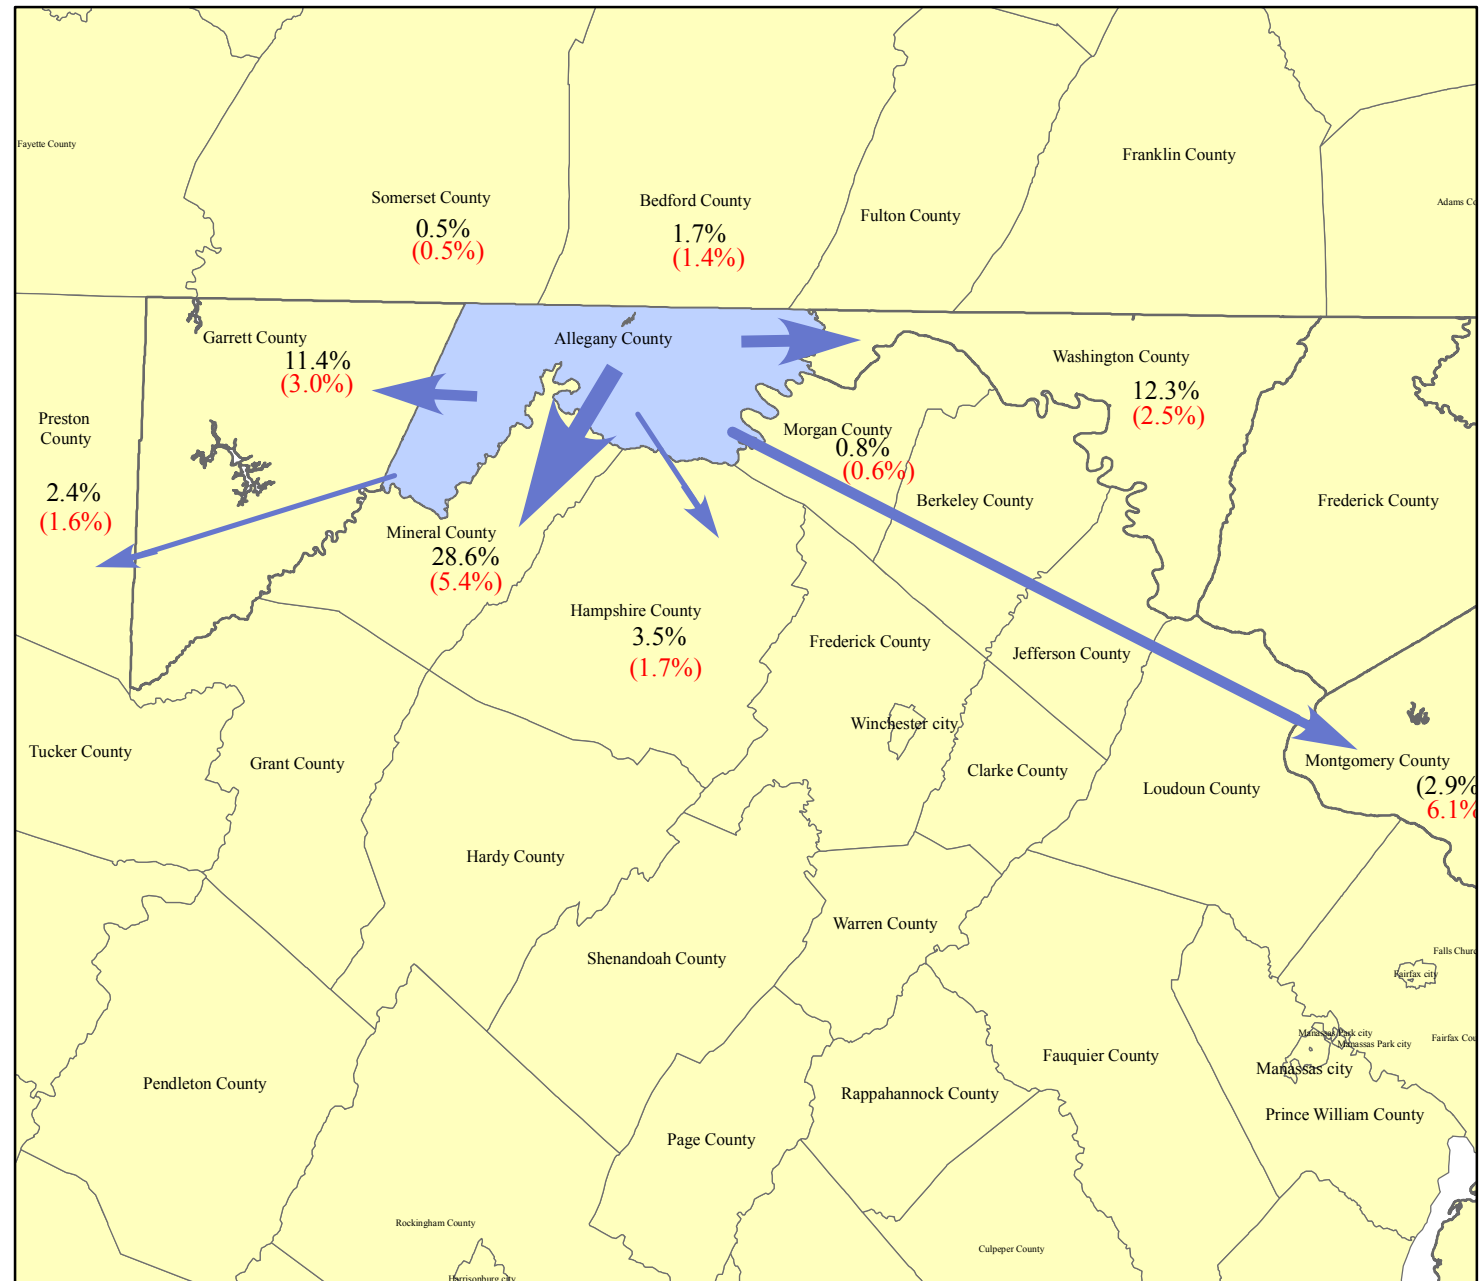

Distribution of Allegany County Commuters Working Outside the County 2006 - 2010

Allegany County Workers

To:	Number	MOE
Allegany County*	25,541	905
Other Counties**	4,776	1,363

Commuters To	Number	MOE
Mineral County	1,366	260
Washington County	588	119
Garrett County	544	144
Montgomery County	290	140
Hampshire County	166	81
Preston County	115	76
Frederick County	109	63
Anne Arundel County	92	49
Prince George's County	89	73
Bedford County	81	68
Berkeley County	80	57
Franklin County	73	64
Frederick County	71	64
Prince William County	71	81
Howard County	66	56
Baltimore City	53	48
Baltimore County	48	43
Manassas city	41	65
Morgan County	36	27
WASHINGTON, D. C.	35	39
Somerset County	22	26
Grant County	22	20
Carroll County	19	29
Fairfax County	16	26
Stafford County	14	24
Worcester County	11	18
Reminder of Counties	658	183

(%) Margin of Error (+/-)

* Live and Work in Allegany County

** Live in Allegany County & work outside Allegany County

Prepared by the Maryland Department of Planning, Planning Data & Analysis Unit

Source: U.S. Census Bureau, 2006-2010 American Community Survey Data, Journey-To-Work Commutation Data, March 2013.