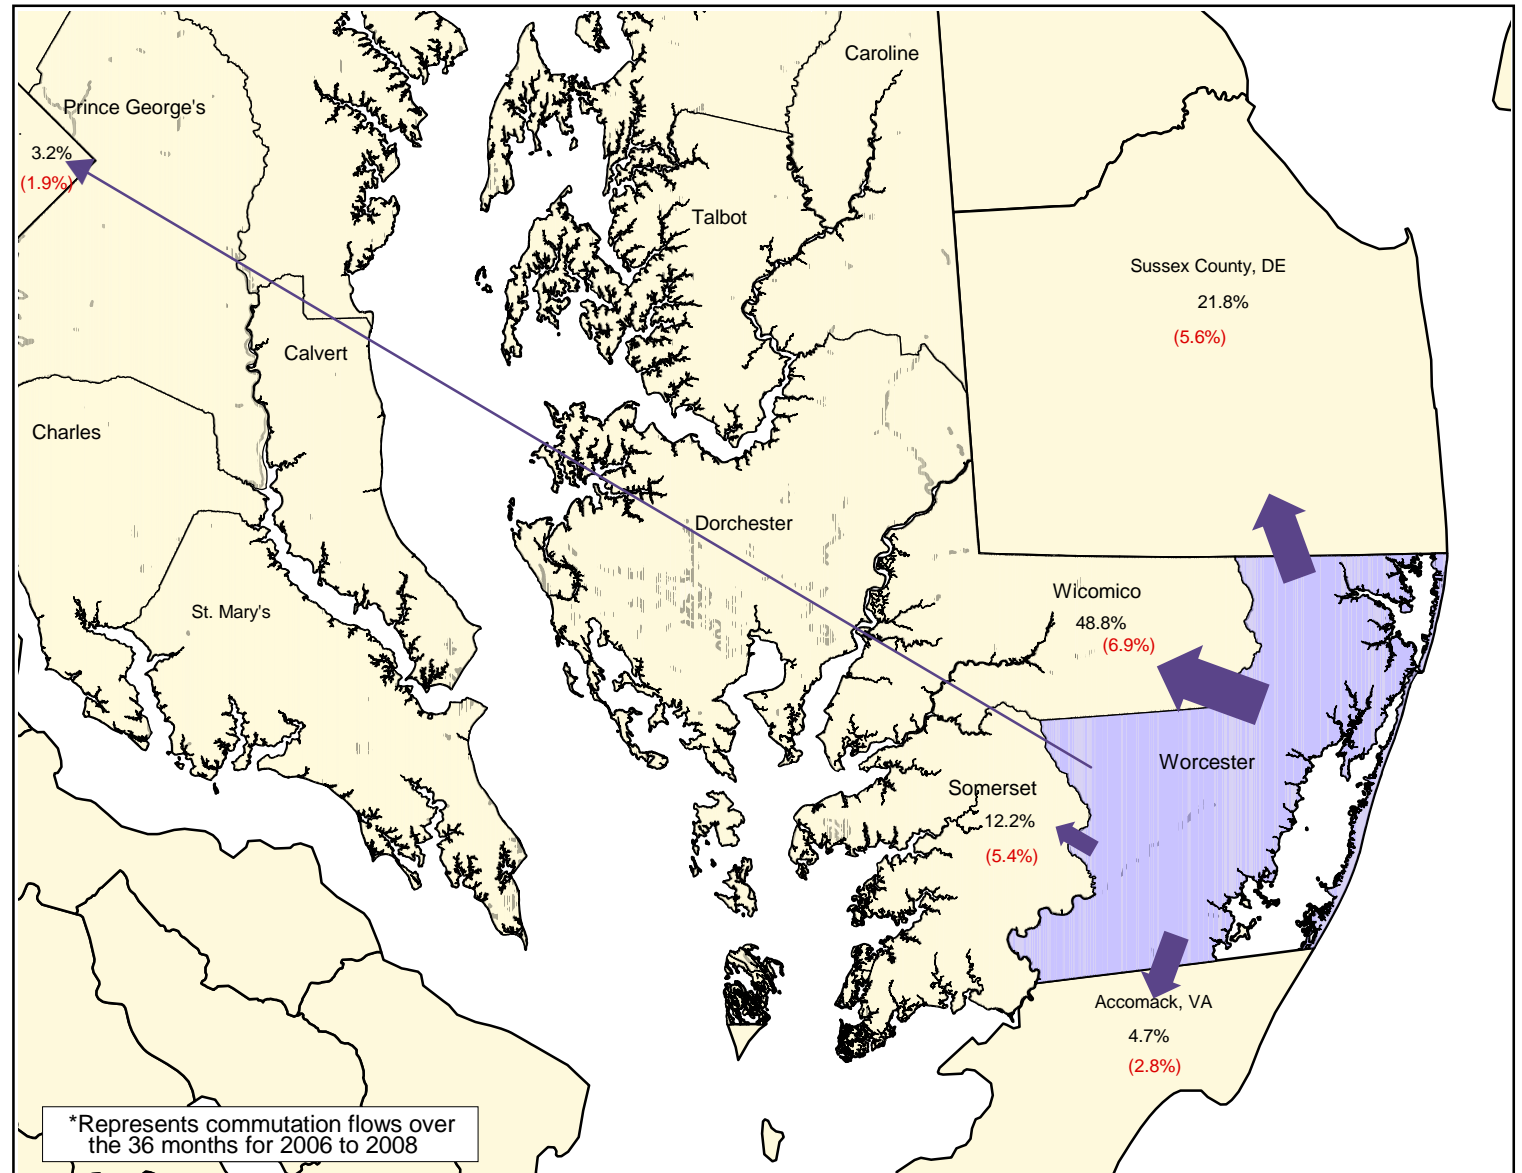

DISTRIBUTION OF WORCESTER COUNTY RESIDENTS WORKING OUTSIDE THE COUNTY 2006-2008*

Worcester County Residents

From:			
Worcester County	16,030	915	
Other Counties	7,240	328	

Commuters From:	Number	MOE (+/-)
Wicomico, MD	3,530	526
Sussex, DE	1,575	409
Somerset, MD	880	396
Accomack, VA	340	202
District of Columbia	230	136
Baltimore, MD	125	86
Anne Arundel, MD	90	74
Fairfax, VA	75	90
Baltimore City, MD	55	52
New Castle, DE	50	64
Harford, MD	40	47
Carroll, MD	40	70
Philadelphia, PA	40	50
Montgomery, MD	35	47
Kent, DE	35	44
Prince George's, MD	30	42
Howard, MD	20	40
Queen Anne's, MD	15	26
St. Mary's, MD	10	23

Remainder of Counties: 25 32

(%) Margin of Error (+/-)

Prepared by the Maryland Department of Planning, from U.S Census Bureau, American Community Survey Data, 2006 to 2008, Census Transportation Planning Products (CTPP), September 2010