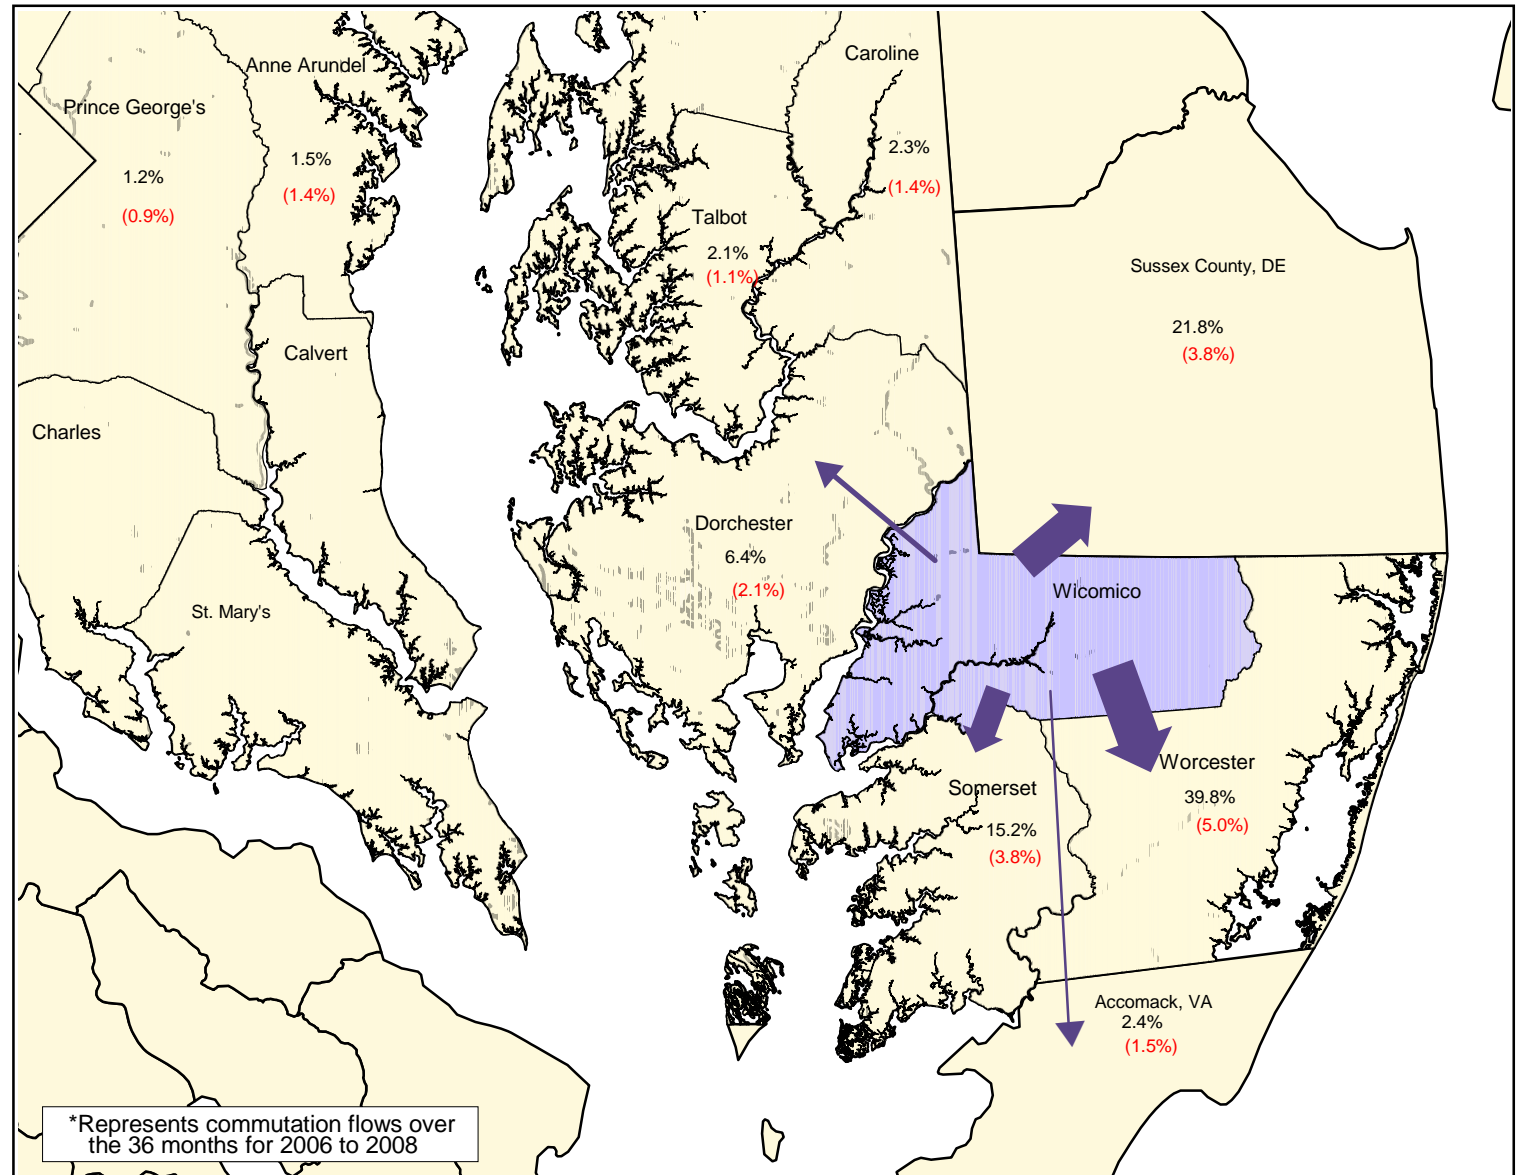

DISTRIBUTION OF WICOMICO COUNTY RESIDENTS WORKING OUTSIDE THE COUNTY 2006-2008*

Wicomico County Residents

From:			
Wicomico County	33,910	1,160	
Other Counties	10,820	326	

Commuters From:	Number	MOE (+/-)
Worcester, MD	4,305	557
Sussex, DE	2,360	421
Somerset, MD	1,650	409
Dorchester, MD	690	230
Accomack, VA	265	159
Caroline, MD	245	155
Kent, DE	230	143
Talbot, MD	225	117
Anne Arundel, MD	160	155
Prince George's, MD	135	93
Baltimore City, MD	105	85
Howard, MD	90	76
District of Columbia	85	49
Montgomery, MD	85	98
Harford, MD	50	75
Baltimore, MD	35	49
Carroll, MD	35	52
Cecil, MD	20	34
Fairfax, VA	20	26
New Castle, DE	20	38
Frederick, MD	10	14

Remainder of Counties: 0 0

(%) Margin of Error (+/-)

Prepared by the Maryland Department of Planning, from U.S Census Bureau, American Community Survey Data, 2006 to 2008, Census Transportation Planning Products (CTPP), September 2010