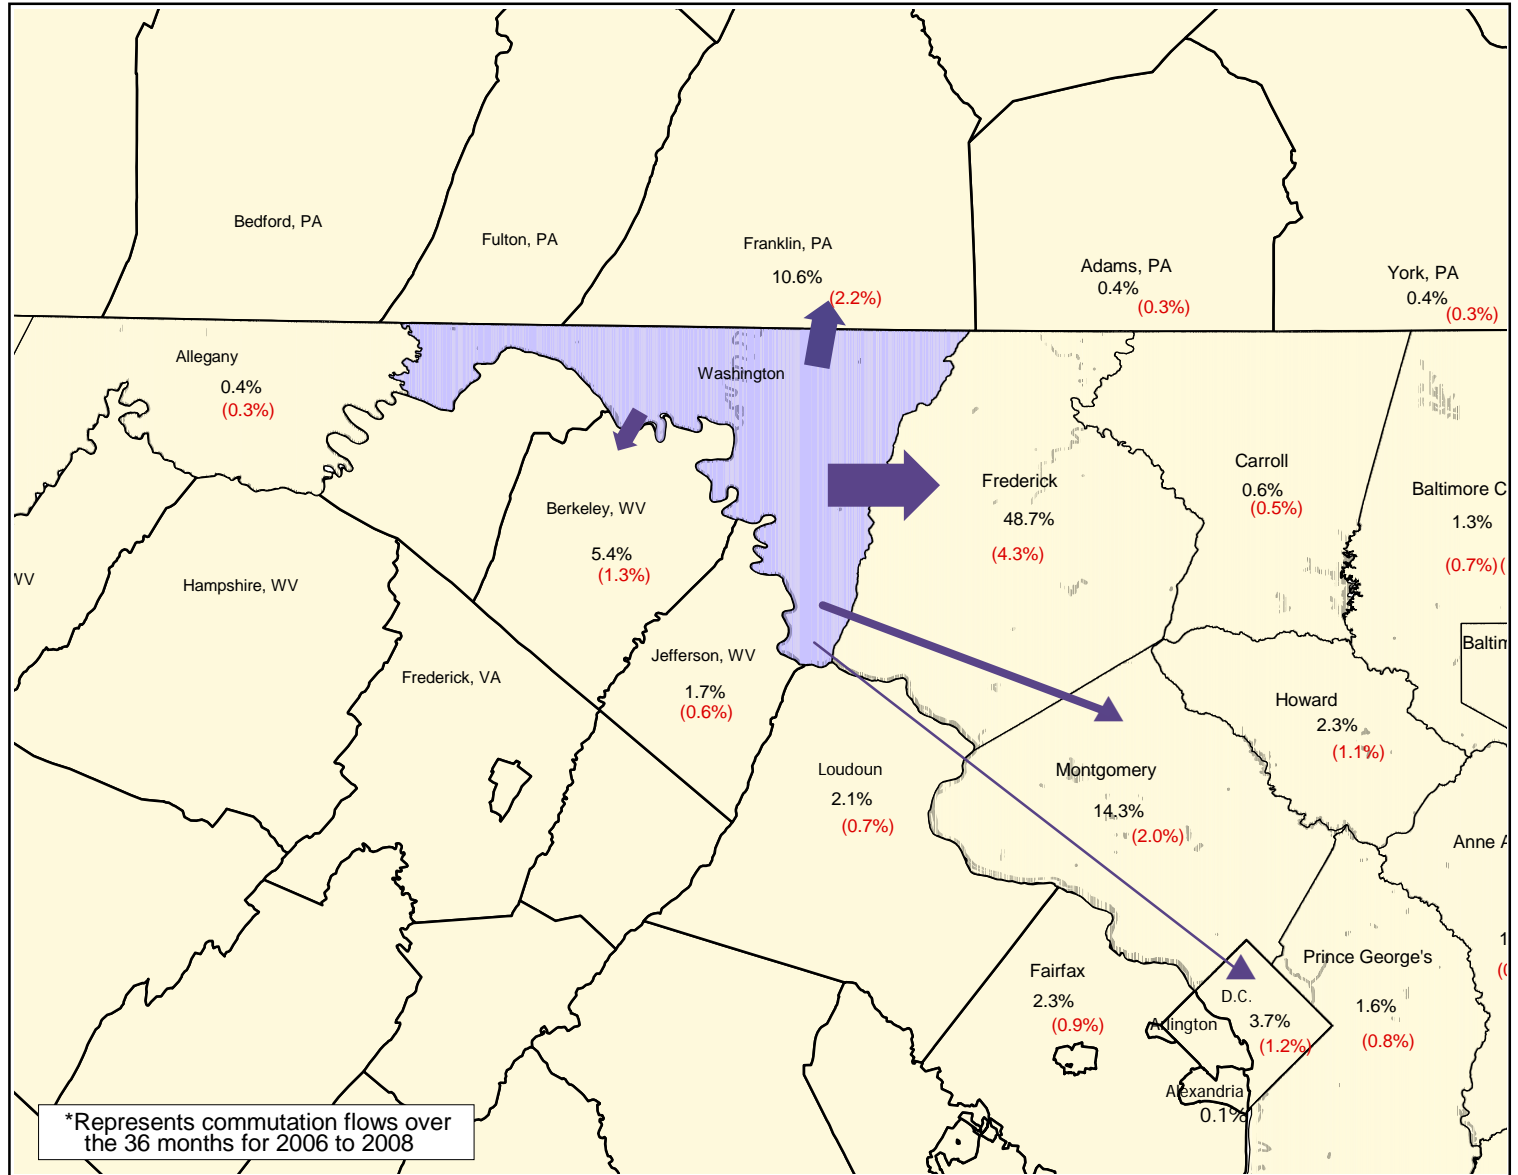

DISTRIBUTION OF WASHINGTON COUNTY RESIDENTS WORKING OUTSIDE THE COUNTY 2006-2008*

Washington County Residents

From:		
Washington County	46,695	1,766
Other Counties	23,154	498

Commuters From:	Number	MOE (+/-)
Frederick, MD	11,275	1,024
Montgomery, MD	3,310	459
Franklin, PA	2,445	509
Berkeley, WV	1,250	305
District of Columbia	860	285
Fairfax, VA	535	217
Howard, MD	525	257
Loudoun, VA	485	158
Jefferson, WV	390	137
Prince George's, MD	365	183
Baltimore, MD	310	154
Anne Arundel, MD	220	136
Baltimore City, MD	150	90
Carroll, MD	145	114
Prince William, VA	110	109
Allegany, MD	100	77
Adams, PA	95	71
York, PA	85	78
Arlington, VA	50	51
King George, VA	35	56
Alexandria, VA	35	42

Remainder of Counties: 379 155

(%) Margin of Error (+/-)

*Represents commutation flows over the 36 months for 2006 to 2008

Prepared by the Maryland Department of Planning, from U.S Census Bureau, American Community Survey Data, 2006 to 2008, Census Transportation Planning Products (CTPP), September 2010