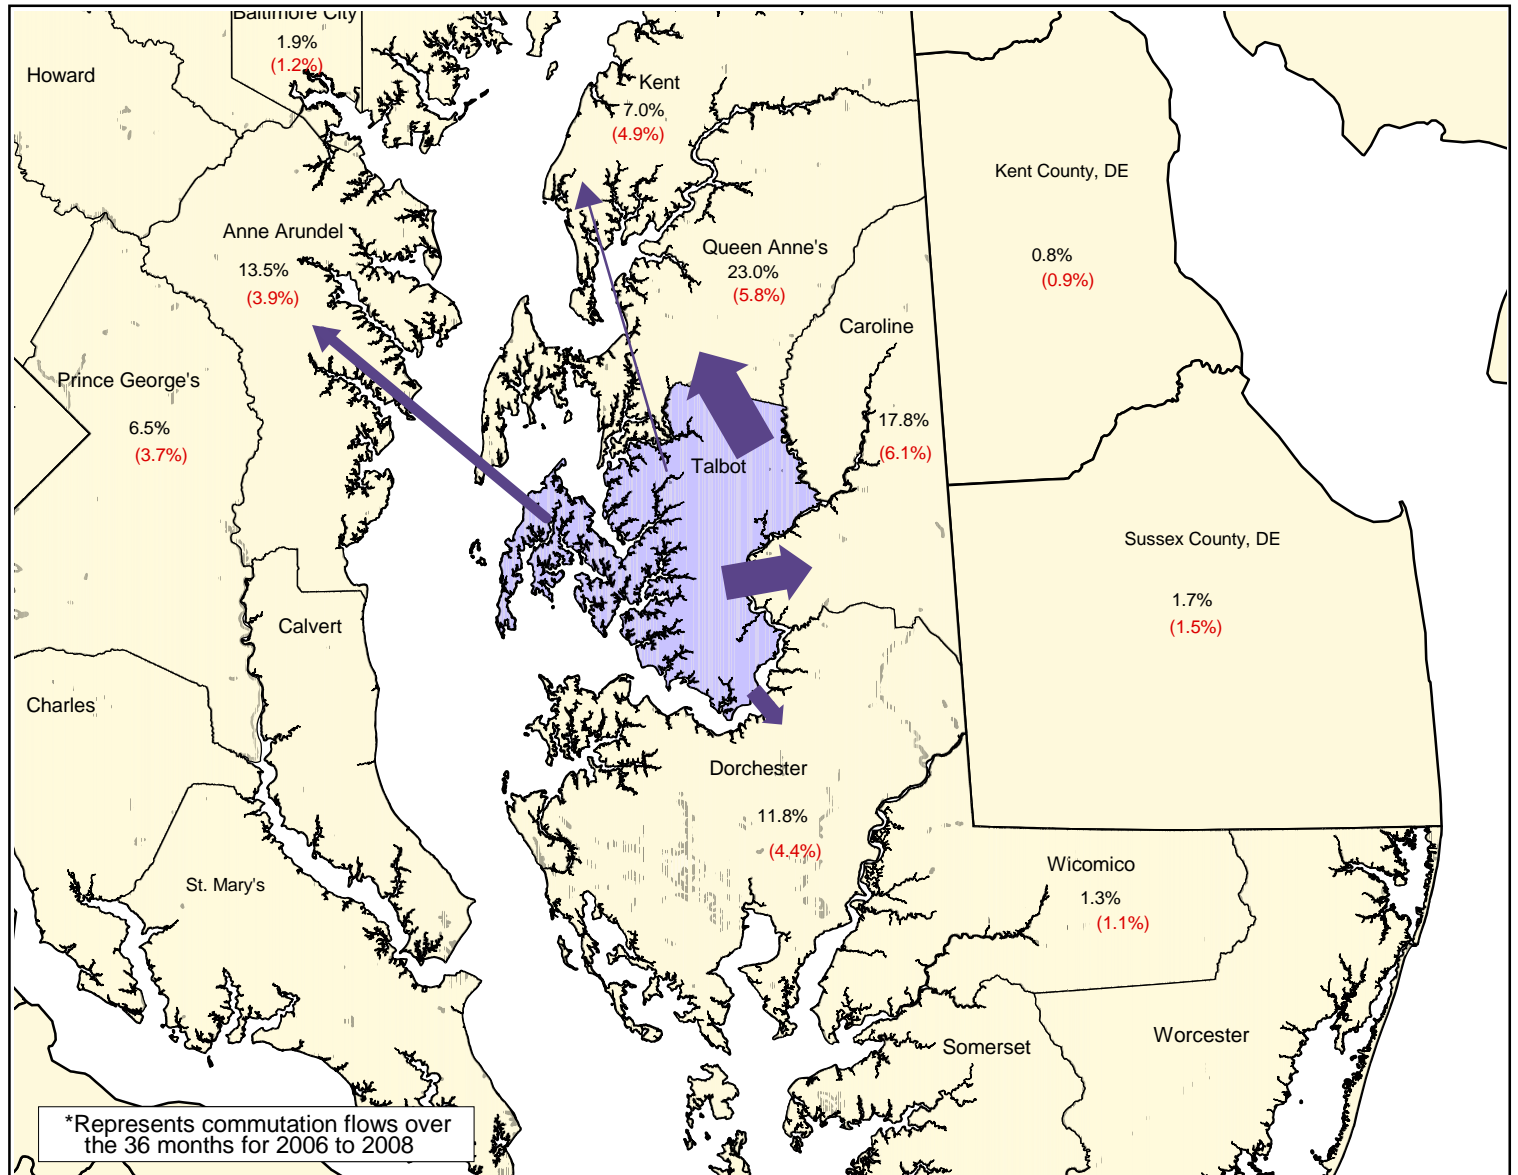

DISTRIBUTION OF TALBOT COUNTY RESIDENTS WORKING OUTSIDE THE COUNTY 2006-2008*

Talbot County Residents

From:

Talbot County 12,915 831
Other Counties 4,523 196

Commuters From:	Number	MOE (+/-)
Queen Anne's, MD	1,040	264
Caroline, MD	805	279
Anne Arundel, MD	610	180
Dorchester, MD	535	200
Kent, MD	315	220
Prince George's, MD	295	167
Baltimore, MD	145	141
Montgomery, MD	140	112
District of Columbia	105	77
Baltimore City, MD	85	54
Sussex, DE	75	68
Wicomico, MD	60	51
Arlington, VA	45	50
Kent, DE	35	40
New Castle, DE	30	38
Harford, MD	25	51
Worcester, MD	25	42
Philadelphia, PA	25	42
Fairfax, VA	15	25
Loudoun, VA	4	10
Adams, PA	4	11

Remainder of Counties: 105 87

(%) Margin of Error (+/-)

Prepared by the Maryland Department of Planning, from U.S Census Bureau, American Community Survey Data, 2006 to 2008, Census Transportation Planning Products (CTPP), September 2010