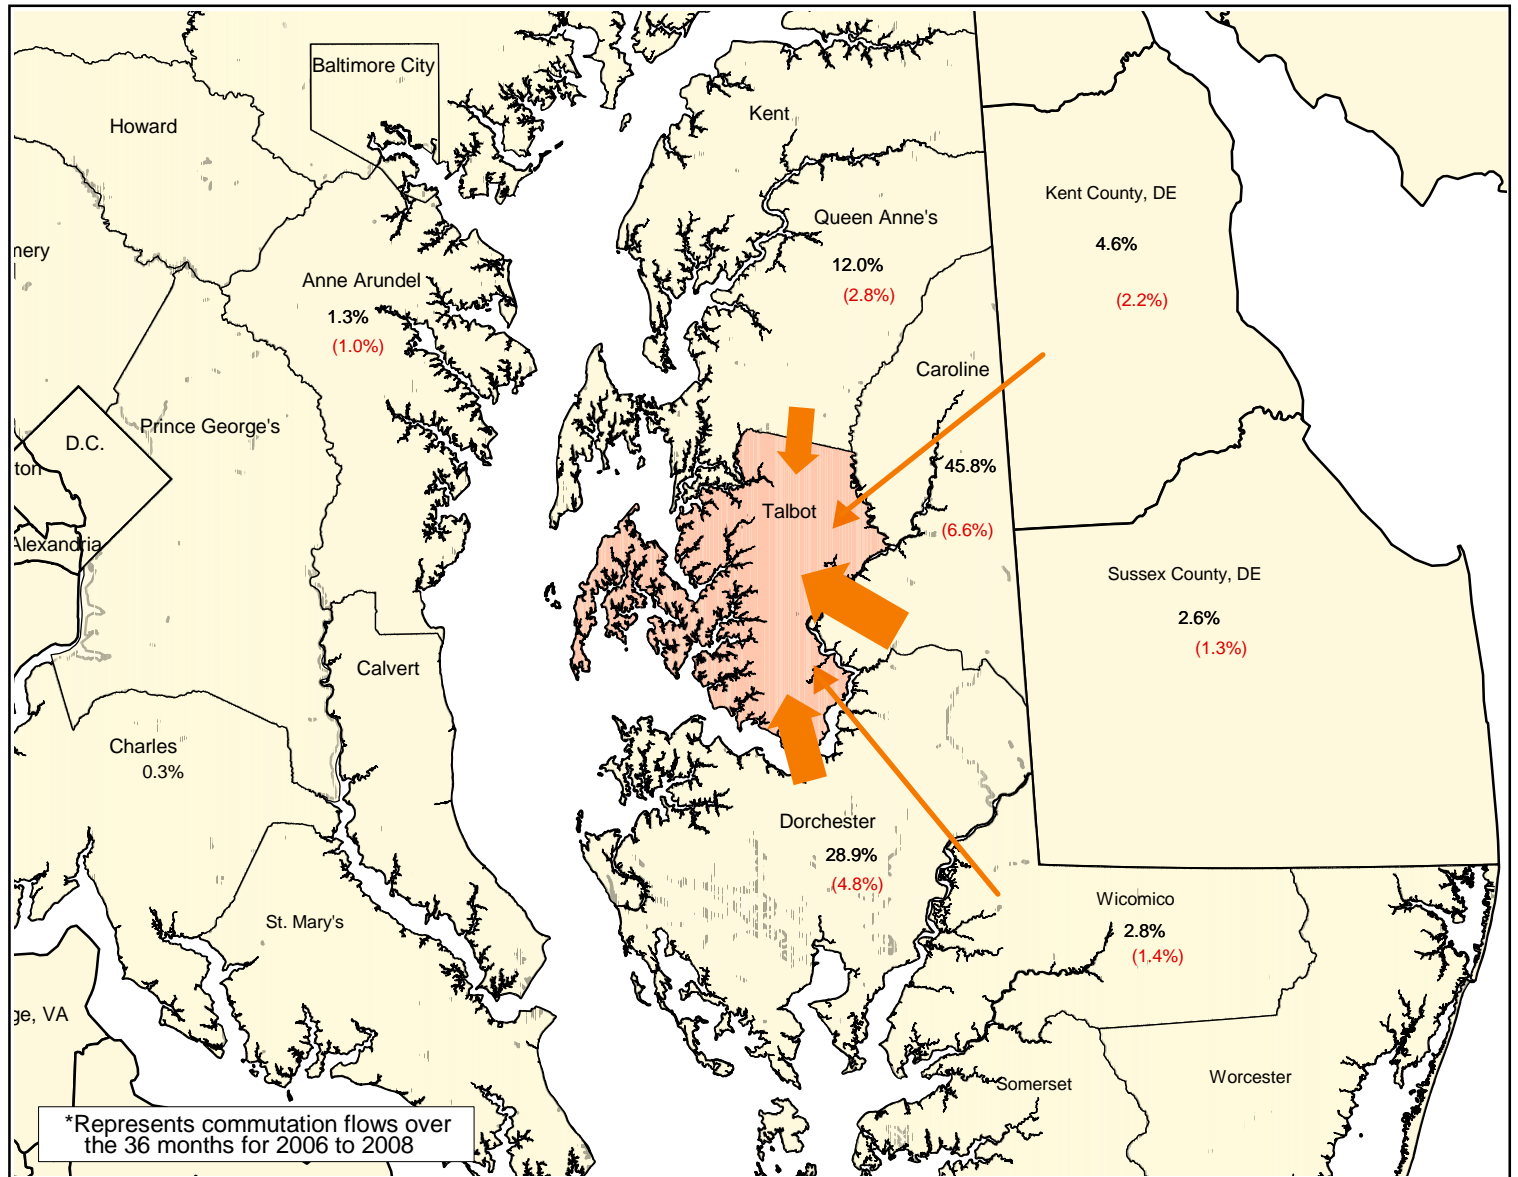

# DISTRIBUTION OF INTER-COUNTY COMMUTERS WORKING IN TALBOT COUNTY 2006 - 2008\*

## Talbot County Workers

From:  
 Talbot County 12,915 831  
 Other Counties 8,115 304

Commuters From:	Number	MOE (+/-)
Caroline, MD	3,715	554
Dorchester, MD	2,345	402
Queen Anne's, MD	975	230
Kent, DE	370	182
Wicomico, MD	225	117
Sussex, DE	210	105
Anne Arundel, MD	105	81
Kent, MD	60	73
Baltimore, MD	45	40
Charles, MD	25	42
Montgomery, MD	20	36
Prince George's, MD	20	38
Remainder of Counties:	0	0