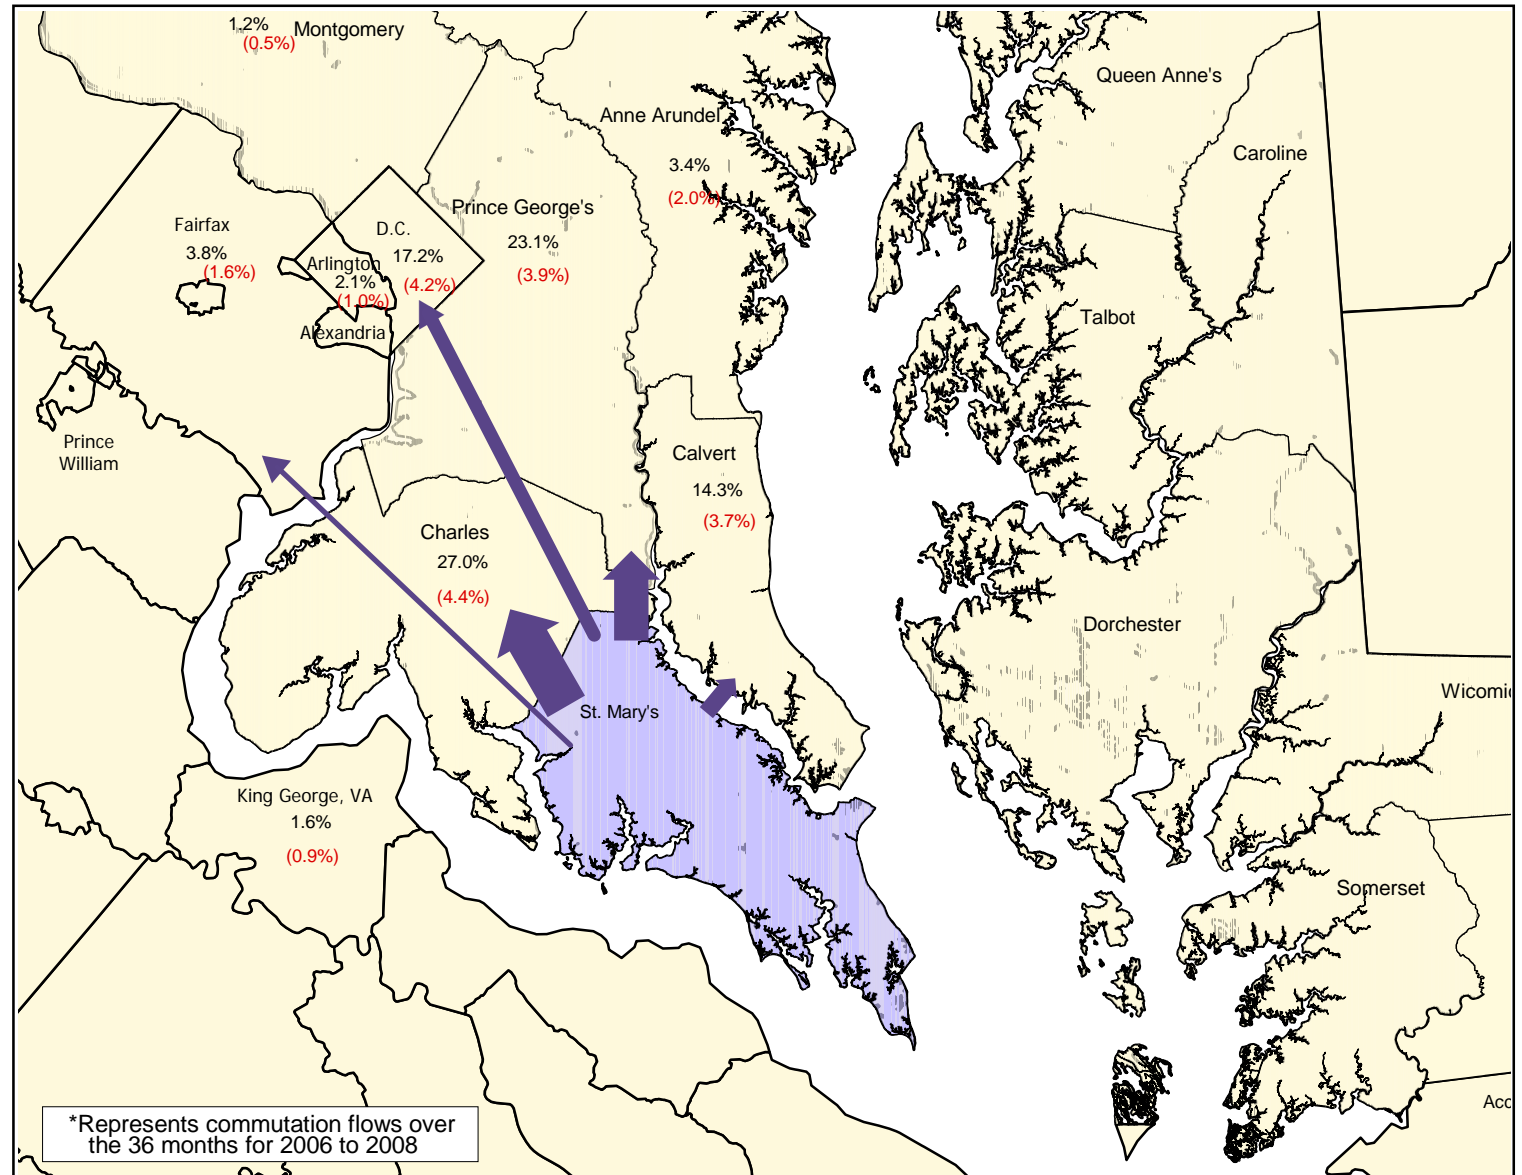

DISTRIBUTION OF ST. MARY'S COUNTY RESIDENTS WORKING OUTSIDE THE COUNTY 2006-2008*

St. Mary's County Residents

From:			
St. Mary's County	37,045	1,447	
Other Counties	13,965	477	

Commuters From:	Number	MOE (+/-)
Charles, MD	3,775	634
Prince George's, MD	3,230	561
District of Columbia	2,400	586
Calvert, MD	2,000	521
Fairfax, VA	530	227
Anne Arundel, MD	475	284
Arlington, VA	290	142
King George, VA	225	119
Baltimore, MD	220	196
Montgomery, MD	165	77
Alexandria, VA	160	107
Worcester, MD	130	162
Howard, MD	125	106
Baltimore City, MD	70	65
Stafford, VA	55	70
Loudoun, VA	35	60
Prince William, VA	30	46
Remainder of Counties:	50	55

(%) Margin of Error (+/-)

Prepared by the Maryland Department of Planning, from U.S Census Bureau, American Community Survey Data, 2006 to 2008, Census Transportation Planning Products (CTPP), September 2010