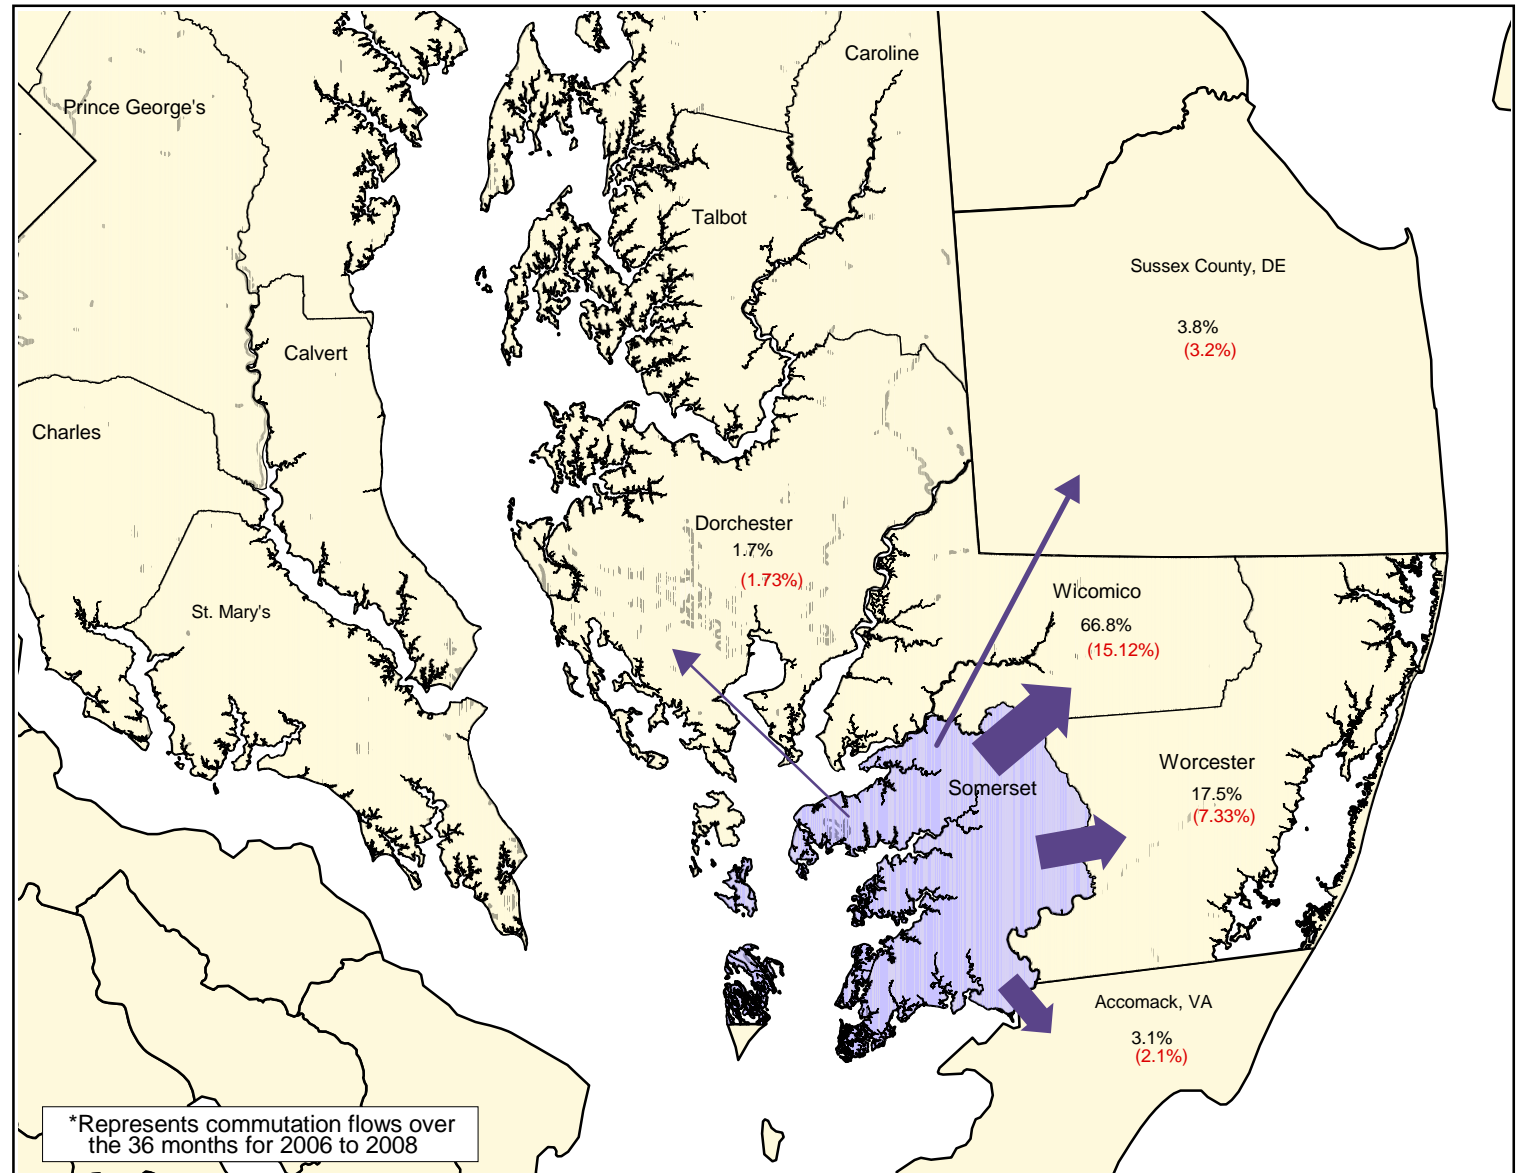

# DISTRIBUTION OF SOMERSET COUNTY RESIDENTS WORKING OUTSIDE THE COUNTY 2006-2008\*

## Somerset County Residents

From:		
Somerset County	5,220	903
Other Counties	3,580	215

Commuters From:	Number	MOE (+/-)
Wicomico, MD	2,390	560
Worcester, MD	625	265
Sussex County, DE	135	114
Accomack, VA	110	76
District of Columbia	70	100
Anne Arundel, MD	65	62
Dorchester, MD	60	62
New Castle, DE	60	95
Prince George's, MD	35	55
Baltimore City, MD	10	15
Remainder of Counties:	20	39