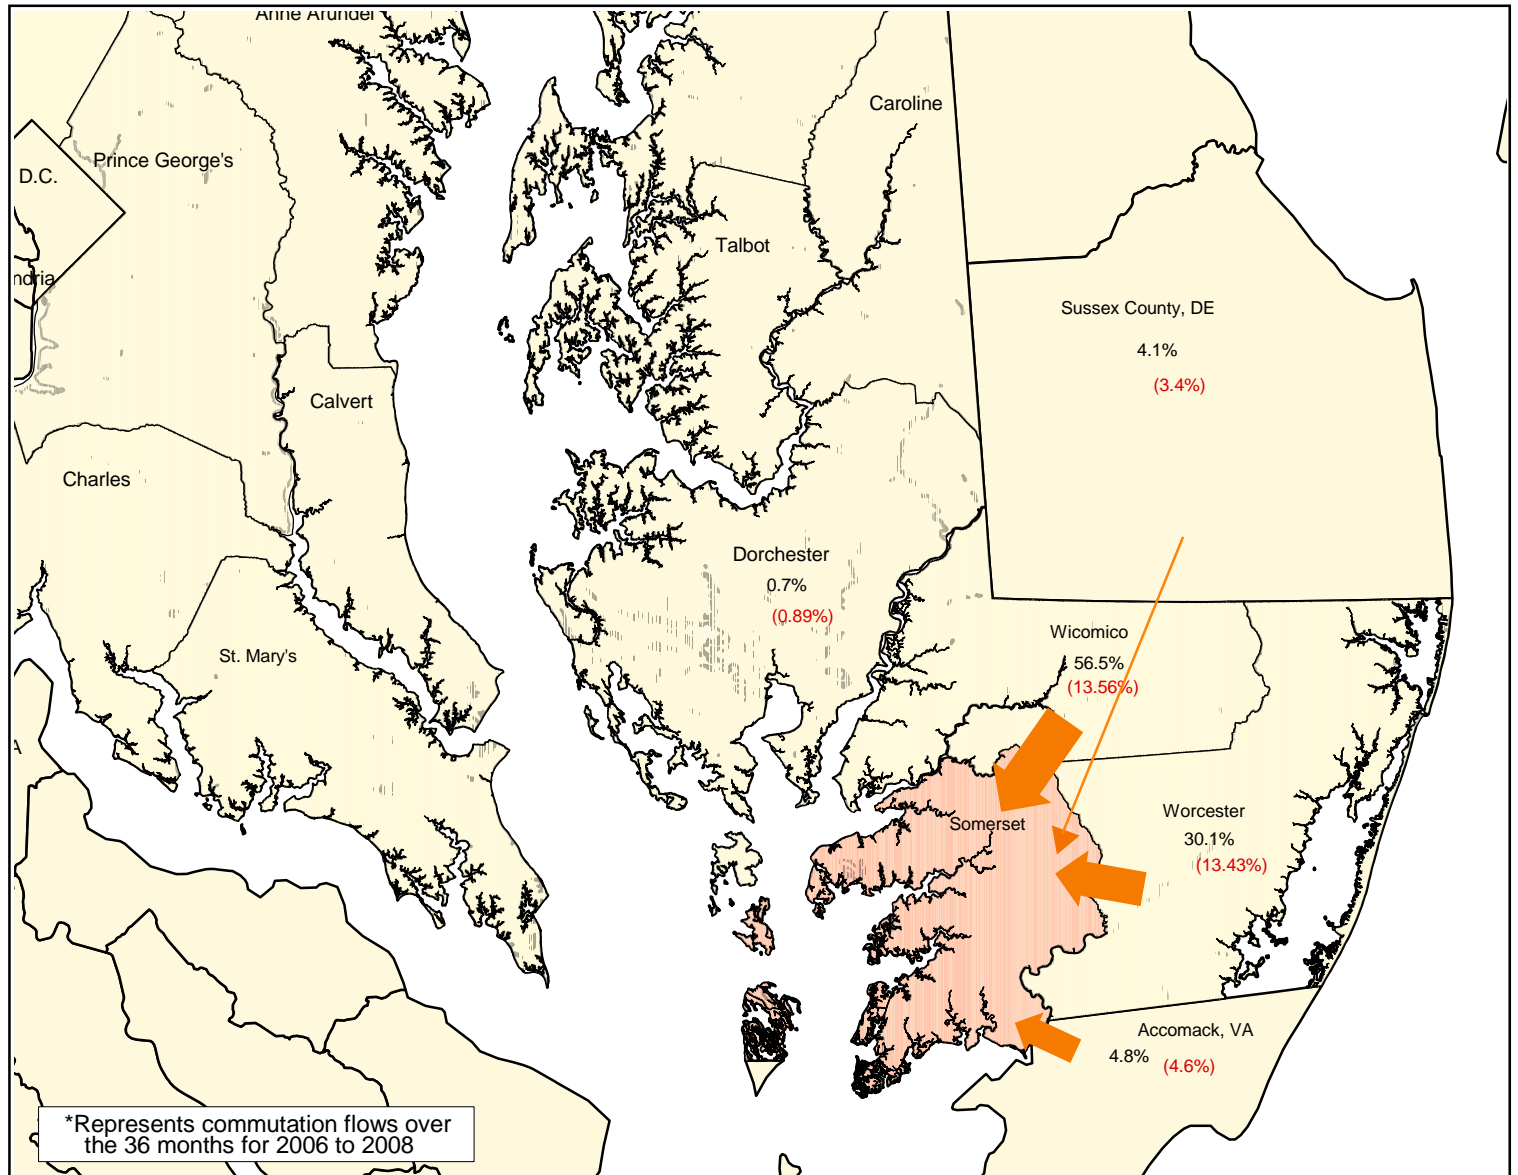

DISTRIBUTION OF INTER-COUNTY COMMUTERS WORKING IN SOMERSET COUNTY 2006 - 2008*

Somerset County Workers

From:		
Somerset County	5,220	903
Other Counties	2,920	181

Commuters From:	Number	MOE (+/-)
Wicomico, MD	1,650	409
Worcester, MD	880	396
Accomack, VA	140	135
Sussex County, DE	120	101
Baltimore, MD	30	36
Prince George's, MD	20	35
Dorchester, MD	20	26
Montgomery, MD	15	27
Caroline, MD	15	27
Kent, DE	15	24
Remainder of Counties:	15	30

(%) Margin of Error (+/-)

*Represents commutation flows over the 36 months for 2006 to 2008