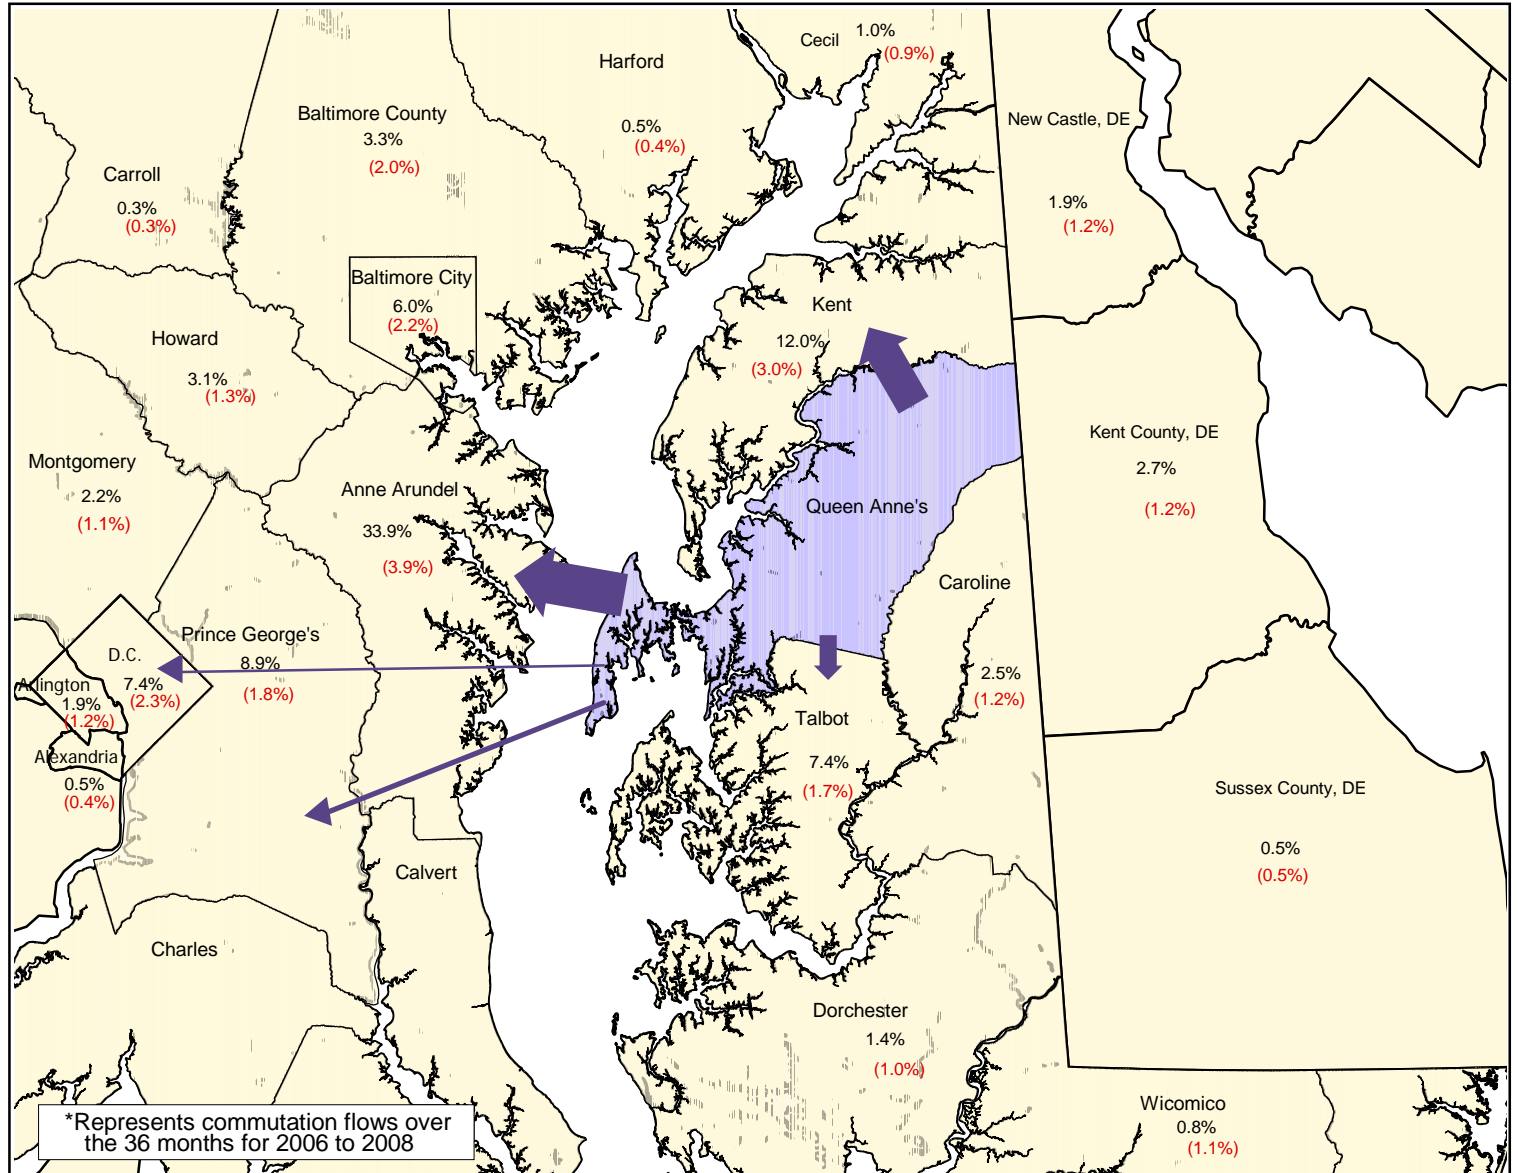

DISTRIBUTION OF QUEEN ANNE'S COUNTY RESIDENTS WORKING OUTSIDE THE COUNTY 2006-2008*

Queen Anne's County Residents

From:		
Queen Anne's County	10,470	660
Other Counties	13,195	566

Commuters From:	Number	MOE (+/-)
Anne Arundel, MD	4,470	549
Kent, MD	1,580	408
Prince George's, MD	1,170	239
Talbot, MD	975	230
District of Columbia	970	306
Baltimore City, MD	790	292
Baltimore, MD	435	270
Howard, MD	410	171
Kent, DE	355	162
Caroline, MD	325	158
Montgomery, MD	290	146
Arlington, VA	255	154
New Castle, DE	255	165
Dorchester, MD	185	136
Cecil, MD	130	120
Wicomico, MD	105	150
Fairfax, VA	75	64
Harford, MD	70	57
Sussex, DE	65	71
Alexandria, VA	65	58
Frederick, MD	40	44
Carroll, MD	35	45
Chester, PA	35	56
Remainder of Counties:	110	86

(%) Margin of Error (+/-)

Prepared by the Maryland Department of Planning, from U.S Census Bureau, American Community Survey Data, 2006 to 2008, Census Transportation Planning Products (CTPP), September 2010