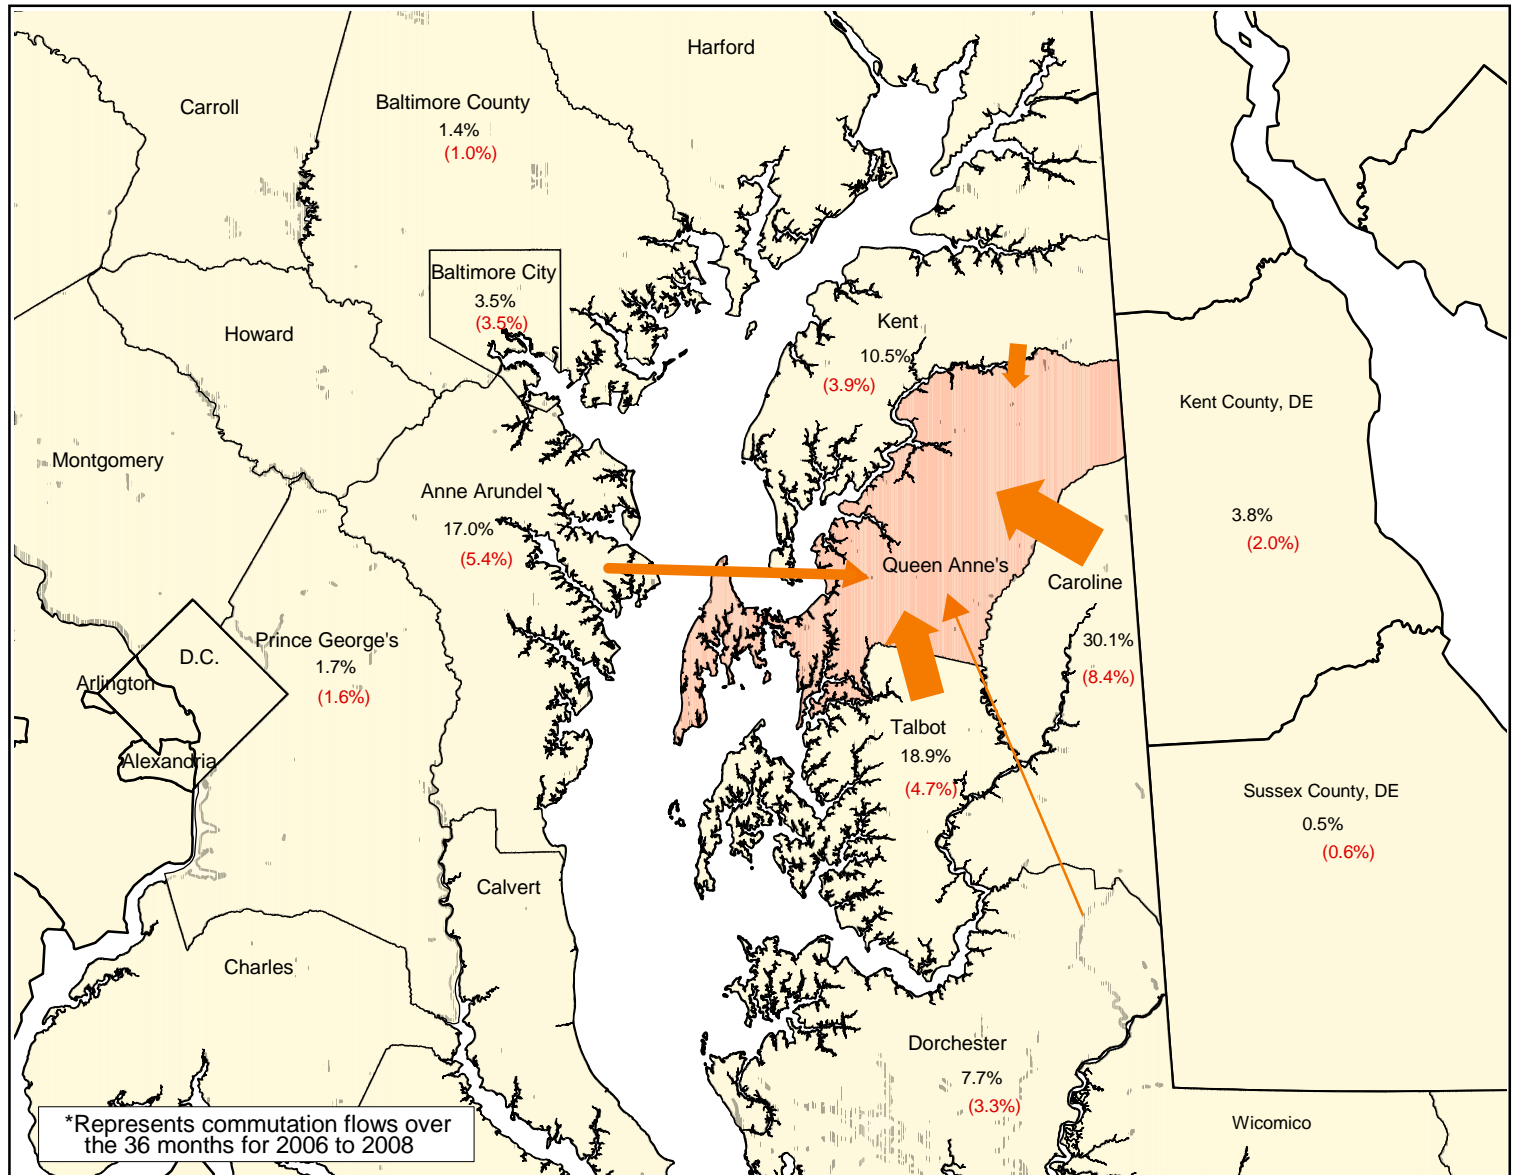

DISTRIBUTION OF INTER-COUNTY COMMUTERS WORKING IN QUEEN ANNE'S COUNTY 2006 - 2008*

Queen Anne's County Workers

From:		
Queen Anne's County	10,470	660
Other Counties	5,505	336

Commuters From:	Number	MOE (+/-)
Caroline, MD	1,655	473
Talbot, MD	1,040	264
Anne Arundel, MD	935	304
Kent, MD	580	216
Dorchester, MD	425	184
Kent, DE	210	112
Baltimore City, MD	195	193
Prince George's, MD	95	86
Montgomery, MD	80	129
Baltimore, MD	75	53
Howard, MD	65	72
Cecil, MD	40	39
District of Columbia	40	67
Sussex, DE	30	35
Calvert, MD	15	28
Worcester, MD	15	26
Lancaster, PA	10	20
Remainder of Counties:	0	0

(%) Margin of Error (+/-)

Prepared by the Maryland Department of Planning, from U.S Census Bureau, American Community Survey Data, 2006 to 2008, Census Transportation Planning Products (CTPP), September 2010