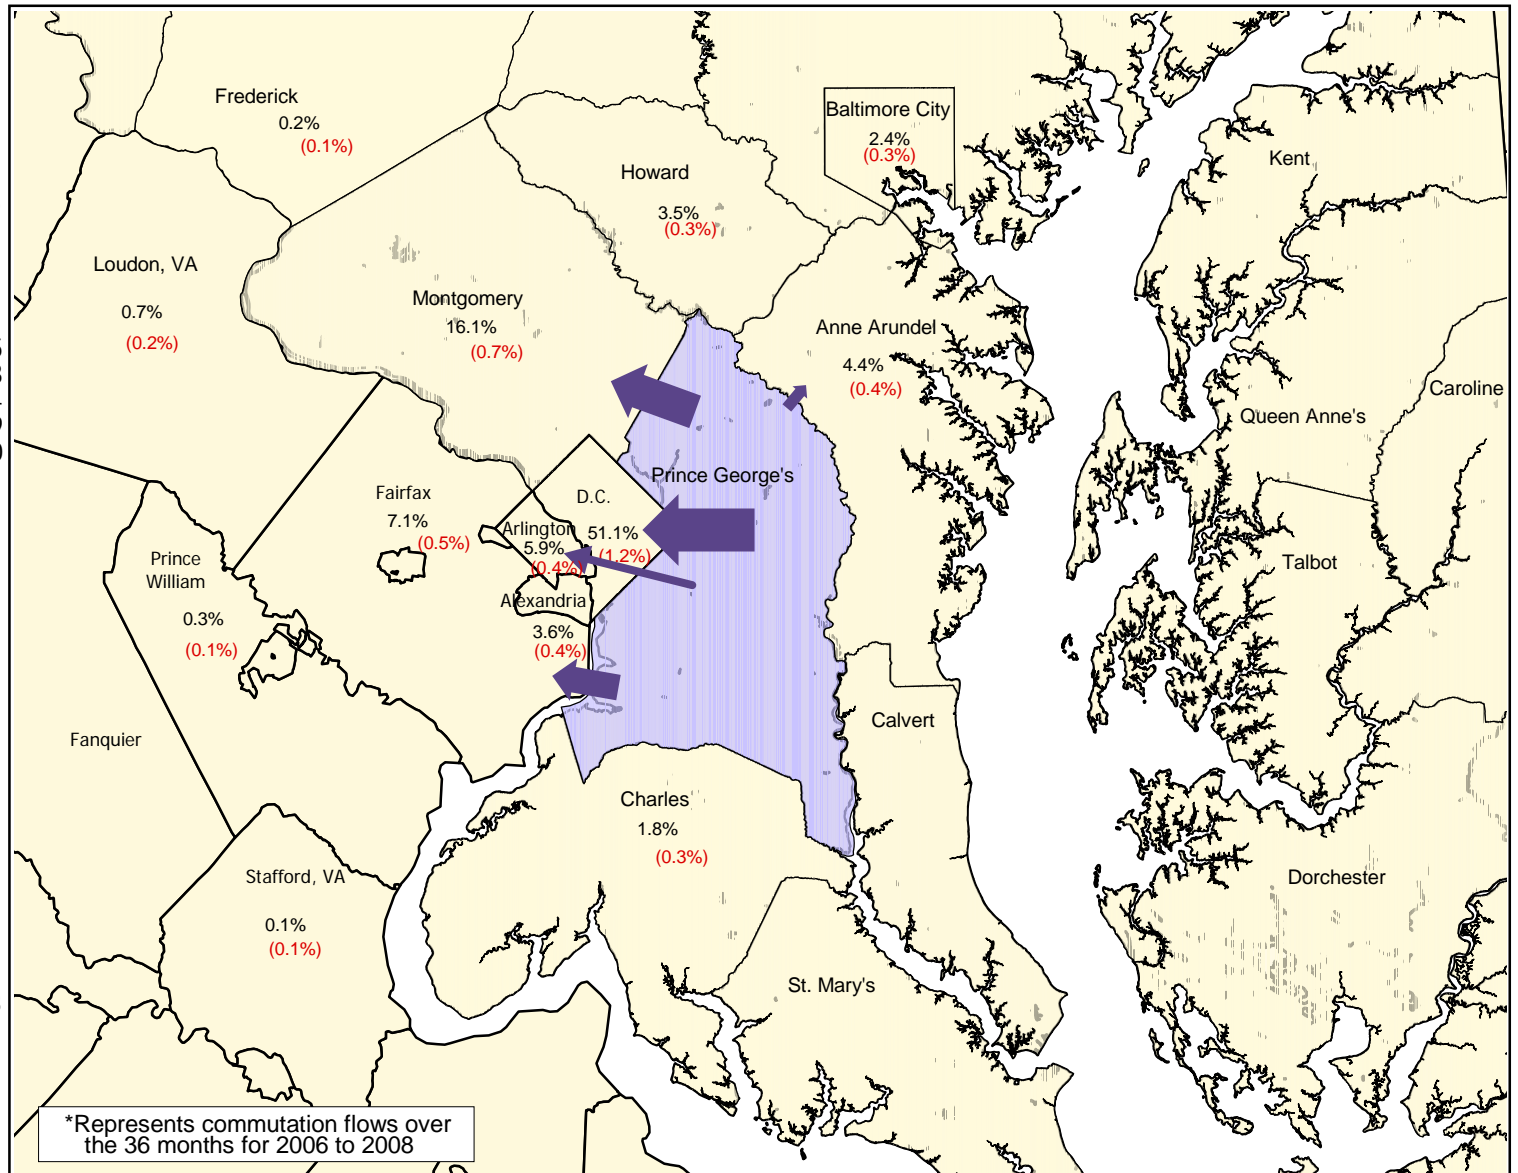

DISTRIBUTION OF PRINCE GEORGE'S COUNTY RESIDENTS WORKING OUTSIDE THE COUNTY 2006-2008*

Prince George's County Residents

From:		
Prince George's County	169,140	3,465
Other Counties	258,447	2,475

Commuters From:	Number	MOE (+/-)
District of Columbia	132,150	3,445
Montgomery, MD	41,720	1,873
Fairfax, VA	18,435	1,344
Arlington, VA	15,200	1,059
Anne Arundel, MD	11,490	1,090
Alexandria, VA	9,190	942
Howard, MD	9,015	834
Baltimore City, MD	6,080	709
Charles, MD	4,585	698
Baltimore, MD	2,830	567
Loudoun, VA	1,785	417
Fairfax, VA	1,115	395
Prince William, VA	760	300
Frederick, MD	630	264
Spotsylvania, VA	360	301
Calvert, MD	330	161
Manassas, VA	320	222
St. Mary's, MD	235	97
Stafford, VA	180	141
Washington, MD	170	144
King George, VA	155	85
Harford, MD	140	96
New Castle, DE	130	120

Remainder of Counties: 1,442 398

(%) Margin of Error (+/-)

*Represents commutation flows over the 36 months for 2006 to 2008

Prepared by the Maryland Department of Planning, from U.S Census Bureau, American Community Survey Data, 2006 to 2008, Census Transportation Planning Products (CTPP), September 2010