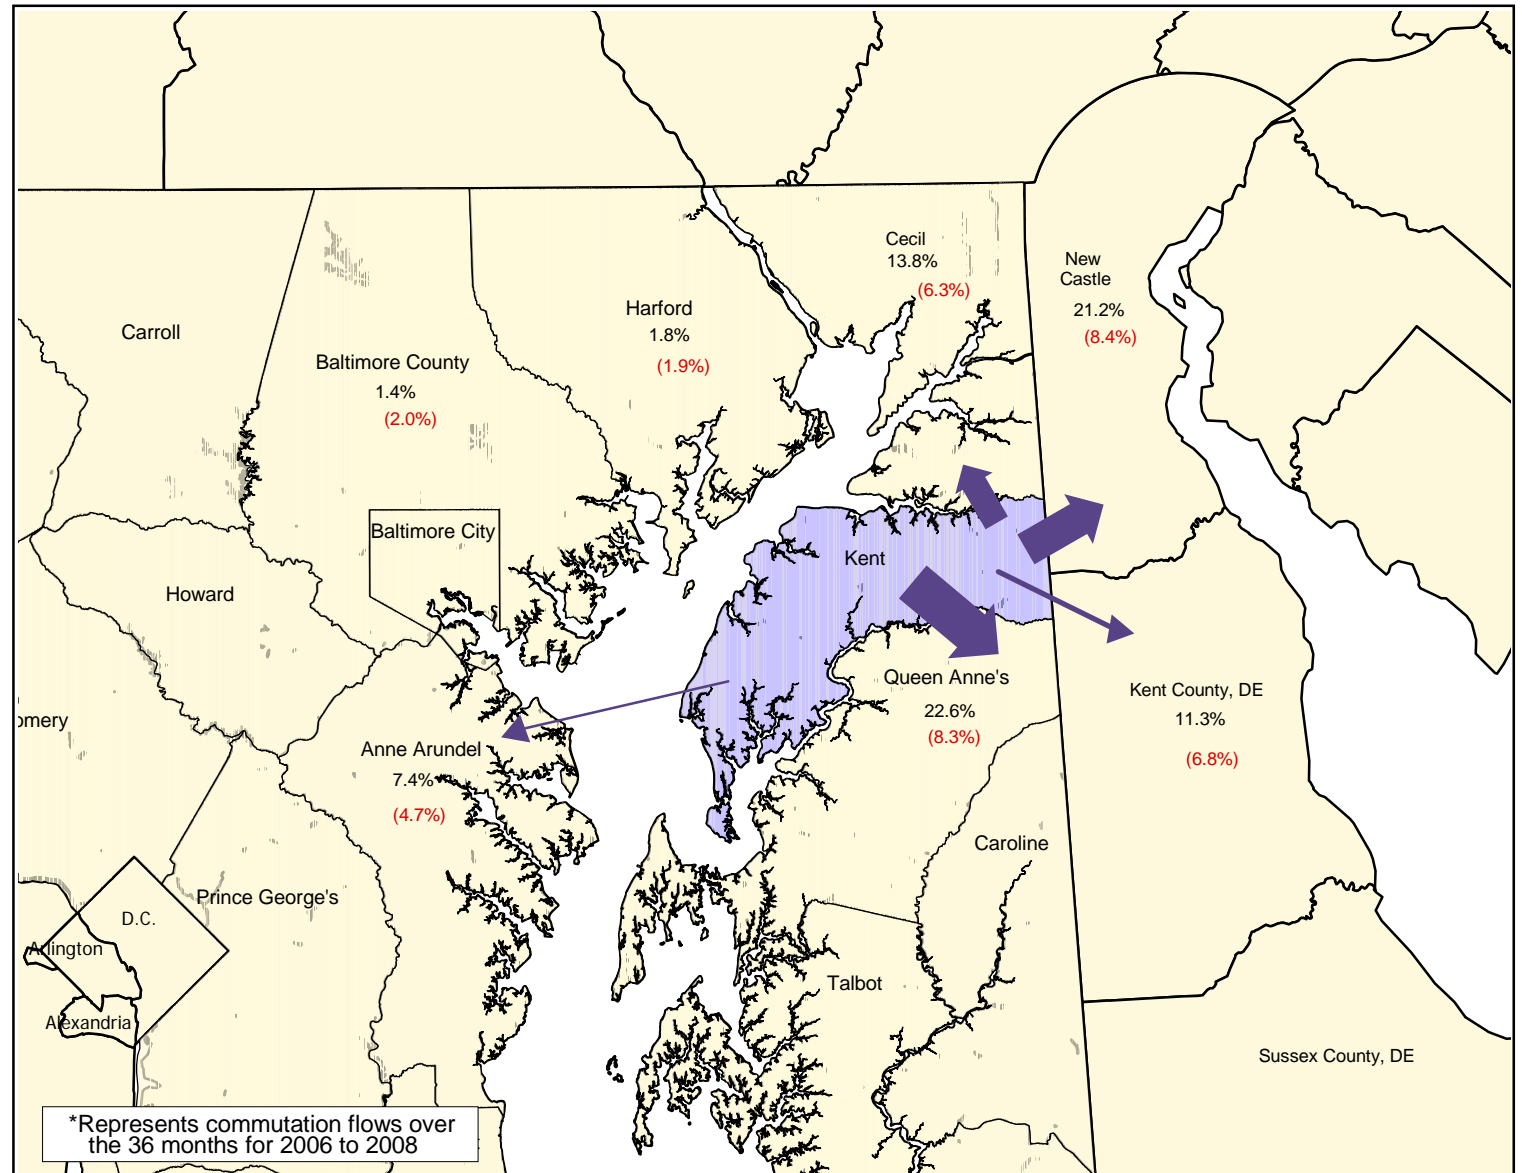

DISTRIBUTION OF KENT COUNTY RESIDENTS WORKING OUTSIDE THE COUNTY 2006-2008*

Kent County Residents

From:	Number	MOE (+/-)
Kent County	7,580	629
Other Counties	2,570	149

Commuters From:	Number	MOE (+/-)
Queen Anne's, MD	580	216
New Castle, DE	545	218
Cecil, MD	355	164
Kent, DE	290	175
Anne Arundel, MD	190	121
District of Columbia	70	85
Talbot, MD	60	73
Dorchester, MD	50	69
Harford, MD	45	50
Chester, PA	45	53
Caroline, MD	35	38
Prince George's, MD	35	43
Baltimore, MD	35	52
Howard, MD	30	55
Baltimore City, MD	30	36
Arlington, VA	30	49
Delaware, PA	30	44
Frederick, MD	25	46
Philadelphia, PA	25	29
Worcester, MD	15	30
Lancaster, PA	15	28
Remainder of Counties:	35	44

(%) Margin of Error (+/-)

*Represents commutation flows over the 36 months for 2006 to 2008

Prepared by the Maryland Department of Planning, from U.S Census Bureau, American Community Survey Data, 2006 to 2008, Census Transportation Planning Products (CTPP), September 2010