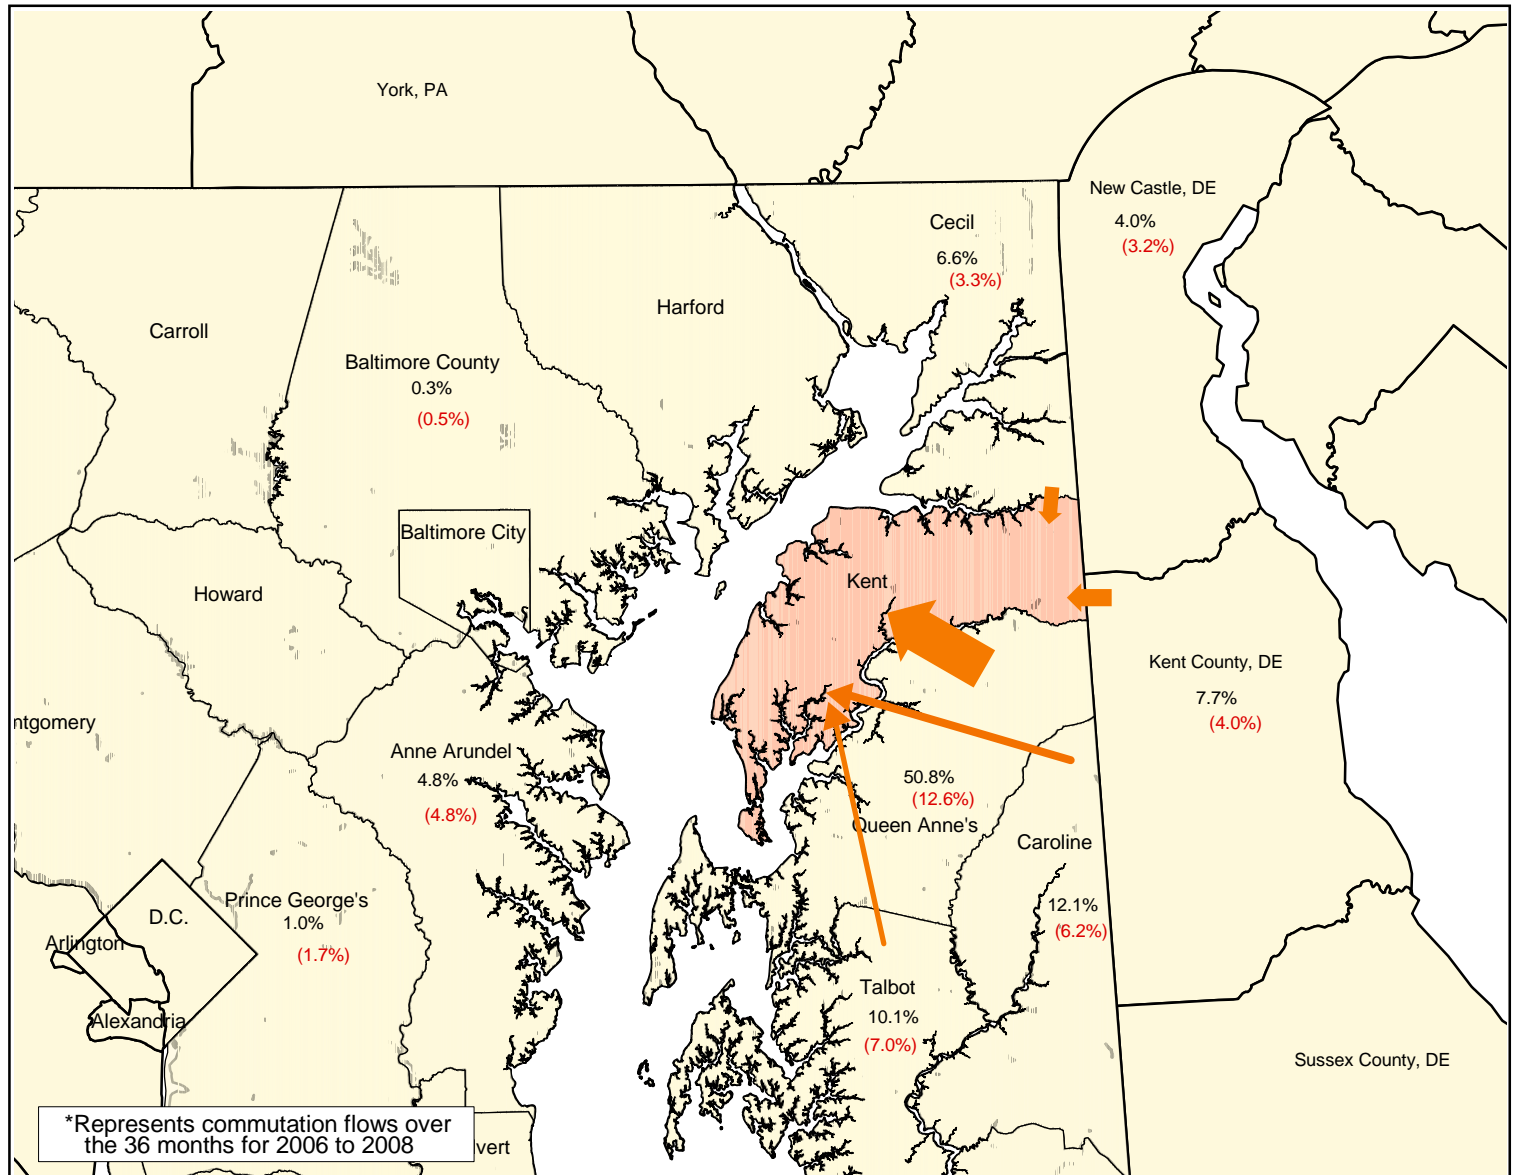

DISTRIBUTION OF INTER-COUNTY COMMUTERS WORKING IN KENT COUNTY 2006 - 2008*

Kent County Workers

From:		
Kent County	7,580	629
Other Counties	3,110	216

Commuters From:	Number	MOE (+/-)
Queen Anne's, MD	1,580	408
Caroline, MD	375	196
Talbot, MD	315	220
Kent, DE	240	127
Cecil, MD	205	103
Anne Arundel, MD	150	149
New Castle, DE	125	99
Montgomery, MD	45	53
Prince George's, MD	30	52
Dorchester, MD	25	35
Baltimore, MD	10	15
Remainder of Counties:	10	15

(%) Margin of Error (+/-)

Prepared by the Maryland Department of Planning, from U.S Census Bureau, American Community Survey Data, 2006 to 2008, Census Transportation Planning Products (CTPP), September 2010