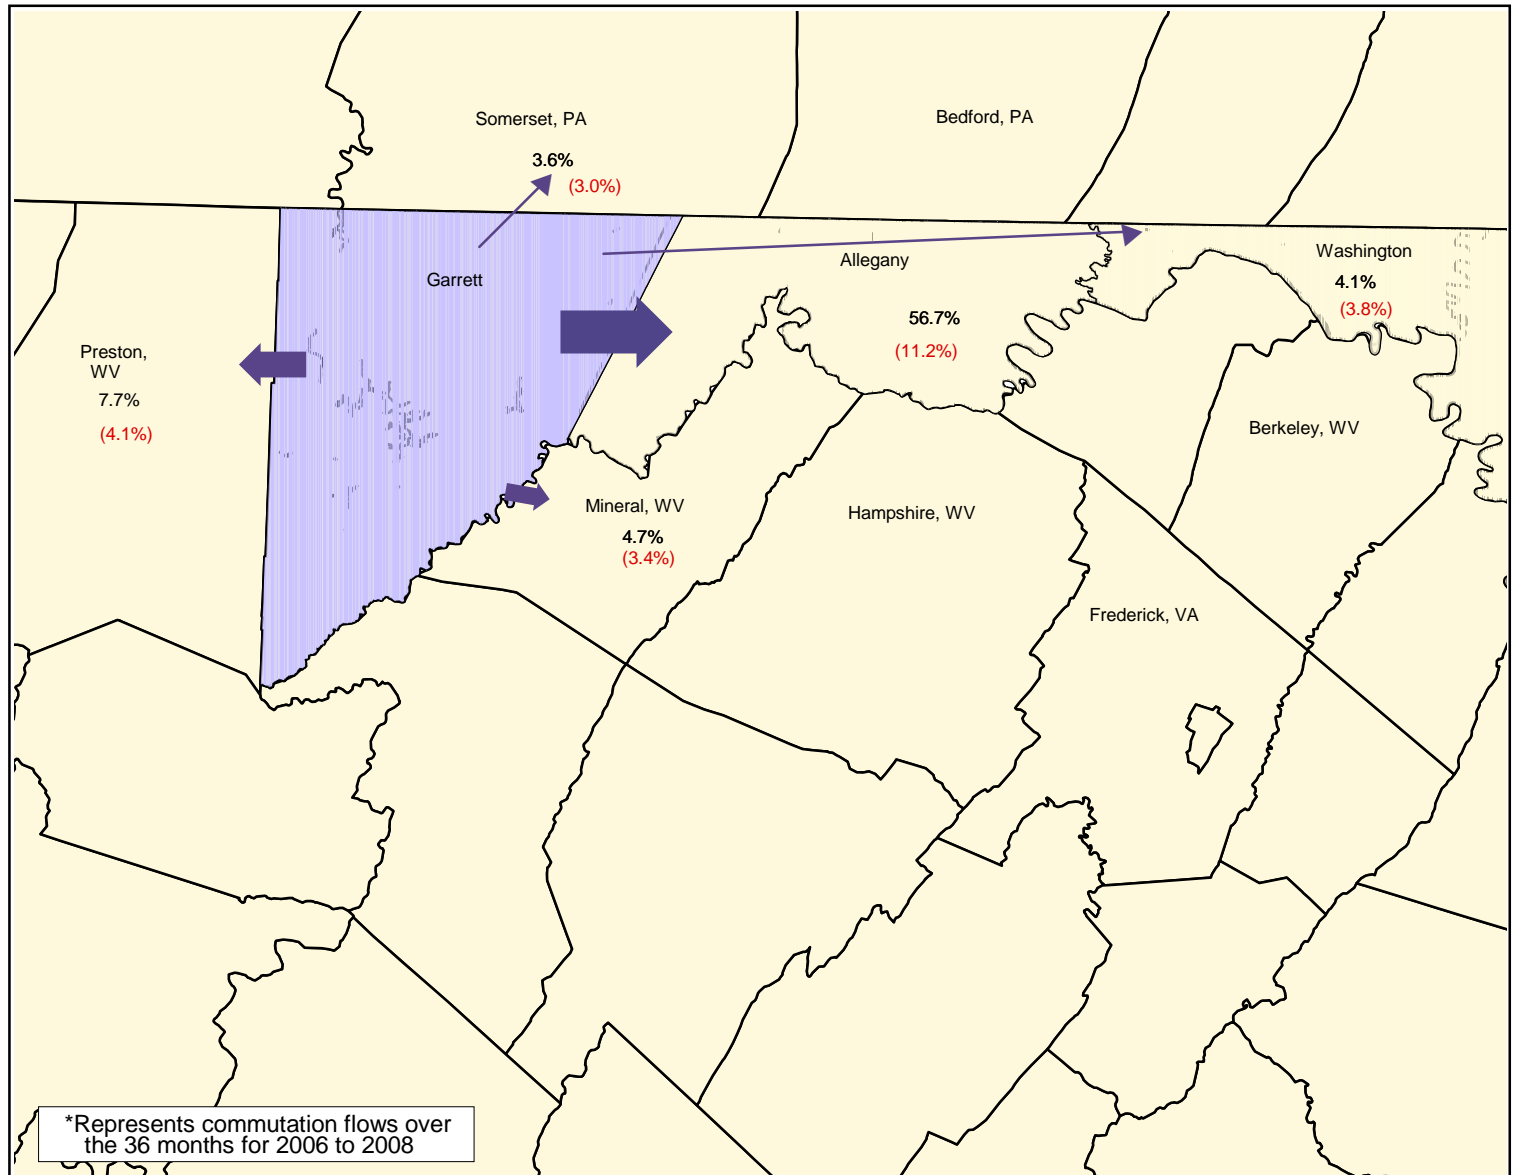

DISTRIBUTION OF GARRETT COUNTY RESIDENTS WORKING OUTSIDE THE COUNTY 2006-2008*

Garrett County Residents

From:		
Garrett County	11,465	499
Other Counties	2,663	149

Commuters From:	Number	MOE (+/-)
Allegany, MD	1,510	309
Preston, WV	205	109
Mineral, WV	125	91
Washington, MD	110	102
Somerset, PA	95	81
Frederick, MD	55	56
Prince George's, MD	40	47
Montgomery, MD	30	49
District of Columbia	30	44
Baltimore, MD	20	39
Anne Arundel, MD	15	26
Baltimore City, MD	15	32
Arlington, VA	10	23
Fairfax, VA	4	10
Alexandria, VA	4	8

Remainder of Counties: 395 156

(%) Margin of Error (+/-)

*Represents commutation flows over the 36 months for 2006 to 2008