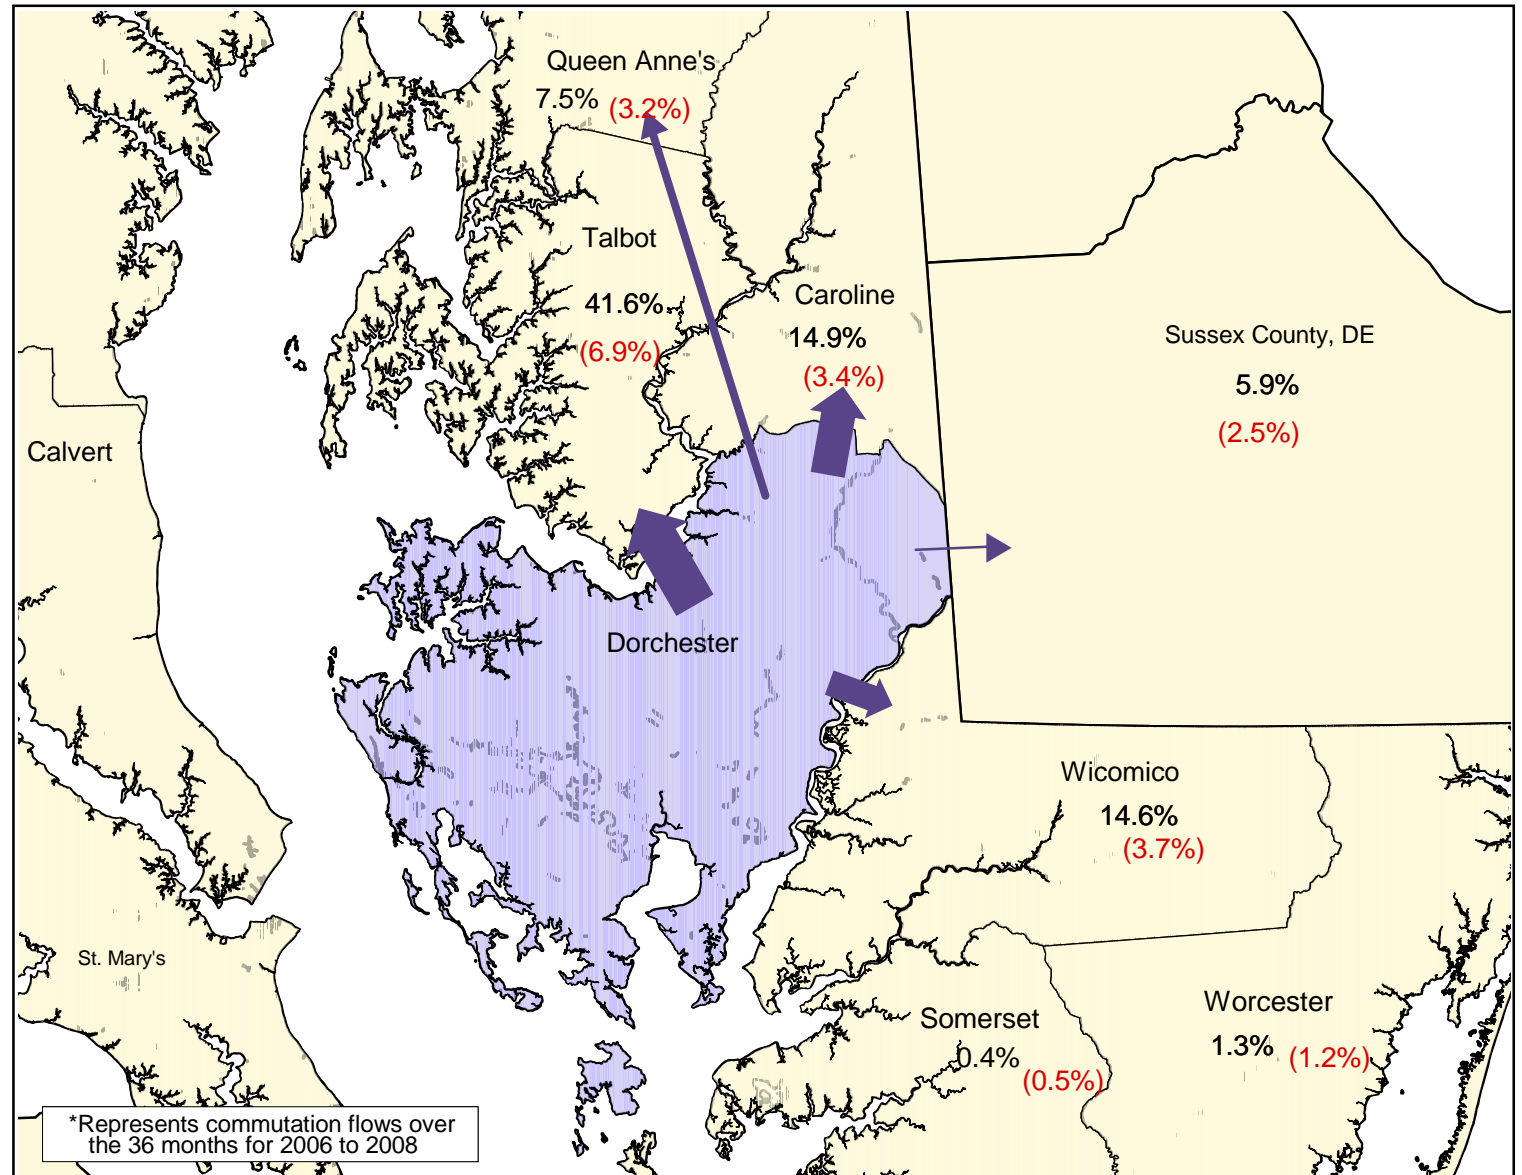

DISTRIBUTION OF DORCHESTER COUNTY RESIDENTS WORKING OUTSIDE THE COUNTY 2006-2008*

Dorchester County Residents

From:		
Dorchester County	9,775	601
Other Counties	5,634	249

Commuters From:

	Number	MOE (+/-)

Talbot, MD	2,345	402
Caroline, MD	840	193
Wicomico, MD	820	214
Queen Anne's, MD	425	184
Sussex, DE	335	140
Baltimore City, MD	220	145
Anne Arundel, MD	175	99
Baltimore, MD	140	108
Montgomery, MD	95	92
Worcester, MD	75	66
Fairfax, VA	50	48
Prince George's, MD	30	33
Kent, MD	25	35
Somerset, MD	20	26
Howard, MD	20	32
District of Columbia	15	31
Kent, DE	4	14

Remainder of Counties: 0 0

(%) Margin of Error (+/-)

Prepared by the Maryland Department of Planning, from U.S Census Bureau, American Community Survey Data, 2006 to 2008, Census Transportation Planning Products (CTPP), September 2010