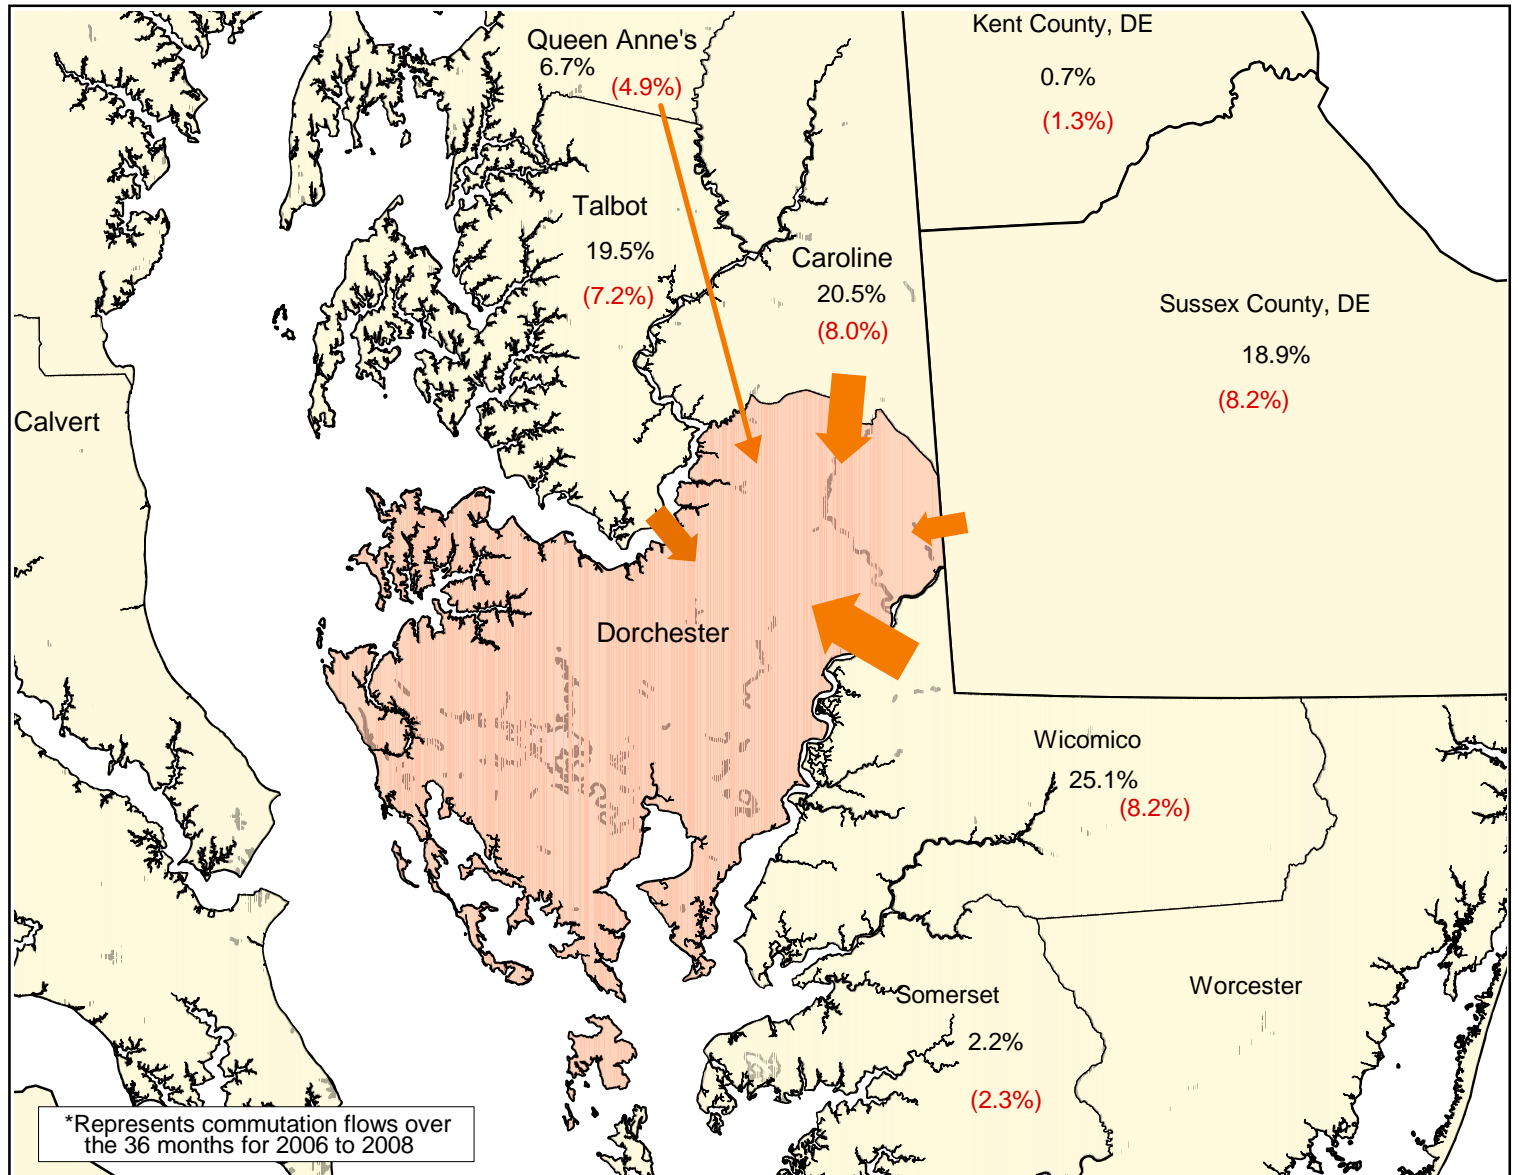

DISTRIBUTION OF INTER-COUNTY COMMUTERS WORKING IN DORCHESTER COUNTY 2006 - 2008*

Dorchester County Workers

From:		
Dorchester County	9,775	601
Other Counties	2,750	169

Commuters From:	Number	MOE (+/-)
Wicomico, MD	690	230
Caroline, MD	565	224
Talbot, MD	535	200
Sussex, DE	520	227
Queen Anne's, MD	185	136
Somerset, MD	60	62
Baltimore, MD	55	58
Kent, MD	50	69
Anne Arundel, MD	35	41
Montgomery, MD	35	61
Kent, DE	20	36
Remainder of Counties:	0	0

(%) Margin of Error (+/-)

Prepared by the Maryland Department of Planning, from U.S Census Bureau, American Community Survey Data, 2006 to 2008, Census Transportation Planning Products (CTPP), September 2010