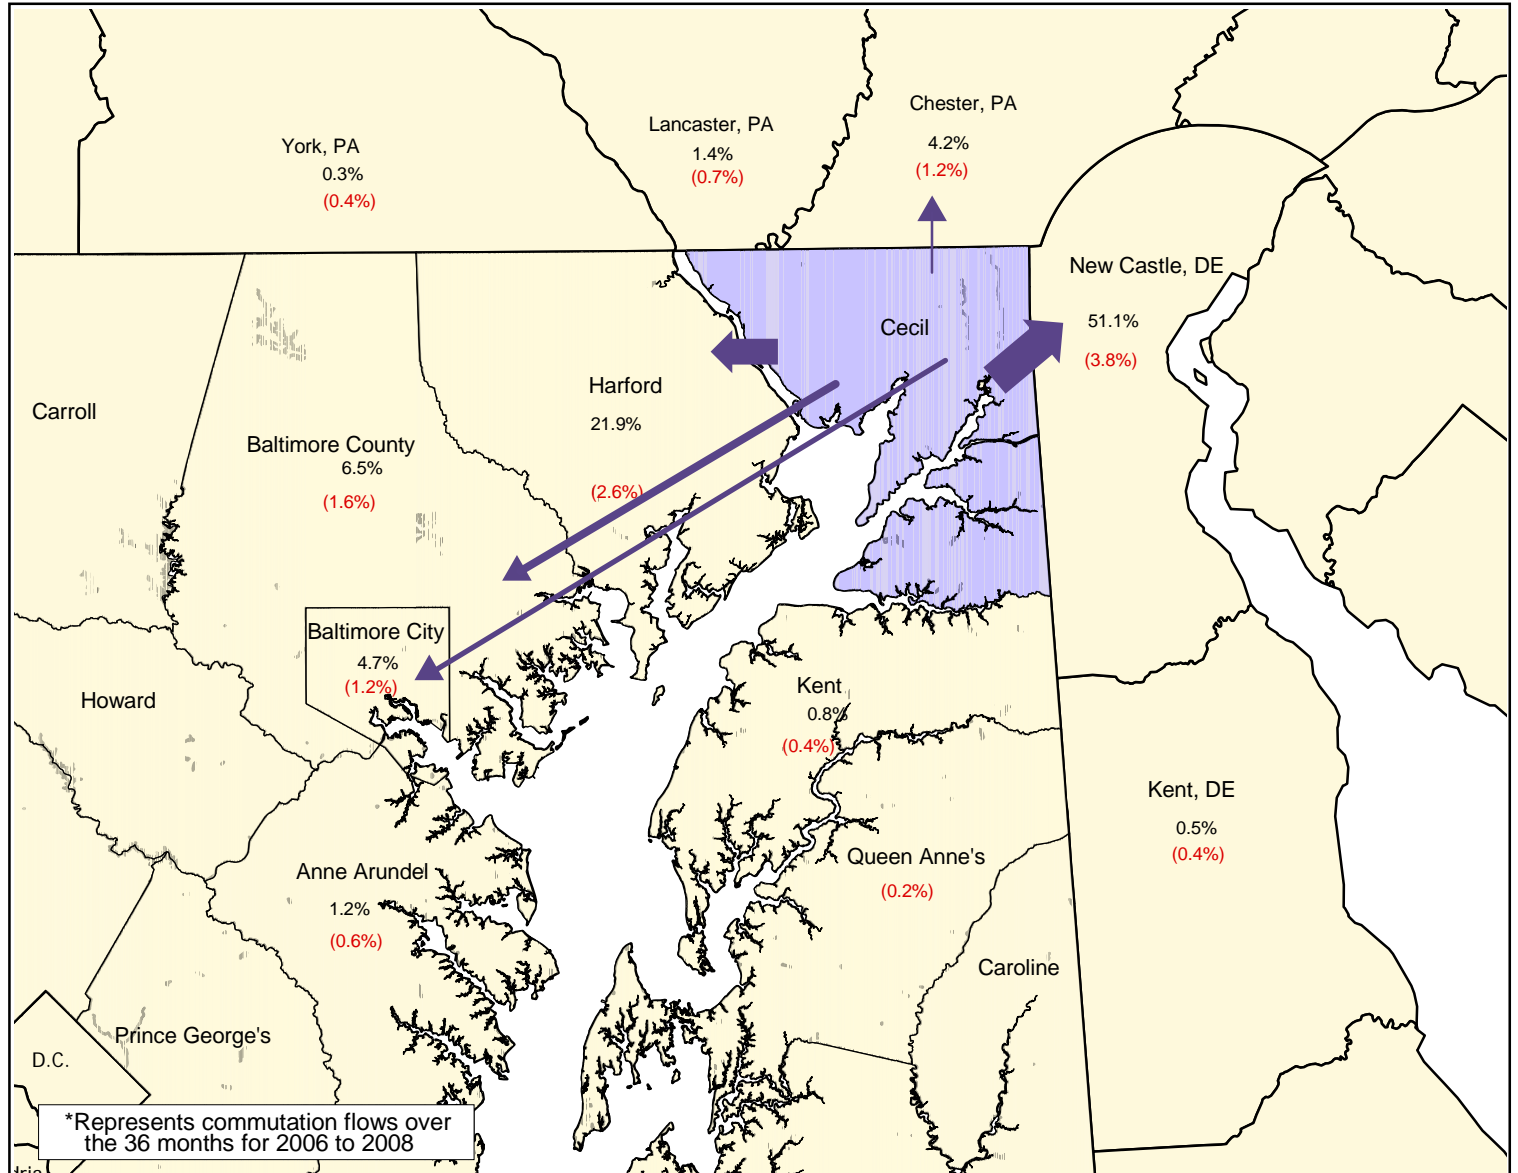

DISTRIBUTION OF CECIL COUNTY RESIDENTS WORKING OUTSIDE THE COUNTY 2006-2008*

Cecil County Residents

From:		
Cecil County	23,645	1,457
Other Counties	25,769	603

Commuters From:	Number	MOE (+/-)
New Castle, DE	13,160	1,016
Harford, MD	5,645	689
Baltimore, MD	1,675	421
Baltimore City, MD	1,215	315
Chester, PA	1,070	307
Philadelphia, PA	450	191
Lancaster, PA	355	169
Anne Arundel, MD	305	152
Delaware, PA	295	115
Kent, MD	205	103
District of Columbia	200	119
Howard, MD	140	107
Kent, DE	135	106
Wicomico, MD	115	183
York, PA	85	110
Montgomery, MD	55	53
Arlington, VA	45	78
Queen Anne's, MD	40	39
Sussex, DE	25	31
Prince George's, MD	20	41
Carroll, MD	20	40
Frederick, MD	20	34
Worcester, MD	20	37

Remainder of Counties: 474 176

(%) Margin of Error (+/-)

Prepared by the Maryland Department of Planning, from U.S Census Bureau, American Community Survey Data, 2006 to 2008, Census Transportation Planning Products (CTPP), September 2010