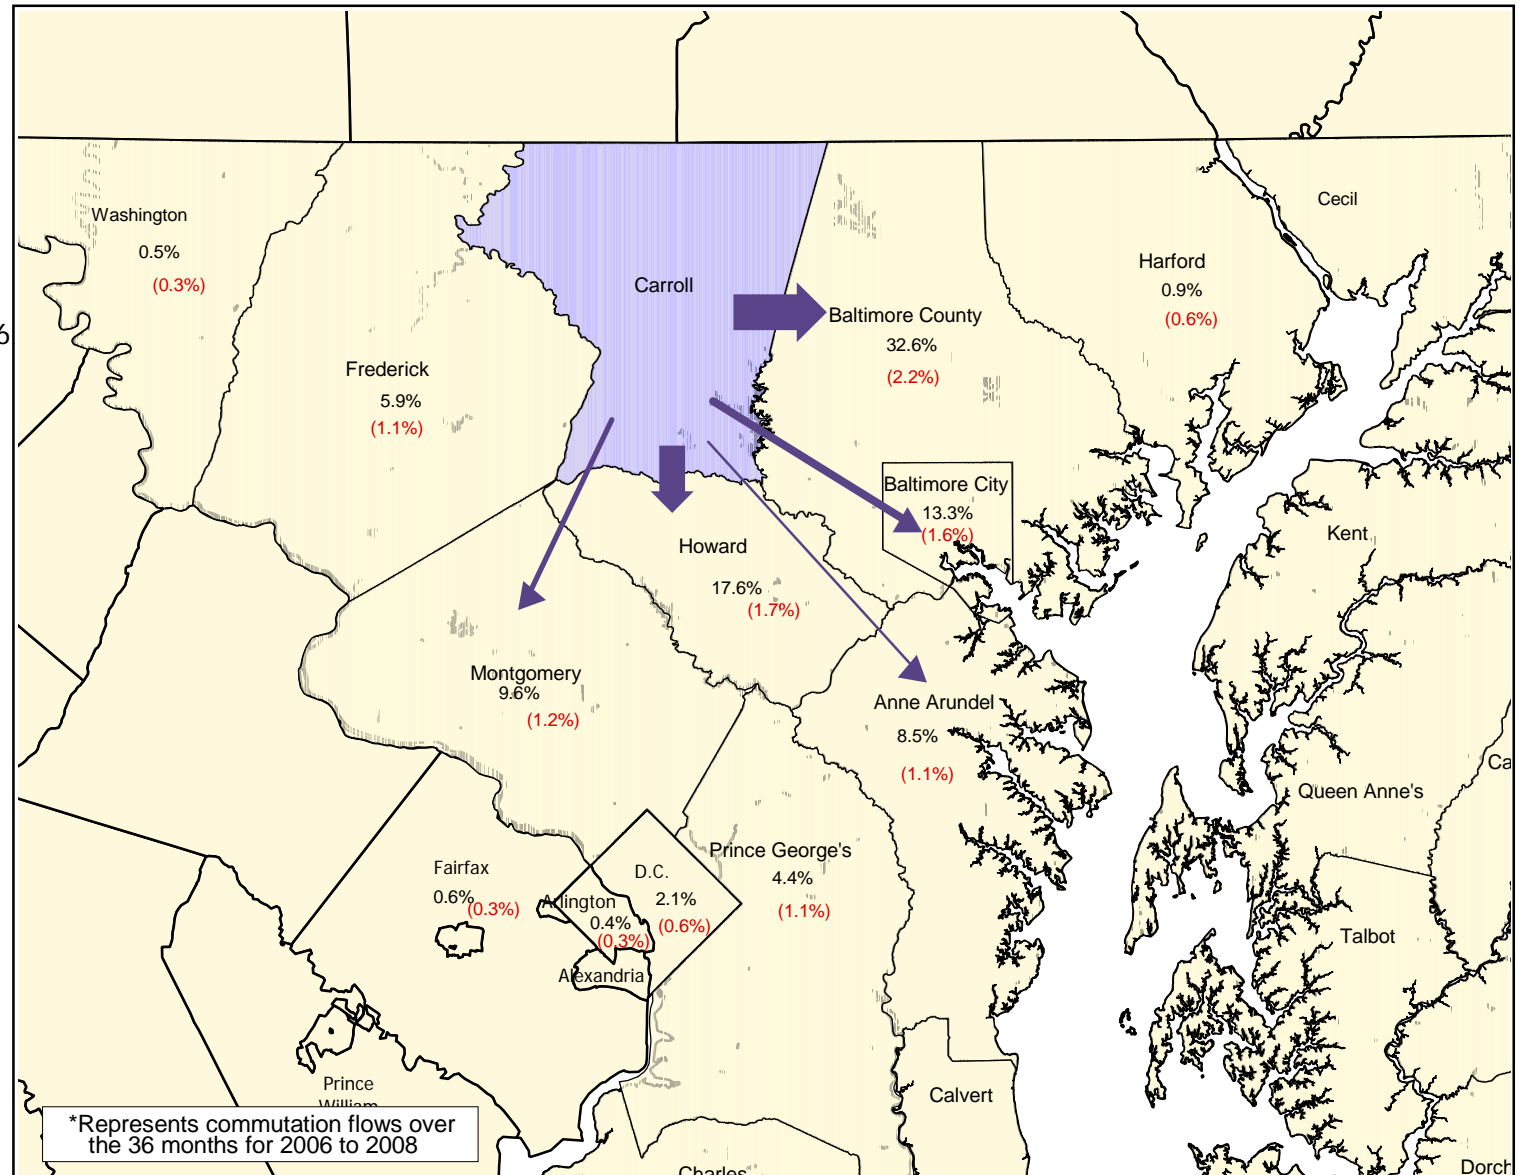

DISTRIBUTION OF CARROLL COUNTY RESIDENTS WORKING OUTSIDE THE COUNTY 2006-2008*

Carroll County Residents

From:		
Carroll County	38,850	1,504
Other Counties	46,755	961

Commuters From:	Number	MOE (+/-)
Baltimore, MD	15,250	1,056
Howard, MD	8,210	810
Baltimore City, MD	6,220	760
Montgomery, MD	4,500	576
Anne Arundel, MD	3,970	536
Frederick, MD	2,740	497
Prince George's, MD	2,035	497
District of Columbia	980	297
York, PA	725	263
Harford, MD	425	283
Adams, PA	370	147
Fairfax, VA	280	133
Washington, MD	230	120
Arlington, VA	185	126
Prince William, VA	105	98
Calvert, MD	85	86
Philadelphia, PA	55	45
Lancaster, PA	50	59
Loudoun, VA	45	48
Alexandria city, VA	40	47
New Castle, DL	40	65
Allegheny, MD	35	42

Remainder of Counties: 180 102

(%) Margin of Error (+/-)

Prepared by the Maryland Department of Planning, from U.S Census Bureau, American Community Survey Data, 2006 to 2008, Census Transportation Planning Products (CTPP), September 2010