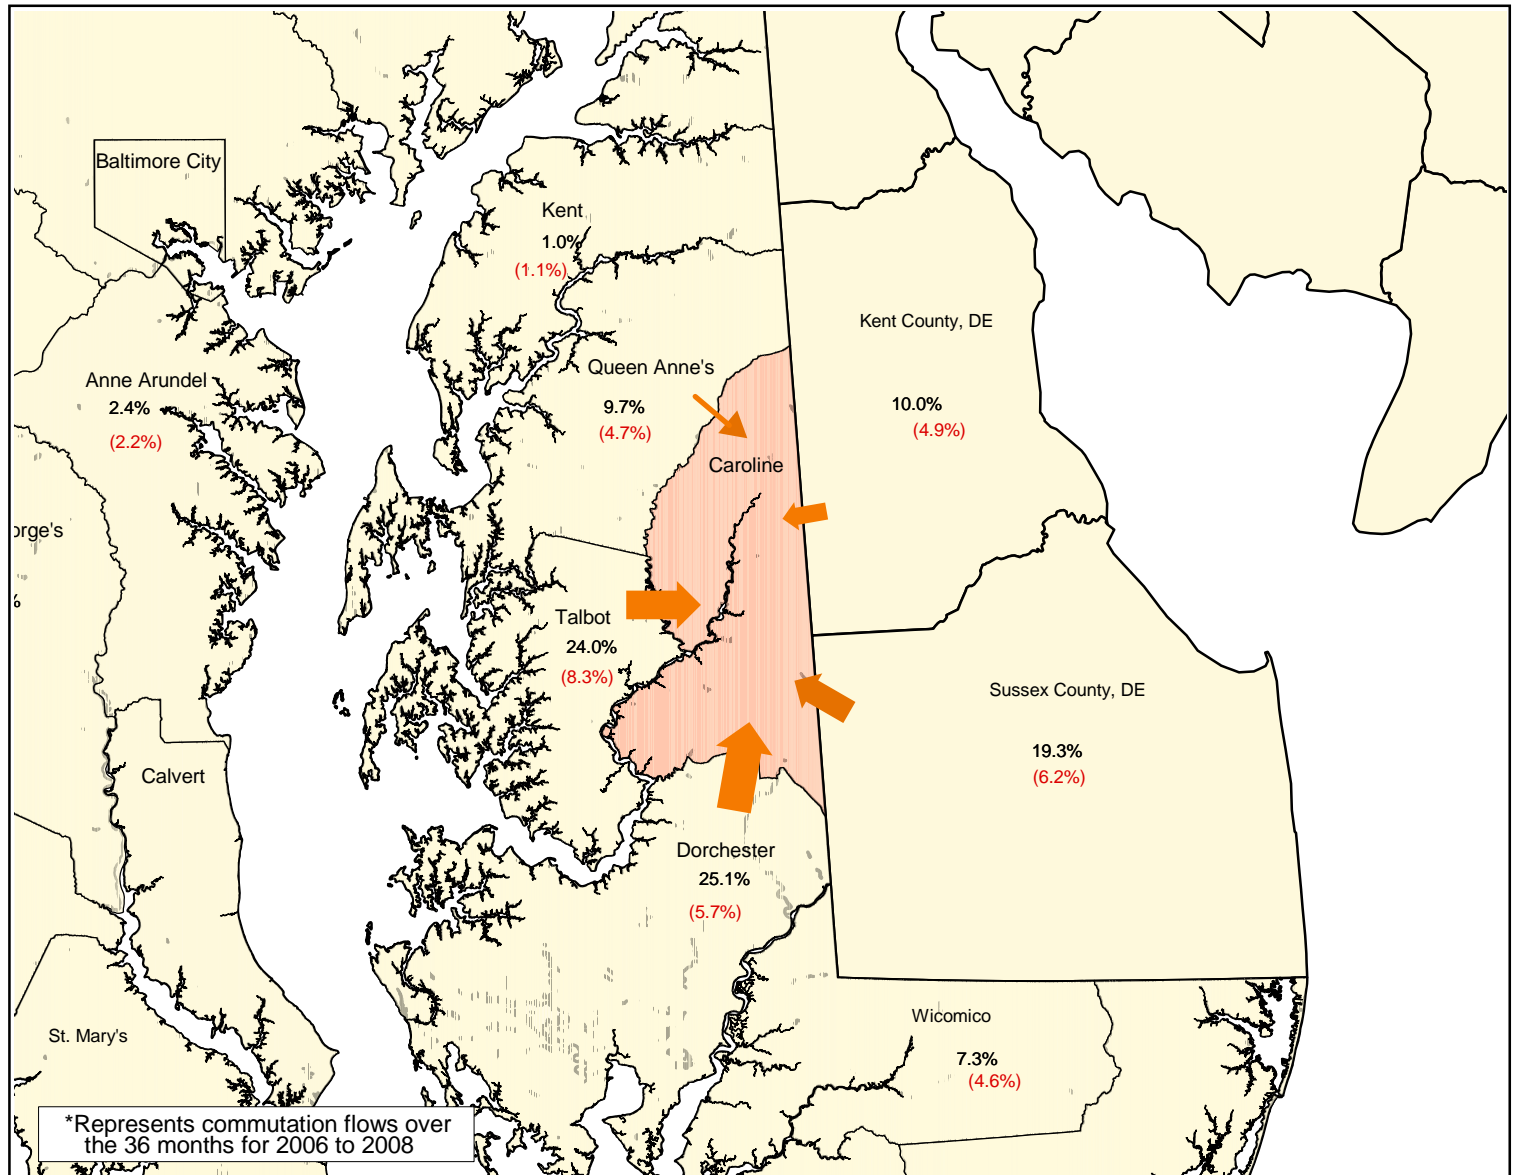

DISTRIBUTION OF INTER-COUNTY COMMUTERS WORKING IN CAROLINE COUNTY 2006 - 2008*

Caroline County Workers

From:	Number	MOE (+/-)
Caroline County	6,850	761
Other Counties	3,350	146
Commuters From:	Number	MOE (+/-)
Dorchester, MD	840	193
Talbot, MD	805	279
Sussex, DE	645	209
Kent, DE	335	164
Queen Anne's, MD	325	158
Wicomico, MD	245	155
Anne Arundel, MD	80	74
Prince George's, MD	40	45
Kent, MD	35	38
Remainder of Counties:	0	0