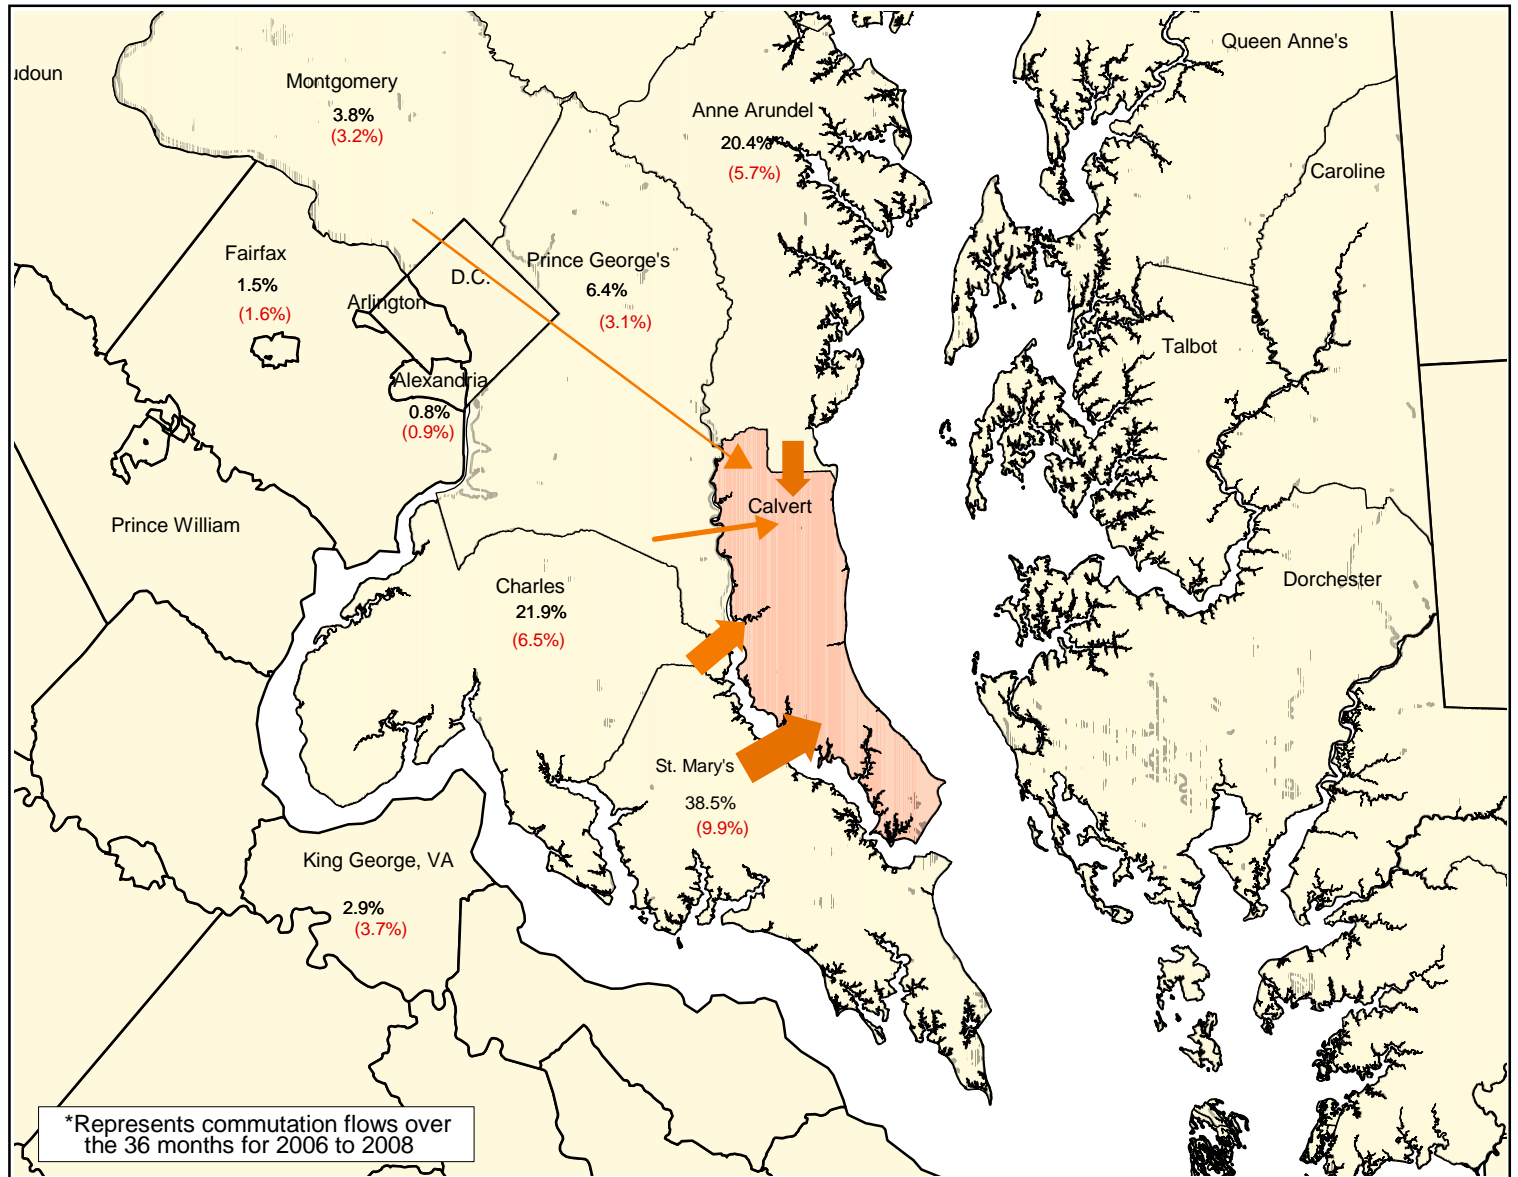

DISTRIBUTION OF INTER-COUNTY COMMUTERS WORKING IN CALVERT COUNTY 2006 - 2008*

Calvert County Workers

From:		
Calvert County	19,110	1,366
Other Counties	5,193	210

Commuters From:	Number	MOE (+/-)
St. Mary's, MD	2,000	521
Charles, MD	1,135	343
Anne Arundel, MD	1,060	299
Prince George's, MD	330	161
Montgomery, MD	195	165
King George, VA	150	190
Carroll, MD	85	86
Fairfax, VA	80	81
Alexandria city, VA	40	48
Baltimore, MD	35	45
Baltimore City, MD	30	49
Washington, MD	15	25
Frederick, MD	4	161
York, PA	4	9
Remainder of Counties:	30	47

(%) Margin of Error (+/-)

*Represents commutation flows over the 36 months for 2006 to 2008