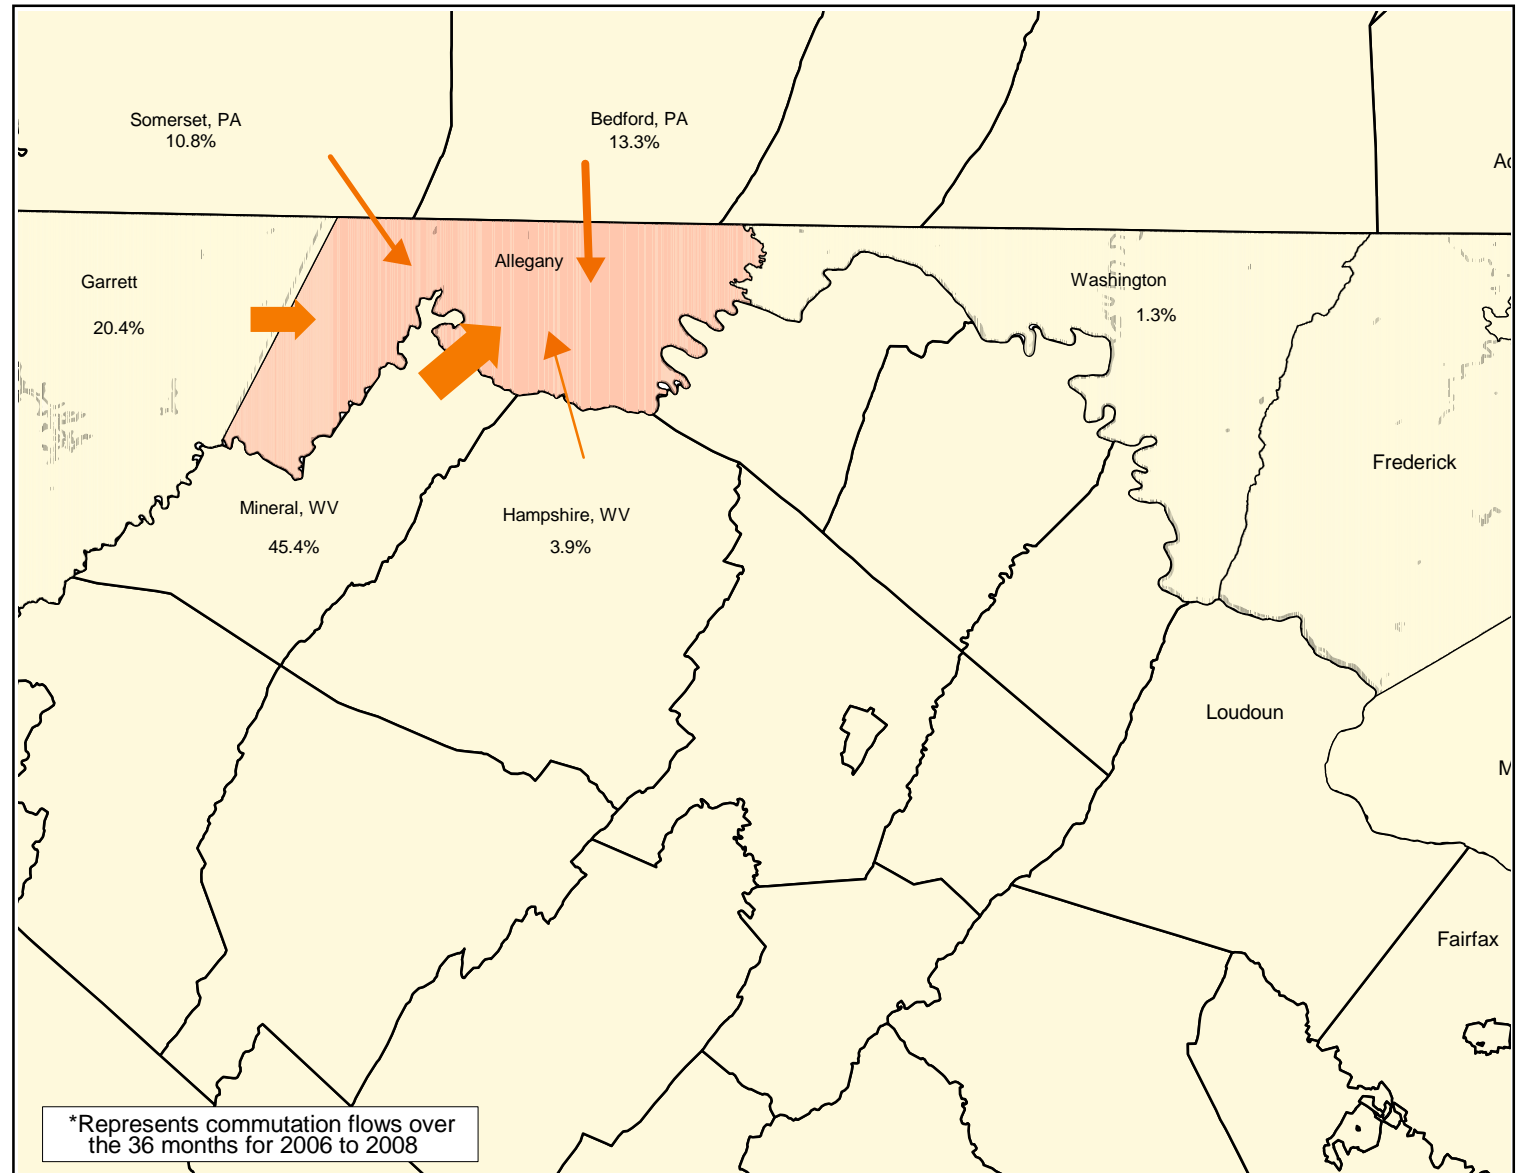

DISTRIBUTION OF INTER-COUNTY COMMUTERS WORKING IN ALLEGANY COUNTY 2006 - 2008*

Allegany County Workers

From:	Number	MOE (+/-)
Allegany County	24,995	1,033
Other Counties	7,420	192

Commuters From:

Number	MOE (+/-)

Mineral, WV	3,365	482
Garrett, MD	1,510	309
Bedford, PA	985	164
Somerset, PA	800	173
Hampshire, WV	290	140
Washington, MD	100	77
Preston, WV	75	61
Baltimore, MD	70	67
Anne Arundel, MD	50	61
Carroll, MD	35	42
Charles, MD	35	58
Prince George's, MD	20	38
District of Columbia	20	34
Baltimore City, MD	15	26

Remainder of Counties: 50 44

(%) Margin of Error (+/-)

Prepared by the Maryland Department of Planning, from U.S Census Bureau, American Community Survey Data, 2006 to 2008, Census Transportation Planning Products (CTPP), September 2010