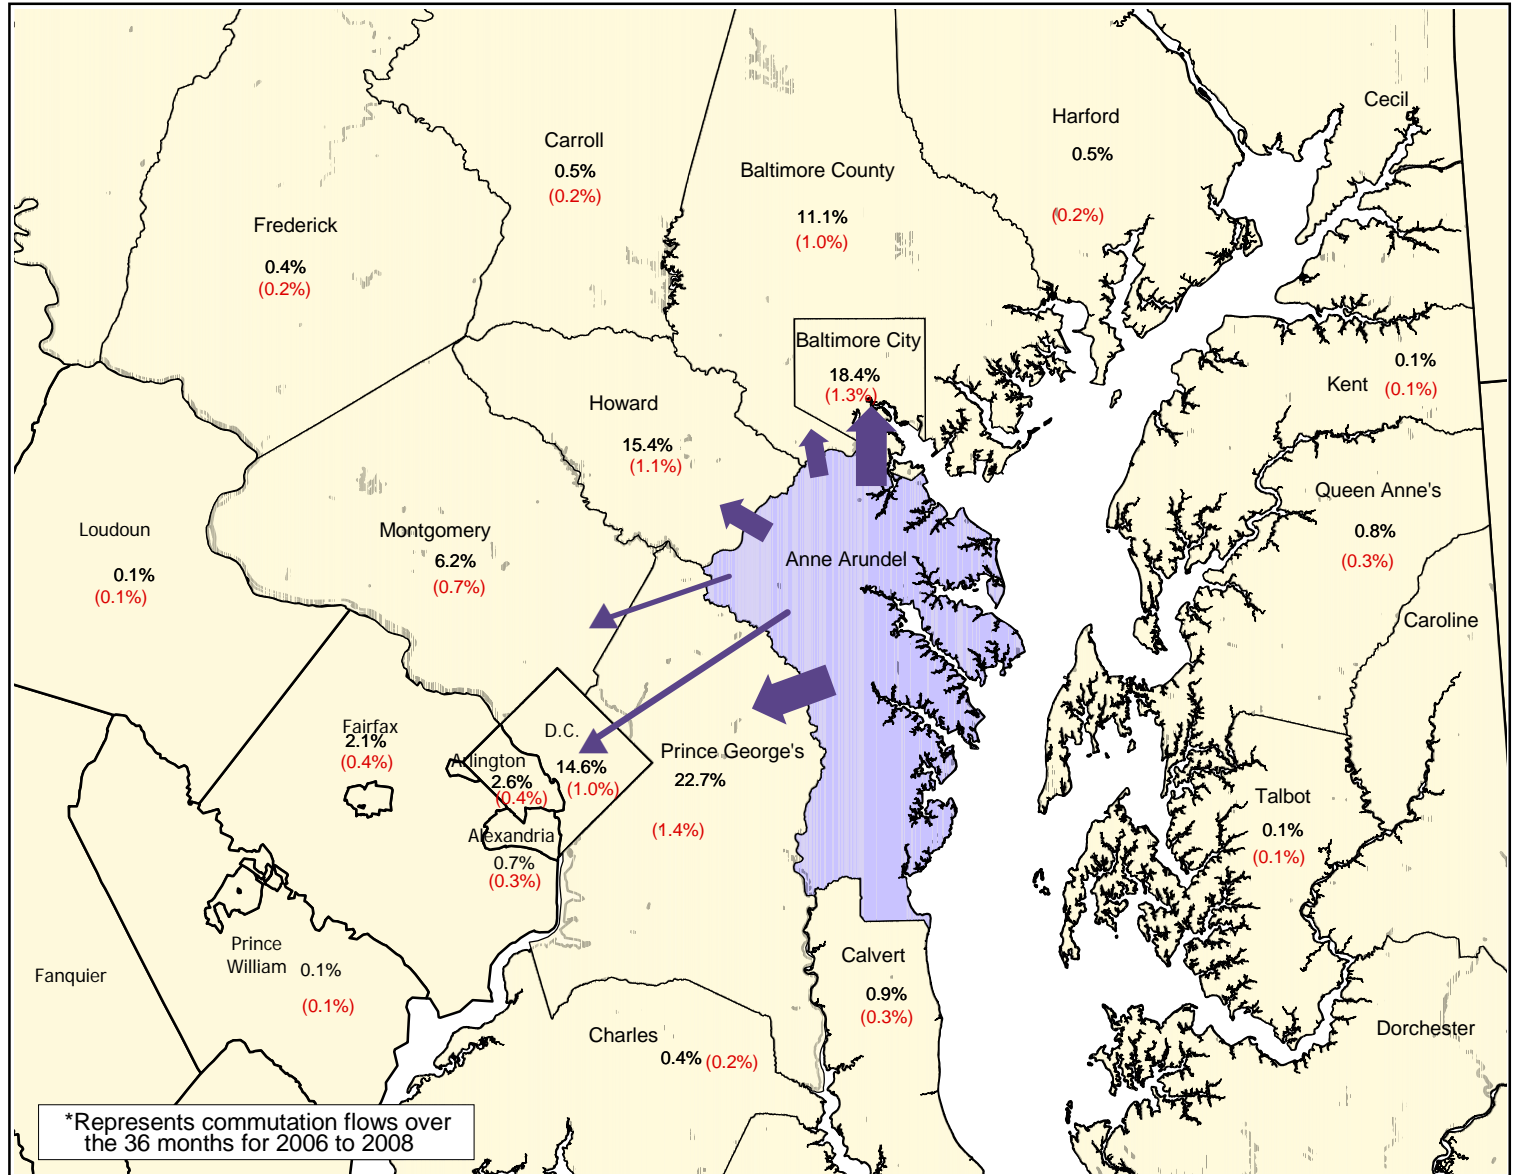

DISTRIBUTION OF ANNE ARUNDEL COUNTY RESIDENTS WORKING OUTSIDE THE COUNTY 2006-2008*

Anne Arundel County Residents

From:		
Anne Arundel County	147,120	3,795
Other Counties	111,825	1,181

Commuters From:	Number	MOE (+/-)
Prince George's, MD	25,390	1,534
Baltimore City, MD	20,630	1,443
Howard, MD	17,195	1,282
District of Columbia	16,275	1,147
Baltimore, MD	12,400	1,101
Montgomery, MD	6,945	747
Arlington, VA	2,870	487
Fairfax, VA	2,385	468
Calvert, MD	1,060	299
Queen Anne's, MD	935	304
Alexandria city, VA	820	309
Harford, MD	585	194
Carroll, MD	535	262
Charles, MD	480	194
Frederick, MD	455	226
Fairfax city, VA	245	165
Philadelphia, PA	215	118
St. Mary's, MD	210	149
Kent, MD	150	149
Talbot, MD	105	81
Prince William, VA	100	70
Loudoun, VA	95	80

Remainder of Counties: 1,745 400

(%) Margin of Error (+/-)

Prepared by the Maryland Department of Planning, from U.S Census Bureau, American Community Survey Data, 2006 to 2008, Census Transportation Planning Products (CTPP), September 2010