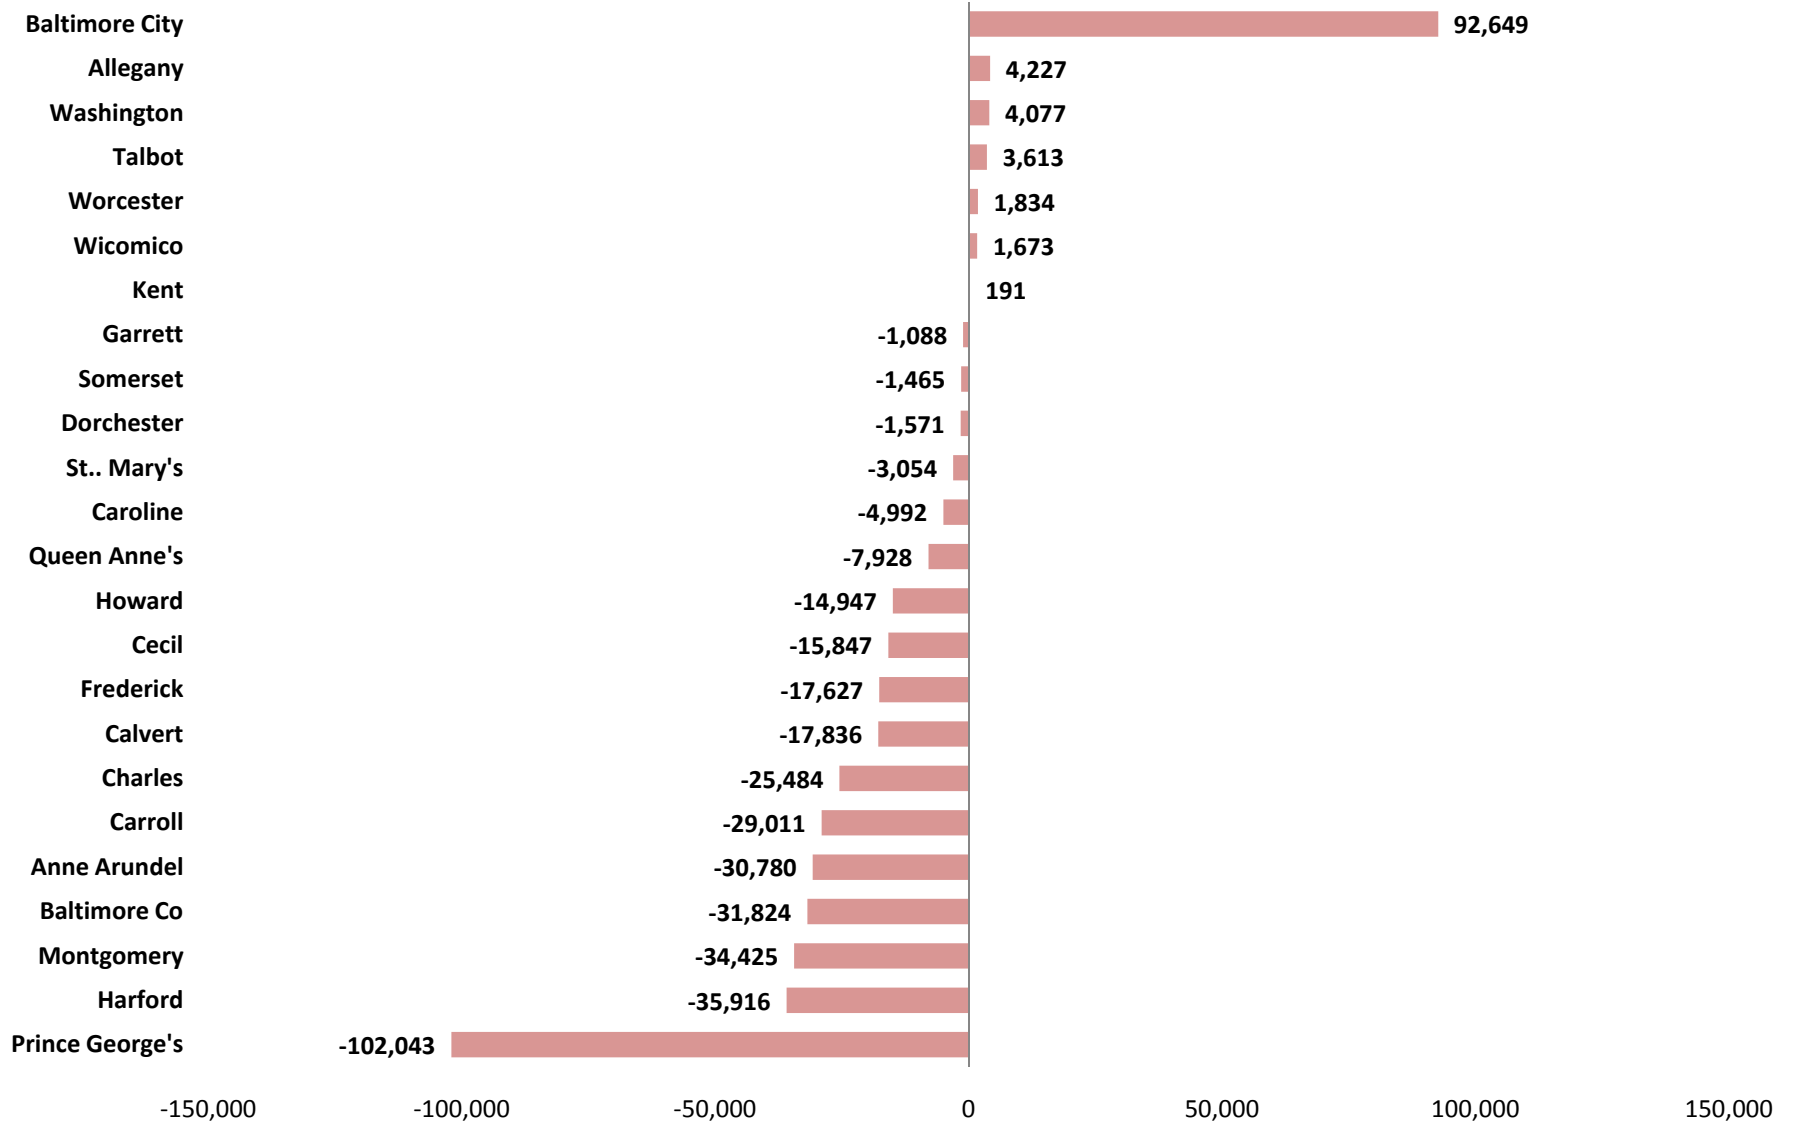

**Chart 6. Maryland Net Commutation (in-commuters - out commuters),
2000**

Prepared by the Maryland Department of Planning, from Census 2000 - Census Transportation Planning Products (CTPP), September 2010