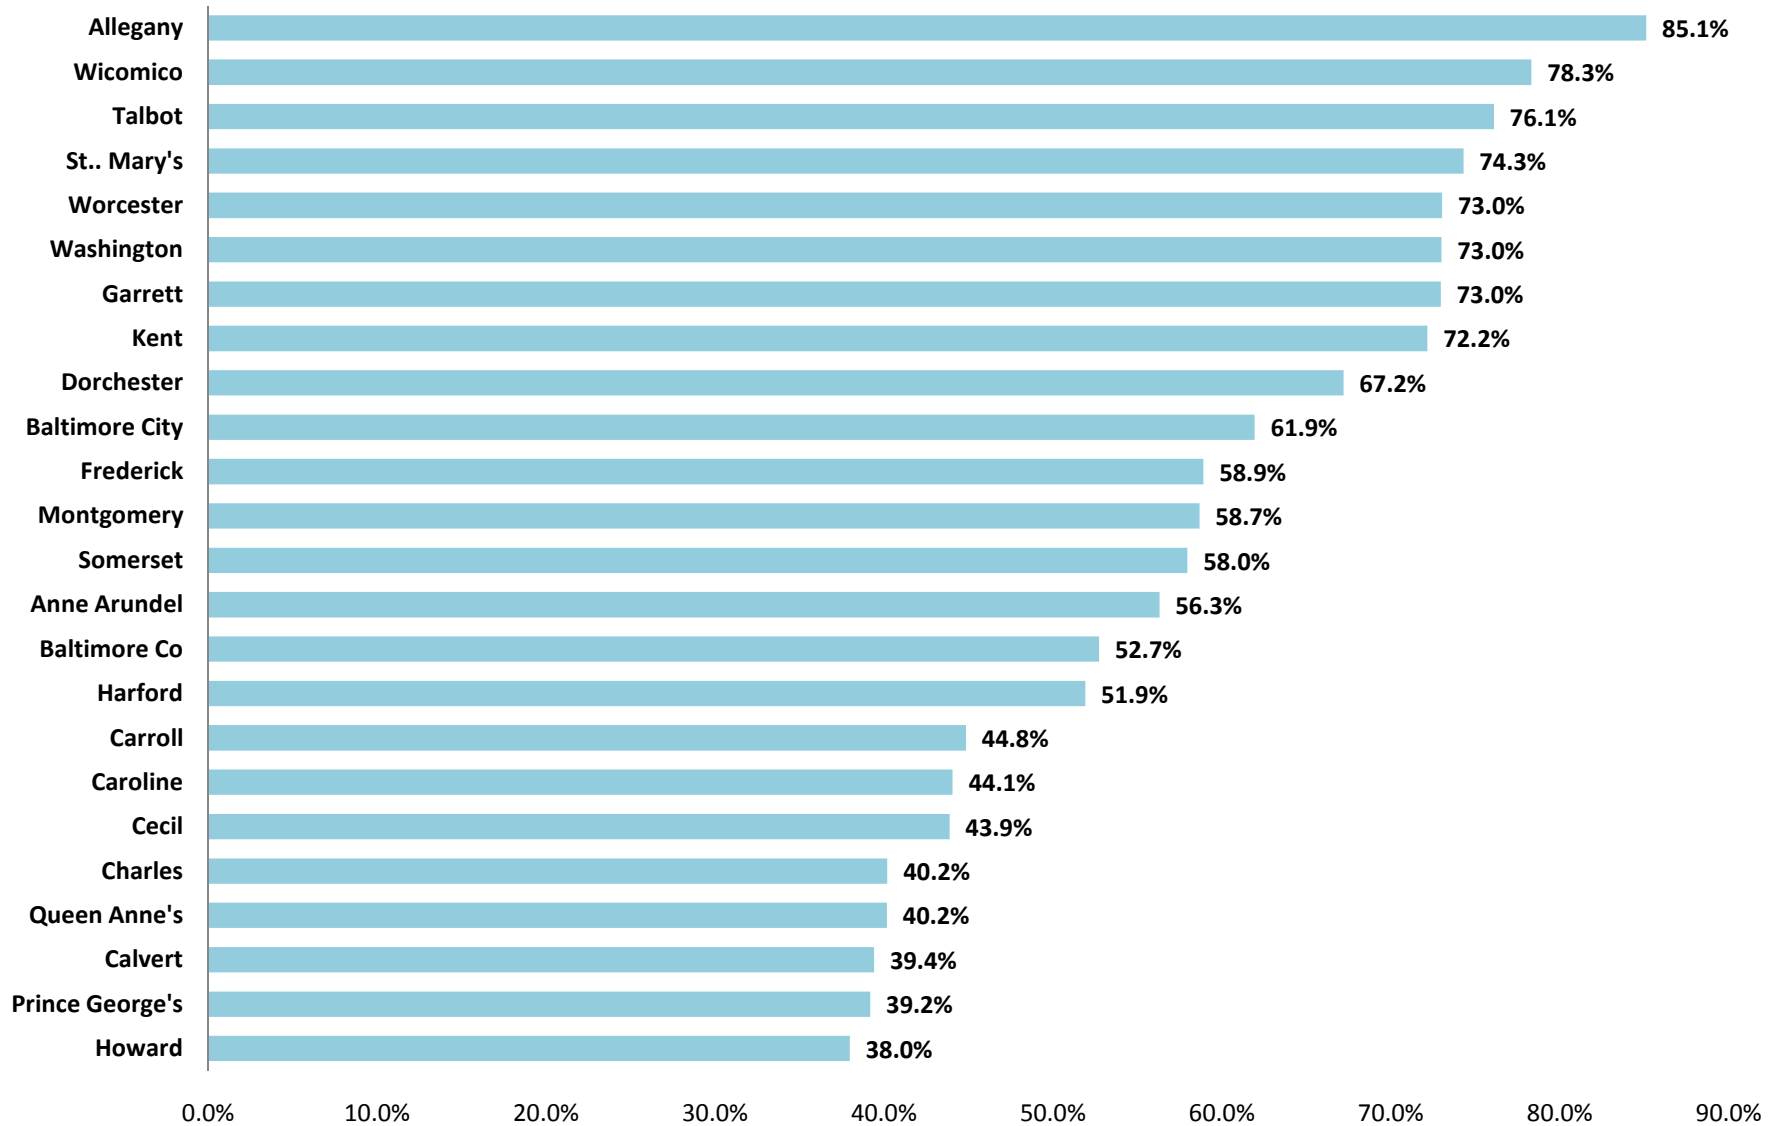

### Chart 11. Percent of Residents Who Work in Own Jurisdiction - 2000

Prepared by the Maryland Department of Planning, from Census 2000, Census Transportation Planning Products, Sept. 2010