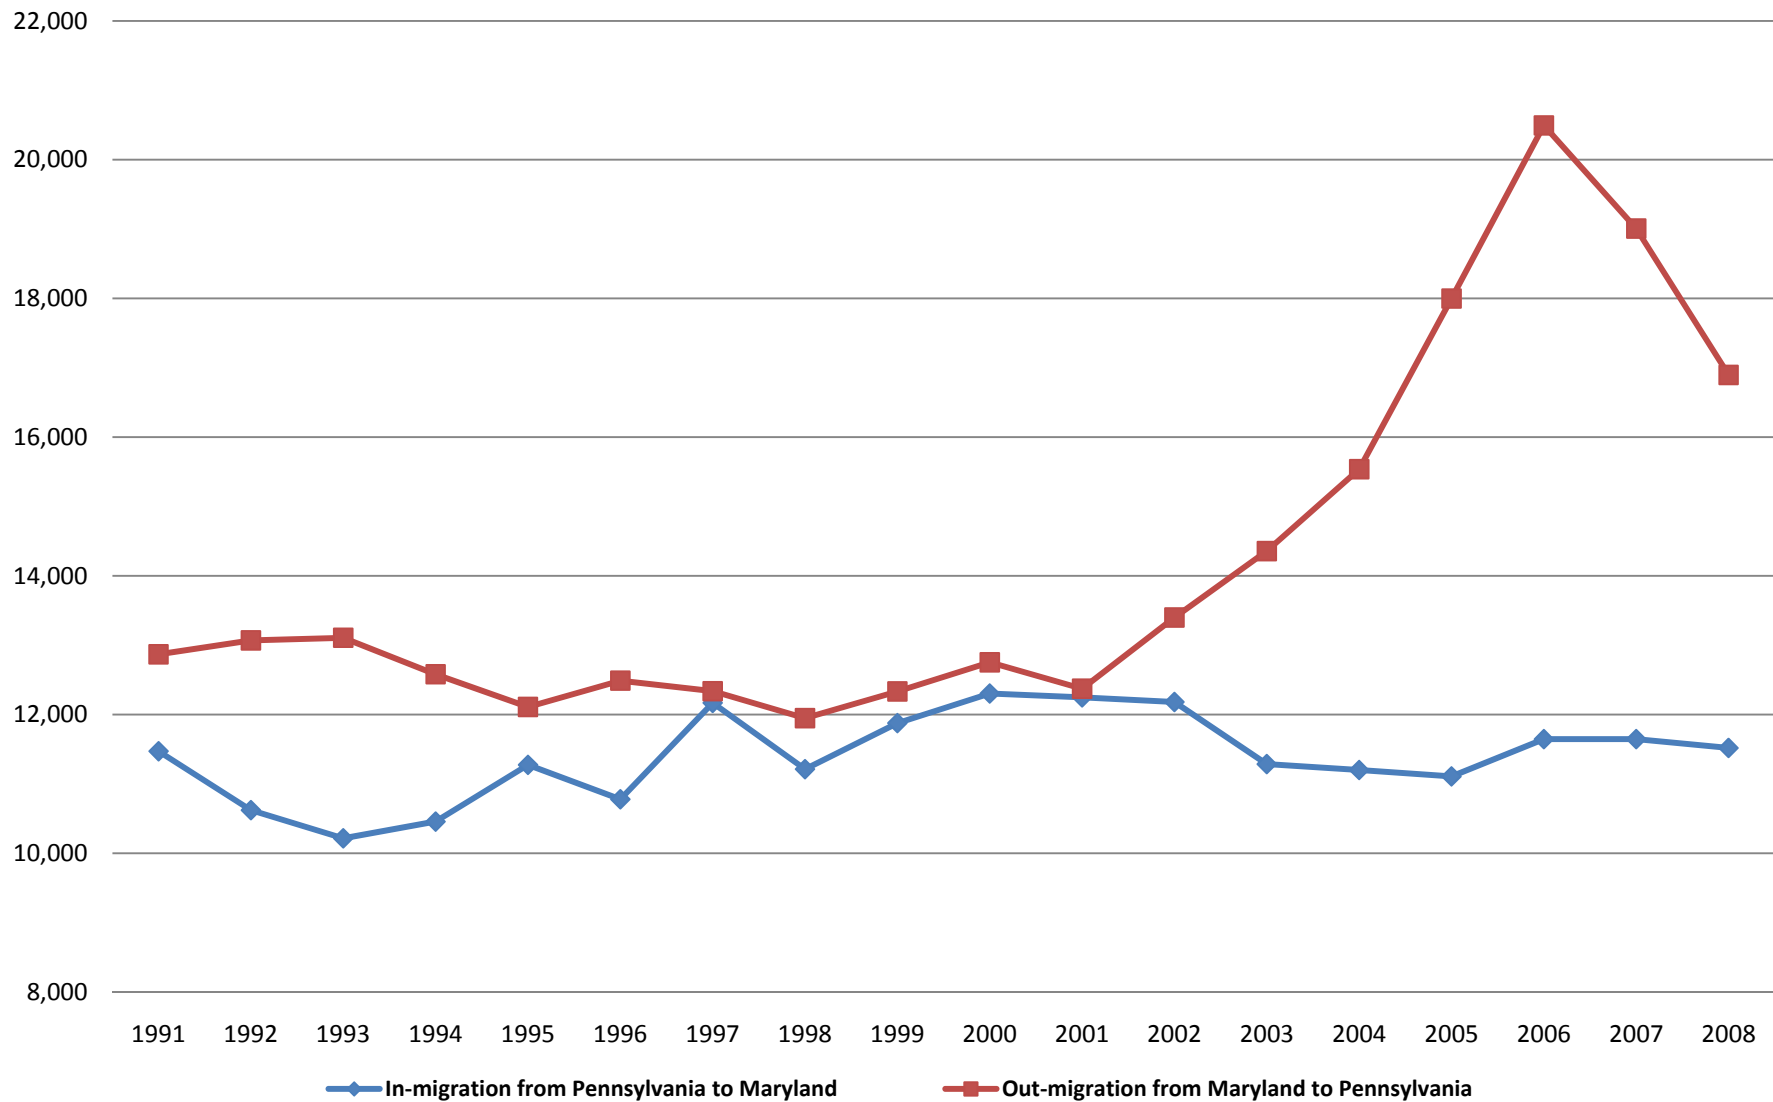

Chart 1. Annual In-Migration from Pennsylvania to Maryland and Out-Migration from Maryland to Pennsylvania

Prepared by the Maryland Department of Planning, from IRS State-to-State migration data, September 2010