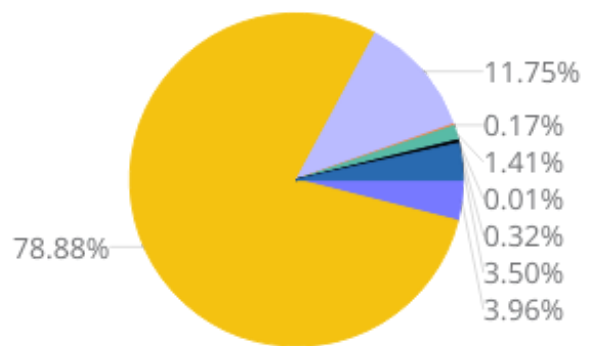

2010-2020 Worcester County, Maryland Demographics and Housing Characteristics

OVER THE PAST DECADE Worcester County added **1,006 residents** (2010-2020)

2.0%
GROWTH IN POPULATION

Age and Race

Worcester County's median age is 50.5 years (2020) compared to 48.1 years (2010)

2010 Race & Ethnicity

2020 Race & Ethnicity

NH (Non Hispanic) | AIAN (American Indian and Alaska Native) | NHPI (Native Hawaiian and Other Pacific Islander)

Housing Tenure