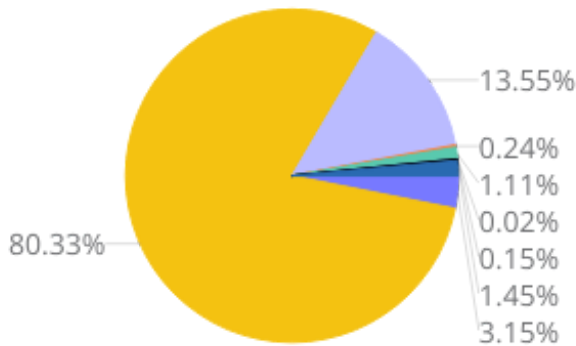

2010-2020 Worcester County, Maryland Demographics and Housing Characteristics

OVER THE PAST DECADE Worcester County added **1,006 residents** (2010-2020)

2.0%
GROWTH IN POPULATION

Age and Race

Worcester County's median age is 50.5 years (2020) compared to 48.1 years (2010)

2010 Race & Ethnicity

2020 Race & Ethnicity

NH (Non Hispanic) | AIAN (American Indian and Alaska Native) | NHPI (Native Hawaiian and Other Pacific Islander)

Housing Tenure