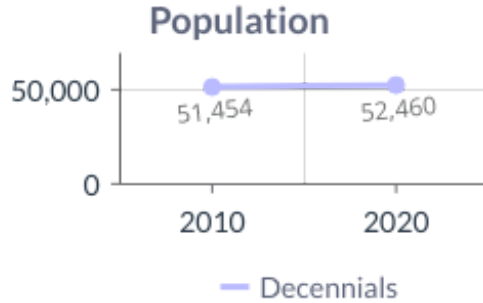

2010-2020 Worcester County, Maryland Demographics and Housing Characteristics

OVER THE PAST DECADE Worcester County added **1,006 residents** (2010-2020)

2.0%
GROWTH IN POPULATION

Age and Race

Worcester County's median age is 50.5 years (2020) compared to 48.1 years (2010)