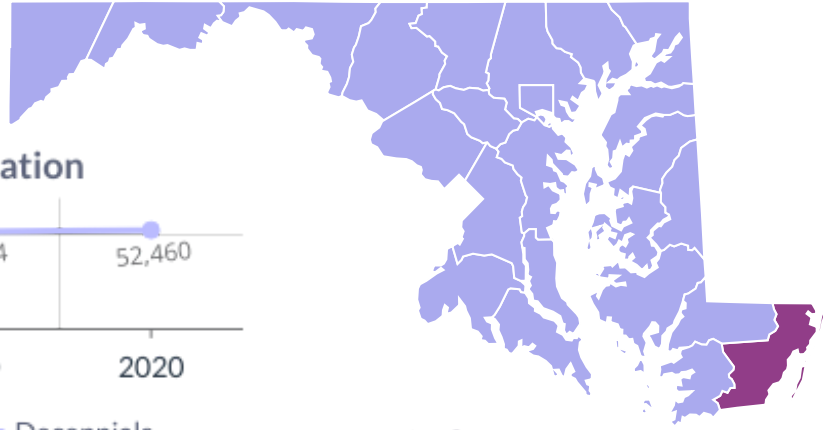

2010-2020 Worcester County, Maryland Demographics and Housing Characteristics

OVER THE PAST DECADE Worcester County added **1,006 residents** (2010-2020)

2.0%
GROWTH IN POPULATION

Age and Race

Worcester County's median age is 50.5 years (2020) compared to 48.1 years (2010)

2010 Race & Ethnicity

2020 Race & Ethnicity

NH (Non Hispanic) | AIAN (American Indian and Alaska Native) | NHPI (Native Hawaiian and Other Pacific Islander)

Housing Tenure