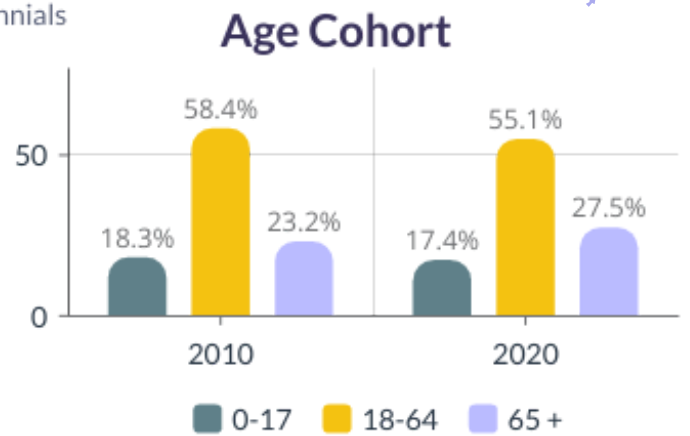

2010-2020 Worcester County, Maryland Demographics and Housing Characteristics

OVER THE PAST DECADE Worcester County added **1,006 residents** (2010-2020)

2.0%
GROWTH IN POPULATION

Age and Race

Worcester County's median age is 50.5 years (2020) compared to 48.1 years (2010)