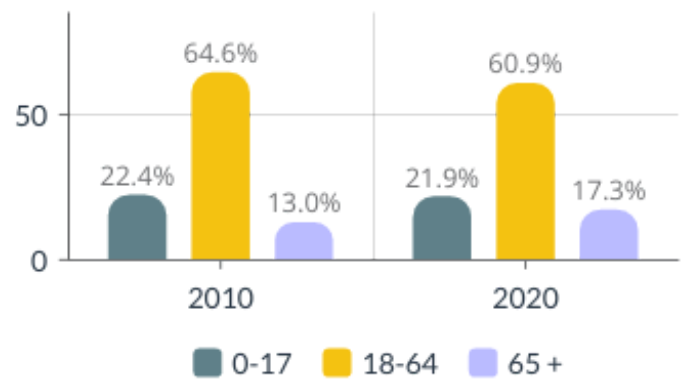

# 2010-2020 Wicomico County, Maryland Demographics and Housing Characteristics

OVER THE PAST DECADE Wicomico County added **4,855 residents** (2010-2020)

**4.9%**  
GROWTH IN POPULATION

## Age and Race

Wicomico County's median age is 37.9 years (2020) compared to 35.7 years (2010)

### Age Cohort