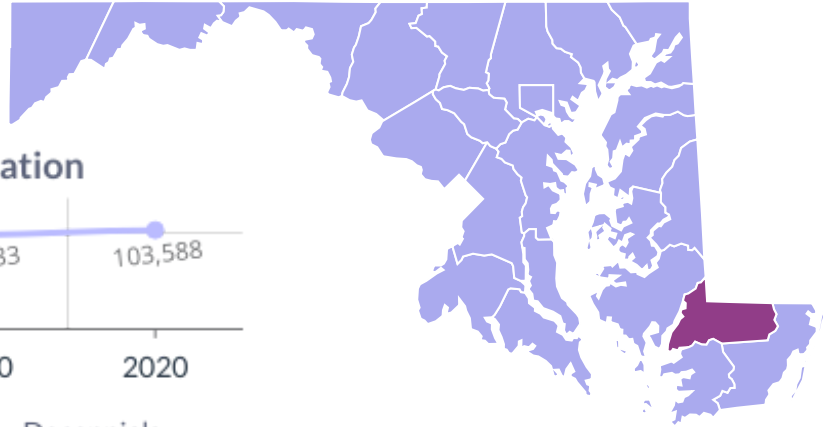

# 2010-2020 Wicomico County, Maryland Demographics and Housing Characteristics

OVER THE PAST DECADE Wicomico County added **4,855 residents** (2010-2020)

**4.9%**  
GROWTH IN POPULATION

## Age and Race

Wicomico County's median age is 37.9 years (2020) compared to 35.7 years (2010)

### Age Cohort