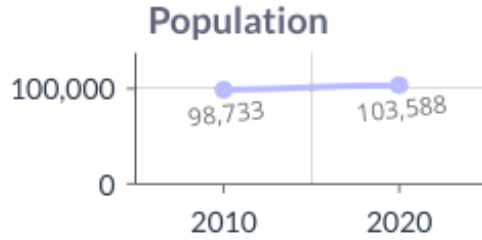

# 2010-2020 Wicomico County, Maryland Demographics and Housing Characteristics

OVER THE PAST DECADE Wicomico County added **4,855 residents** (2010-2020)

**4.9%**  
GROWTH IN POPULATION

## Age and Race

Wicomico County's median age is 37.9 years (2020) compared to 35.7 years (2010)

### Age Cohort