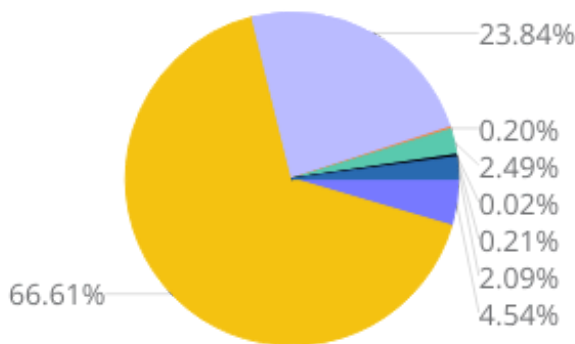

2010 Race & Ethnicity