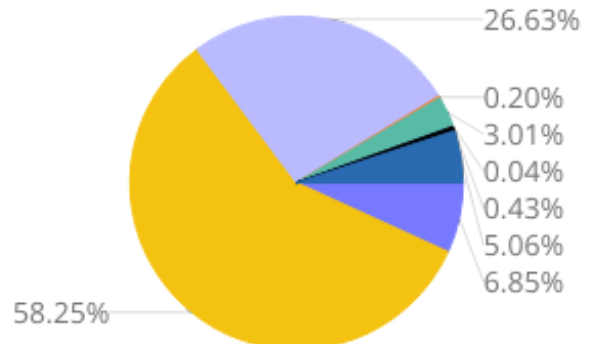

2020 Race & Ethnicity