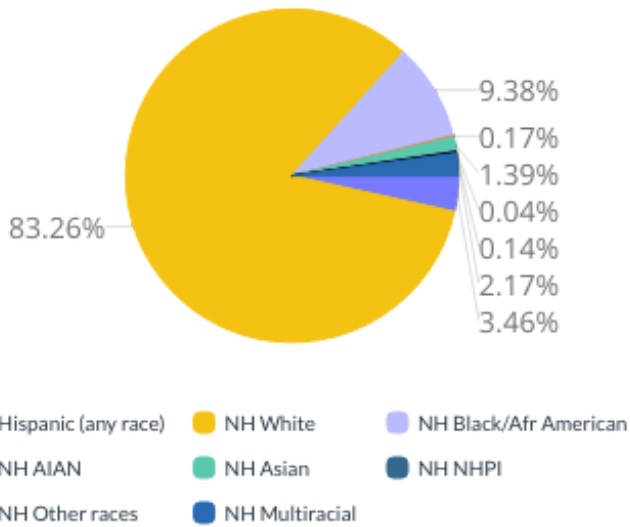

2010-2020 Washington County, Maryland Demographics and Housing Characteristics

OVER THE PAST DECADE Washington County added 7,275 residents (2010-2020)

4.9%
GROWTH IN POPULATION

Age and Race

Washington County's median age is 41.0 years (2020) compared to 39.7 years (2010)

2010 Race & Ethnicity

2020 Race & Ethnicity

NH (Non Hispanic) | AIAN (American Indian and Alaska Native) | NHPI (Native Hawaiian and Other Pacific Islander)

Housing Tenure