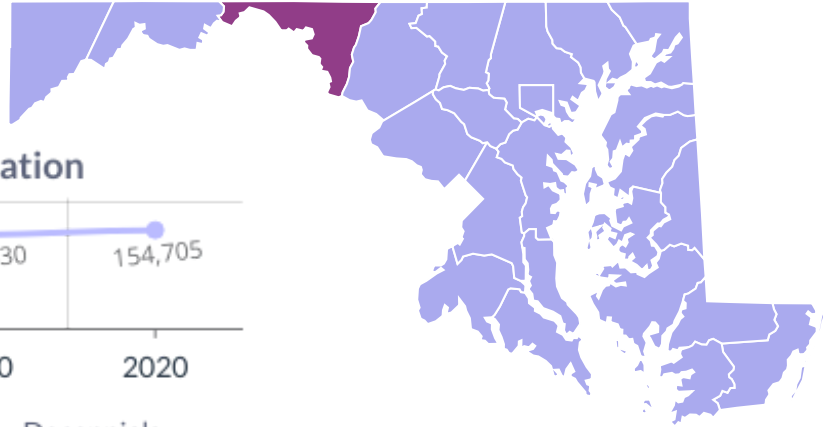

2010-2020 Washington County, Maryland Demographics and Housing Characteristics

OVER THE PAST DECADE Washington County added 7,275 residents (2010-2020)

4.9%
GROWTH IN POPULATION

Age and Race

Washington County's median age is 41.0 years (2020) compared to 39.7 years (2010)

2010 Race & Ethnicity

2020 Race & Ethnicity

NH (Non Hispanic) | AIAN (American Indian and Alaska Native) | NHPI (Native Hawaiian and Other Pacific Islander)

Housing Tenure