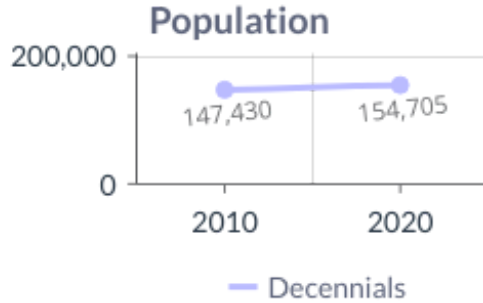

2010-2020 Washington County, Maryland Demographics and Housing Characteristics

OVER THE PAST DECADE Washington County added 7,275 residents (2010-2020)

4.9%
GROWTH IN POPULATION

Age and Race

Washington County's median age is 41.0 years (2020) compared to 39.7 years (2010)