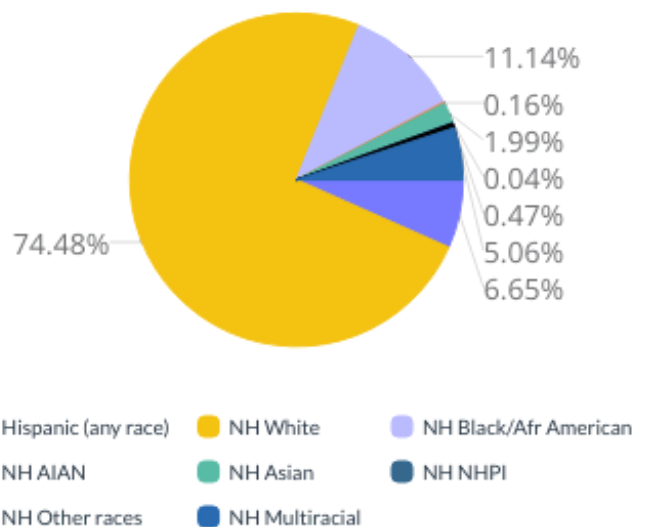

2010-2020 Washington County, Maryland Demographics and Housing Characteristics

OVER THE PAST DECADE Washington County added 7,275 residents (2010-2020)

4.9%
GROWTH IN POPULATION

Age and Race

Washington County's median age is 41.0 years (2020) compared to 39.7 years (2010)

2010 Race & Ethnicity

2020 Race & Ethnicity

NH (Non Hispanic) | AIAN (American Indian and Alaska Native) | NHPI (Native Hawaiian and Other Pacific Islander)

Housing Tenure