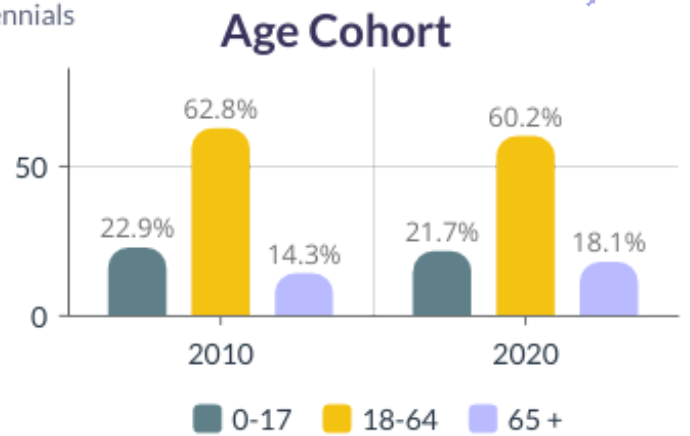

2010-2020 Washington County, Maryland Demographics and Housing Characteristics

OVER THE PAST DECADE Washington County added 7,275 residents (2010-2020)

4.9%
GROWTH IN POPULATION

Age and Race

Washington County's median age is 41.0 years (2020) compared to 39.7 years (2010)