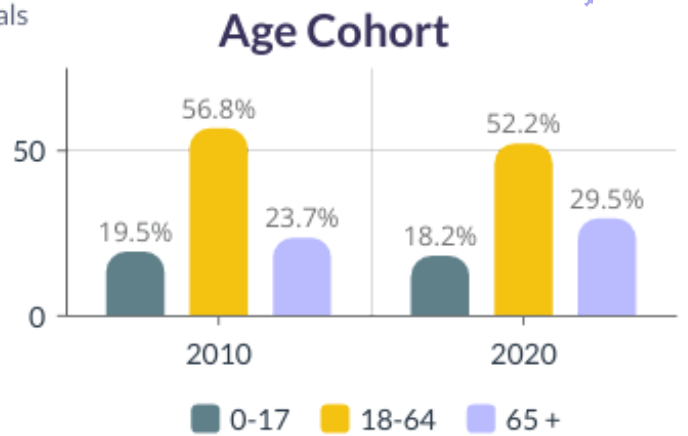

2010-2020 Talbot County, Maryland Demographics and Housing Characteristics

OVER THE PAST DECADE Talbot County experienced a decrease in population of **256** (2010-2020)

0.7%
DECREASE IN POPULATION

Age and Race

Talbot County's median age is 50.7 years (2020) compared to 47.4 years (2010)

2010 Race & Ethnicity

2020 Race & Ethnicity

NH (Non Hispanic) | AIAN (American Indian and Alaska Native) | NHPI (Native Hawaiian and Other Pacific Islander)