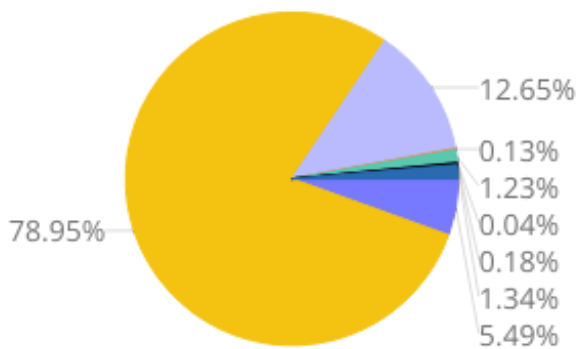

2010-2020 Talbot County, Maryland Demographics and Housing Characteristics

OVER THE PAST DECADE Talbot County experienced a decrease in population of **256** (2010-2020)

0.7%
DECREASE IN POPULATION

Age and Race

Talbot County's median age is 50.7 years (2020) compared to 47.4 years (2010)

2010 Race & Ethnicity

2020 Race & Ethnicity

NH (Non Hispanic) | AIAN (American Indian and Alaska Native) | NHPI (Native Hawaiian and Other Pacific Islander)