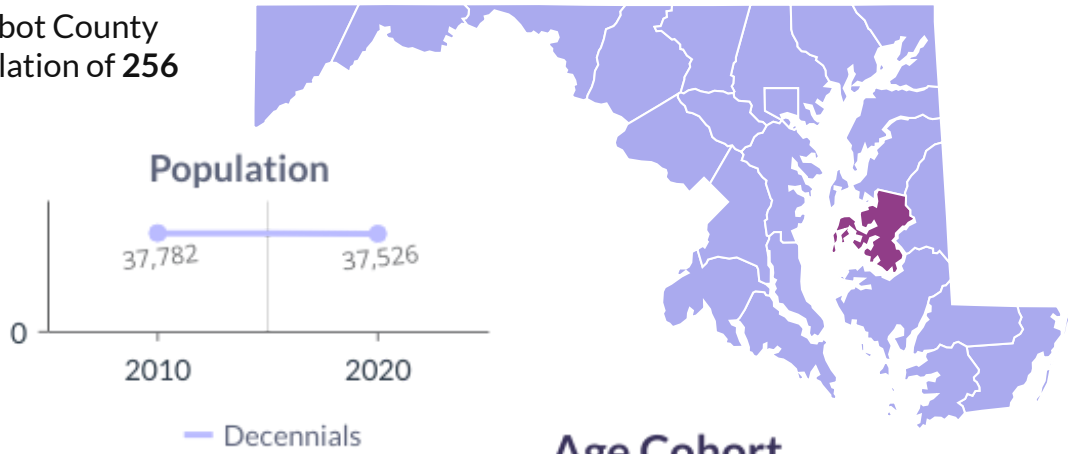

2010-2020 Talbot County, Maryland Demographics and Housing Characteristics

OVER THE PAST DECADE Talbot County experienced a decrease in population of **256** (2010-2020)

0.7%
DECREASE IN POPULATION

Age and Race

Talbot County's median age is 50.7 years (2020) compared to 47.4 years (2010)

2010 Race & Ethnicity

2020 Race & Ethnicity

NH (Non Hispanic) | AIAN (American Indian and Alaska Native) | NHPI (Native Hawaiian and Other Pacific Islander)