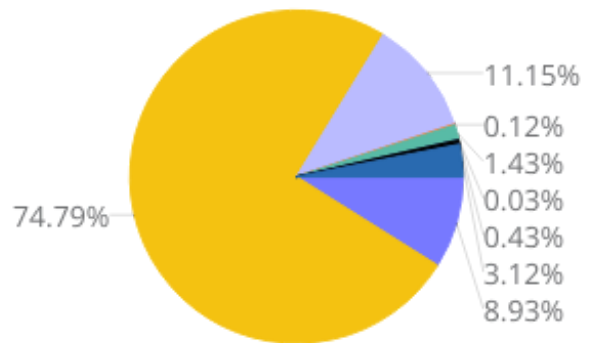

2010-2020 Talbot County, Maryland Demographics and Housing Characteristics

OVER THE PAST DECADE Talbot County experienced a decrease in population of **256** (2010-2020)

0.7%
DECREASE IN POPULATION

Age and Race

Talbot County's median age is 50.7 years (2020) compared to 47.4 years (2010)

2010 Race & Ethnicity

2020 Race & Ethnicity

NH (Non Hispanic) | AIAN (American Indian and Alaska Native) | NHPI (Native Hawaiian and Other Pacific Islander)