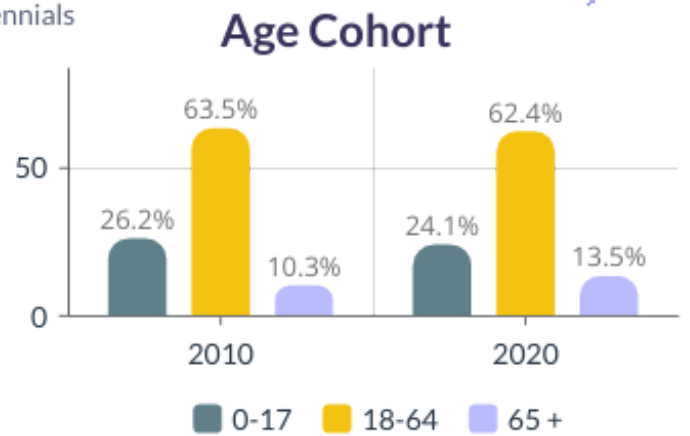

2010-2020 St. Mary's County, Maryland Demographics and Housing Characteristics

OVER THE PAST DECADE St. Mary's County added **8,626 residents** (2010-2020)

8.2%
GROWTH IN POPULATION

Age and Race

St. Mary's County's median age is 37.1 years (2020) compared to 36.0 years (2010)