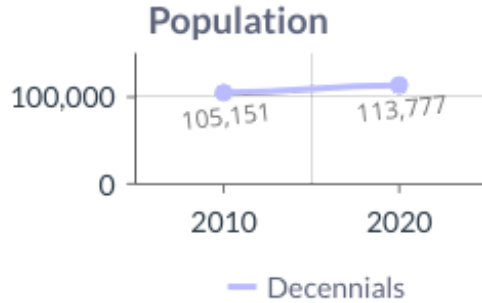

2010-2020 St. Mary's County, Maryland Demographics and Housing Characteristics

OVER THE PAST DECADE St. Mary's County added **8,626 residents** (2010-2020)

8.2%
GROWTH IN POPULATION

Age and Race

St. Mary's County's median age is 37.1 years (2020) compared to 36.0 years (2010)