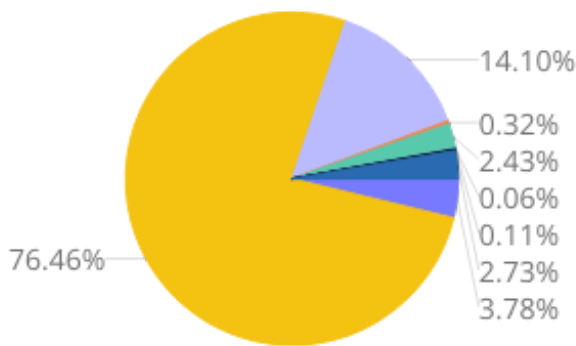

2010-2020 St. Mary's County, Maryland Demographics and Housing Characteristics

OVER THE PAST DECADE St. Mary's County added **8,626 residents** (2010-2020)

8.2%
GROWTH IN POPULATION

Age and Race

St. Mary's County's median age is 37.1 years (2020) compared to 36.0 years (2010)

2010 Race & Ethnicity

2020 Race & Ethnicity

NH (Non Hispanic) | AIAN (American Indian and Alaska Native) | NHPI (Native Hawaiian and Other Pacific Islander)

Housing Tenure