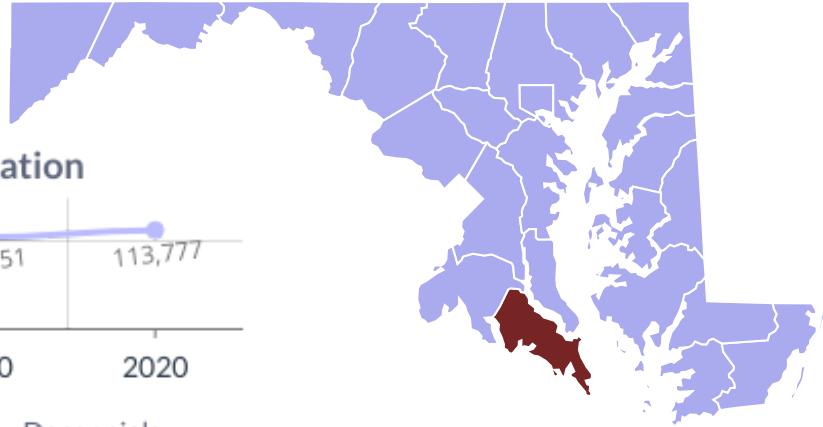

2010-2020 St. Mary's County, Maryland Demographics and Housing Characteristics

OVER THE PAST DECADE St. Mary's County added **8,626 residents** (2010-2020)

8.2%
GROWTH IN POPULATION

Age and Race

St. Mary's County's median age is 37.1 years (2020) compared to 36.0 years (2010)

2010 Race & Ethnicity

2020 Race & Ethnicity

NH (Non Hispanic) | AIAN (American Indian and Alaska Native) | NHPI (Native Hawaiian and Other Pacific Islander)

Housing Tenure