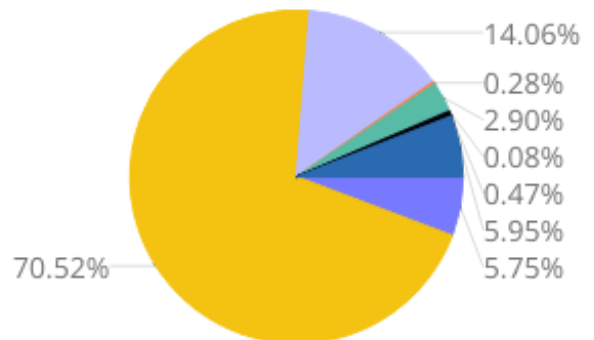

2010-2020 St. Mary's County, Maryland Demographics and Housing Characteristics

OVER THE PAST DECADE St. Mary's County added **8,626 residents** (2010-2020)

8.2%
GROWTH IN POPULATION

Age and Race

St. Mary's County's median age is 37.1 years (2020) compared to 36.0 years (2010)

2010 Race & Ethnicity

2020 Race & Ethnicity

NH (Non Hispanic) | AIAN (American Indian and Alaska Native) | NHPI (Native Hawaiian and Other Pacific Islander)

Housing Tenure