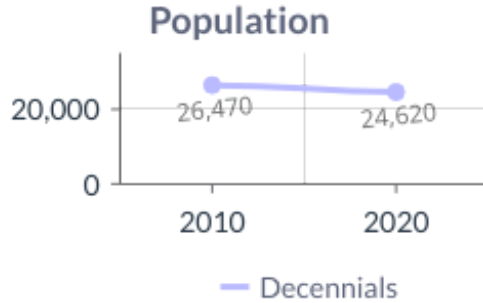

# 2010-2020 Somerset County, Maryland Demographics and Housing Characteristics

OVER THE PAST DECADE Somerset County experienced a decrease in population of **1,850** (2010-2020)

**7.0%**  
DECREASE IN POPULATION

## Age and Race

Somerset County's median age is 39.8 years (2020) compared to 36.5 years (2010)