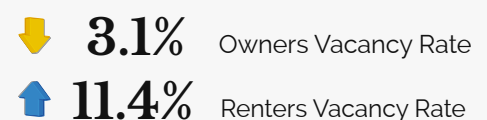

Housing Tenure

Maryland
DEPARTMENT OF PLANNING

Source: U.S. Census Bureau, Census 2010/2020

Prepared by Maryland Department of Planning, | Projection & State Data Center
301 W. Preston Street, Suite 1101, Baltimore, MD 21201

CONTACT US

Projection and State Data Center
410.767.4500
www.planning.maryland.gov/msdc