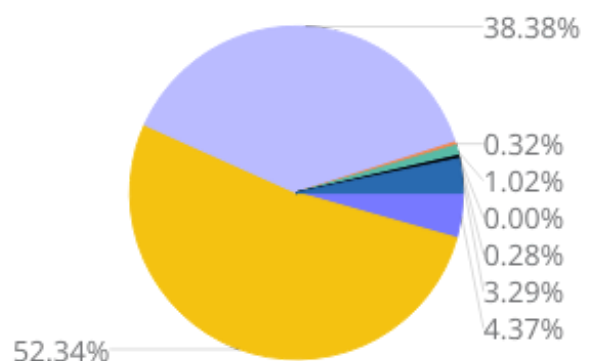

2020 Race & Ethnicity

NH (Non Hispanic) | AIAN (American Indian and Alaska Native) | NHPI (Native Hawaiian and Other Pacific Islander)