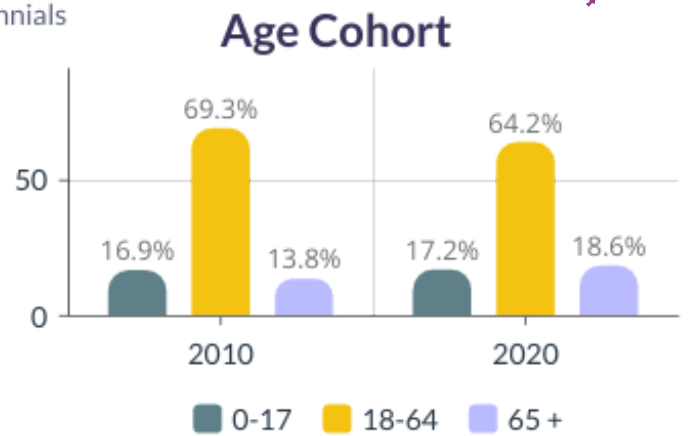

# 2010-2020 Somerset County, Maryland Demographics and Housing Characteristics

OVER THE PAST DECADE Somerset County experienced a decrease in population of **1,850** (2010-2020)

**7.0%**  
DECREASE IN POPULATION

## Age and Race

Somerset County's median age is 39.8 years (2020) compared to 36.5 years (2010)