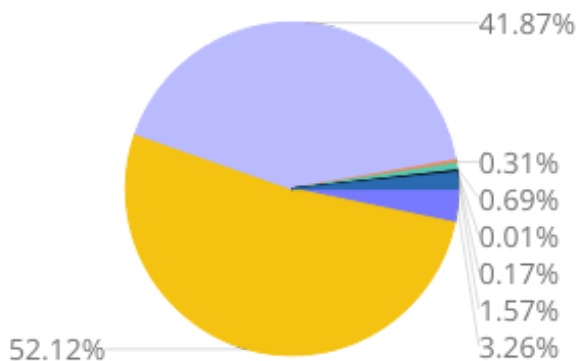

2010 Race & Ethnicity