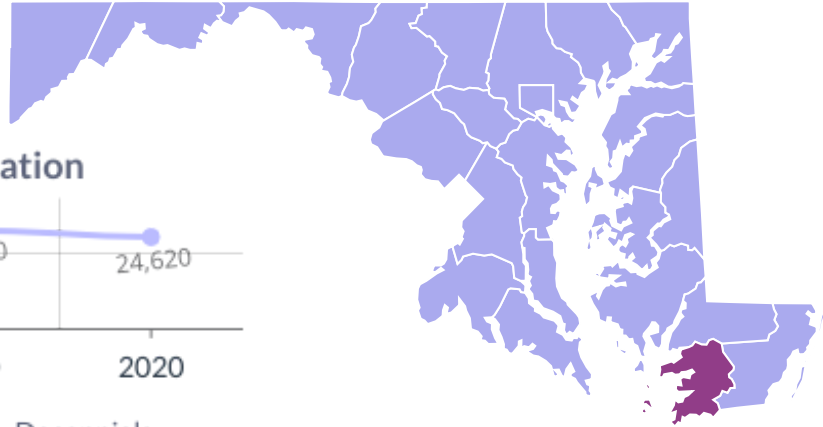

# 2010-2020 Somerset County, Maryland Demographics and Housing Characteristics

OVER THE PAST DECADE Somerset County experienced a decrease in population of **1,850** (2010-2020)

**7.0%**  
DECREASE IN POPULATION

## Age and Race

Somerset County's median age is 39.8 years (2020) compared to 36.5 years (2010)