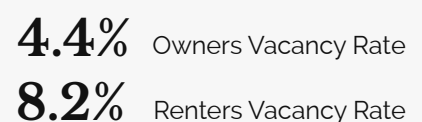

Housing Tenure

Maryland
DEPARTMENT OF PLANNING

Source: U.S. Census Bureau, Census 2010/2020

Prepared by Maryland Department of Planning, | Projection & State Data Center
301 W. Preston Street, Suite 1101, Baltimore, MD 21201

CONTACT US

Projection and State Data Center
410.767.4500
www.planning.maryland.gov/msdc