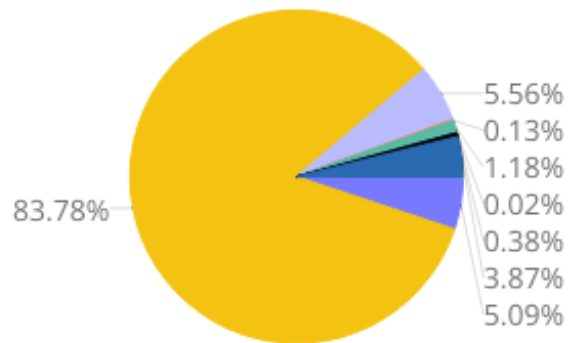

2010-2020 Queen Anne's County, Maryland Demographics and Housing Characteristics

OVER THE PAST DECADE Queen Anne's County added **2,076 residents** (2010-2020)

4.3%
GROWTH IN POPULATION

Age and Race

Queen Anne's County's median age is 44.7 years (2020) compared to 42.6 years (2010)

2010 Race & Ethnicity

2020 Race & Ethnicity

NH (Non Hispanic) | AIAN (American Indian and Alaska Native) | NHPI (Native Hawaiian and Other Pacific Islander)

Housing Tenure