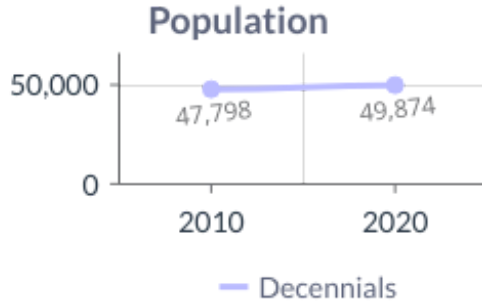

2010-2020 Queen Anne's County, Maryland Demographics and Housing Characteristics

OVER THE PAST DECADE Queen Anne's County added **2,076 residents** (2010-2020)

4.3%
GROWTH IN POPULATION

Age and Race

Queen Anne's County's median age is 44.7 years (2020) compared to 42.6 years (2010)