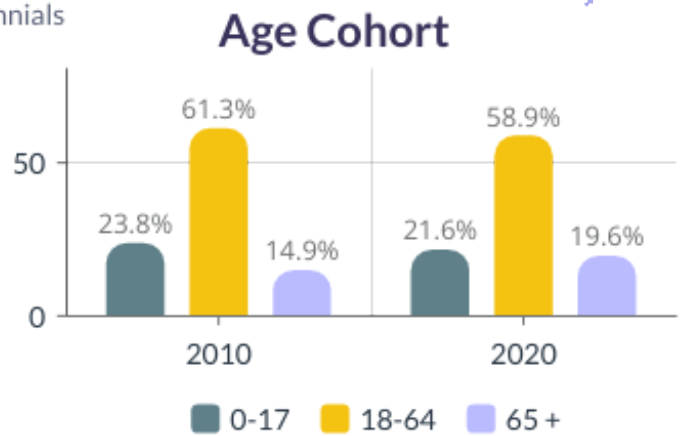

2010-2020 Queen Anne's County, Maryland Demographics and Housing Characteristics

OVER THE PAST DECADE Queen Anne's County added **2,076 residents** (2010-2020)

4.3%
GROWTH IN POPULATION

Age and Race

Queen Anne's County's median age is 44.7 years (2020) compared to 42.6 years (2010)