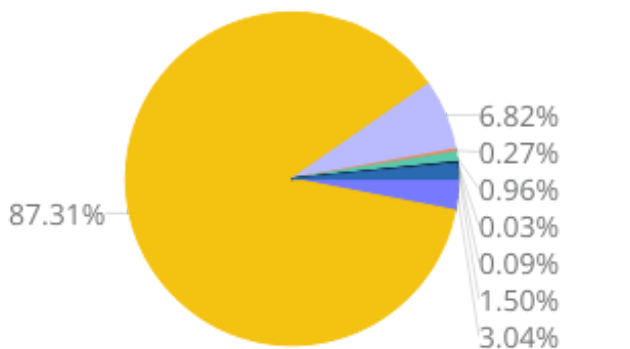

2010-2020 Queen Anne's County, Maryland Demographics and Housing Characteristics

OVER THE PAST DECADE Queen Anne's County added **2,076 residents** (2010-2020)

4.3%
GROWTH IN POPULATION

Age and Race

Queen Anne's County's median age is 44.7 years (2020) compared to 42.6 years (2010)

2010 Race & Ethnicity

2020 Race & Ethnicity

NH (Non Hispanic) | AIAN (American Indian and Alaska Native) | NHPI (Native Hawaiian and Other Pacific Islander)

Housing Tenure