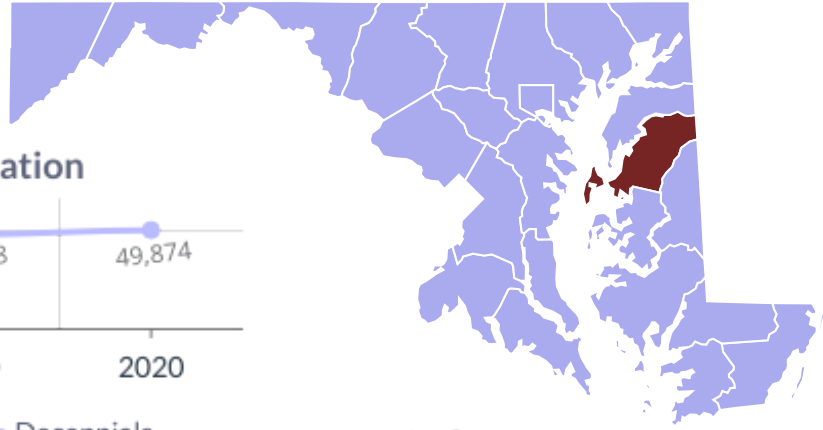

2010-2020 Queen Anne's County, Maryland Demographics and Housing Characteristics

OVER THE PAST DECADE Queen Anne's County added **2,076 residents** (2010-2020)

4.3%
GROWTH IN POPULATION

Age and Race

Queen Anne's County's median age is 44.7 years (2020) compared to 42.6 years (2010)

2010 Race & Ethnicity

2020 Race & Ethnicity

NH (Non Hispanic) | AIAN (American Indian and Alaska Native) | NHPI (Native Hawaiian and Other Pacific Islander)

Housing Tenure