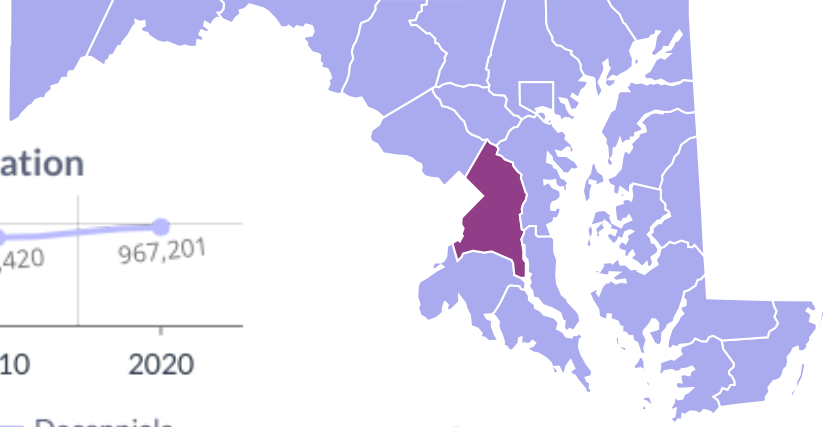

2010-2020

Prince George's County, Maryland Demographics and Housing Characteristics

OVER THE PAST DECADE Prince George's County added **103,781 residents** (2010-2020)

12.0%
GROWTH IN POPULATION

Age and Race

Prince George's County's median age is 36.7 years (2020) compared to 34.9 years (2010)

2010 Race & Ethnicity

2020 Race & Ethnicity

NH (Non Hispanic) | AIAN (American Indian and Alaska Native) | NHPI (Native Hawaiian and Other Pacific Islander)