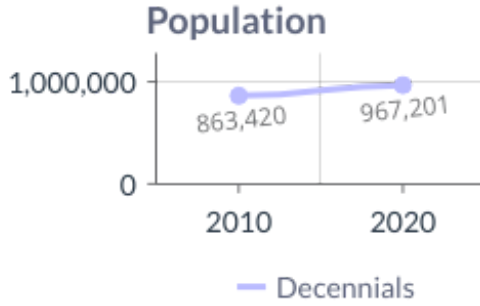

2010-2020

Prince George's County, Maryland Demographics and Housing Characteristics

OVER THE PAST DECADE Prince George's County added **103,781 residents** (2010-2020)

12.0%
GROWTH IN POPULATION

Age and Race

Prince George's County's median age is 36.7 years (2020) compared to 34.9 years (2010)

2010 Race & Ethnicity

2020 Race & Ethnicity

NH (Non Hispanic) | AIAN (American Indian and Alaska Native) | NHPI (Native Hawaiian and Other Pacific Islander)