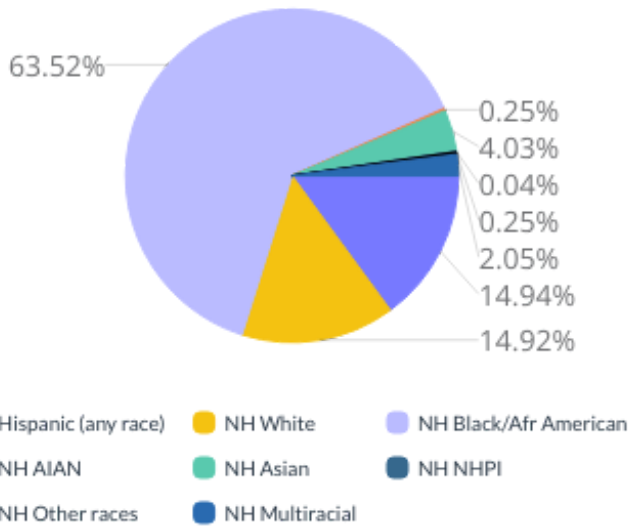

2010-2020

Prince George's County, Maryland Demographics and Housing Characteristics

OVER THE PAST DECADE Prince George's County added **103,781 residents** (2010-2020)

12.0%
GROWTH IN POPULATION

Age and Race

Prince George's County's median age is 36.7 years (2020) compared to 34.9 years (2010)

2010 Race & Ethnicity

2020 Race & Ethnicity

NH (Non Hispanic) | AIAN (American Indian and Alaska Native) | NHPI (Native Hawaiian and Other Pacific Islander)