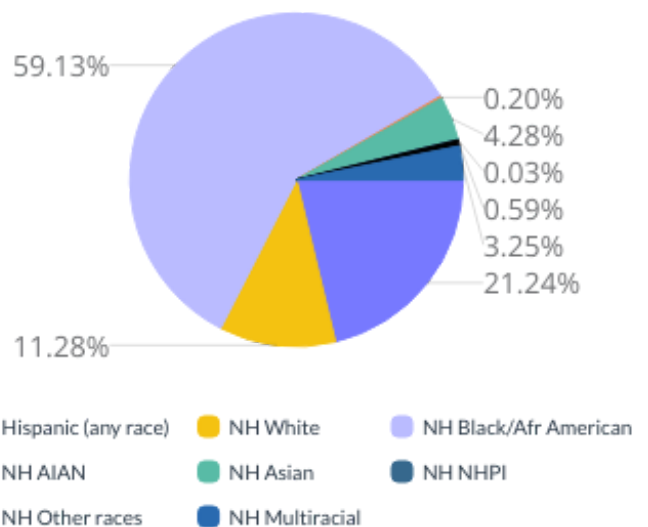

2010-2020

Prince George's County, Maryland Demographics and Housing Characteristics

OVER THE PAST DECADE Prince George's County added **103,781 residents** (2010-2020)

12.0%
GROWTH IN POPULATION

Age and Race

Prince George's County's median age is 36.7 years (2020) compared to 34.9 years (2010)

2010 Race & Ethnicity

2020 Race & Ethnicity

NH (Non Hispanic) | AIAN (American Indian and Alaska Native) | NHPI (Native Hawaiian and Other Pacific Islander)