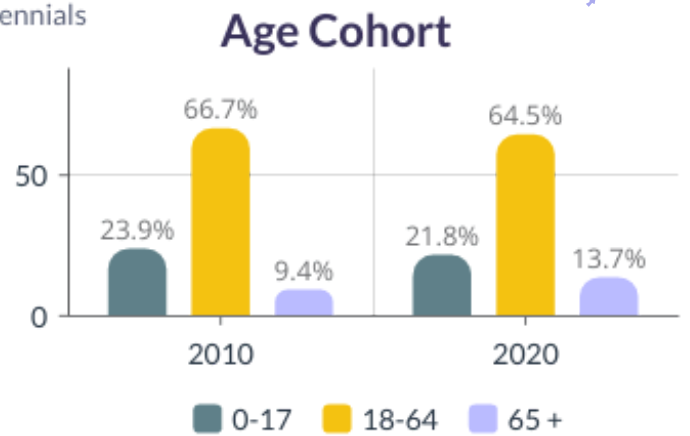

2010-2020

Prince George's County, Maryland Demographics and Housing Characteristics

OVER THE PAST DECADE Prince George's County added **103,781 residents** (2010-2020)

12.0%
GROWTH IN POPULATION

Age and Race

Prince George's County's median age is 36.7 years (2020) compared to 34.9 years (2010)

2010 Race & Ethnicity

2020 Race & Ethnicity

NH (Non Hispanic) | AIAN (American Indian and Alaska Native) | NHPI (Native Hawaiian and Other Pacific Islander)