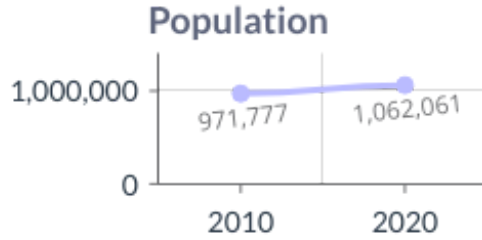

# 2010-2020 Montgomery County, Maryland Demographics and Housing Characteristics

OVER THE PAST DECADE Montgomery County added **90,284 residents** (2010-2020)

**9.3%**  
GROWTH IN  
POPULATION

## Age and Race

Montgomery County's median age is **39.5 years** (2020) compared to **38.5 years** (2010)

### Age Cohort