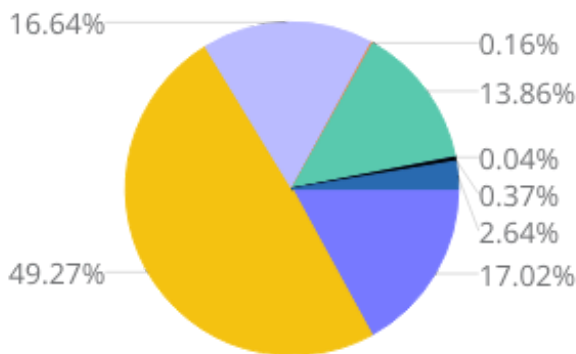

2010 Race & Ethnicity