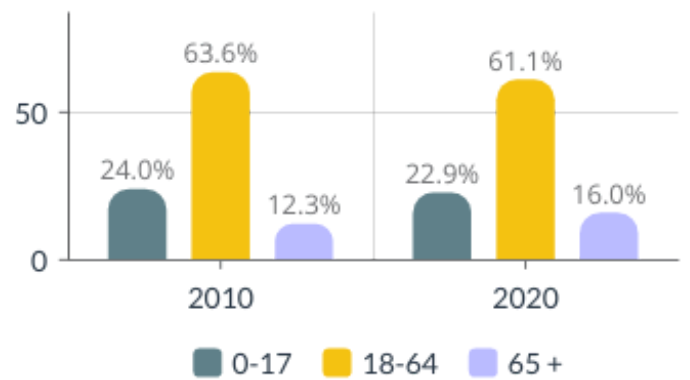

# 2010-2020 Montgomery County, Maryland Demographics and Housing Characteristics

OVER THE PAST DECADE Montgomery County added **90,284 residents** (2010-2020)

**9.3%**  
GROWTH IN  
POPULATION

## Age and Race

Montgomery County's median age is **39.5 years** (2020) compared to **38.5 years** (2010)

### Age Cohort