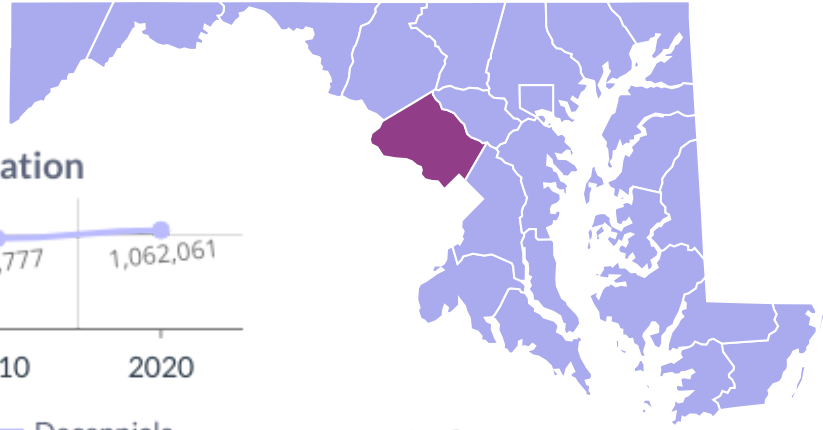

# 2010-2020 Montgomery County, Maryland Demographics and Housing Characteristics

OVER THE PAST DECADE Montgomery County added **90,284 residents** (2010-2020)

**9.3%**  
GROWTH IN  
POPULATION

## Age and Race

Montgomery County's median age is **39.5 years** (2020) compared to **38.5 years** (2010)

### Age Cohort