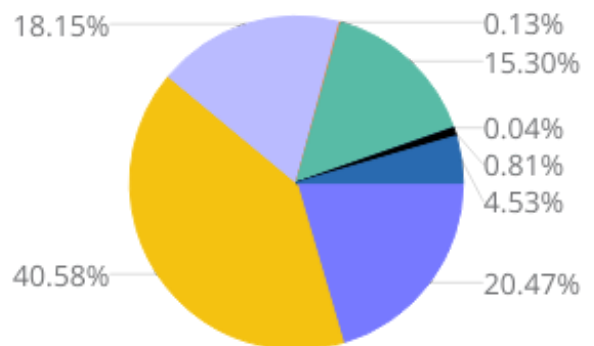

2020 Race & Ethnicity